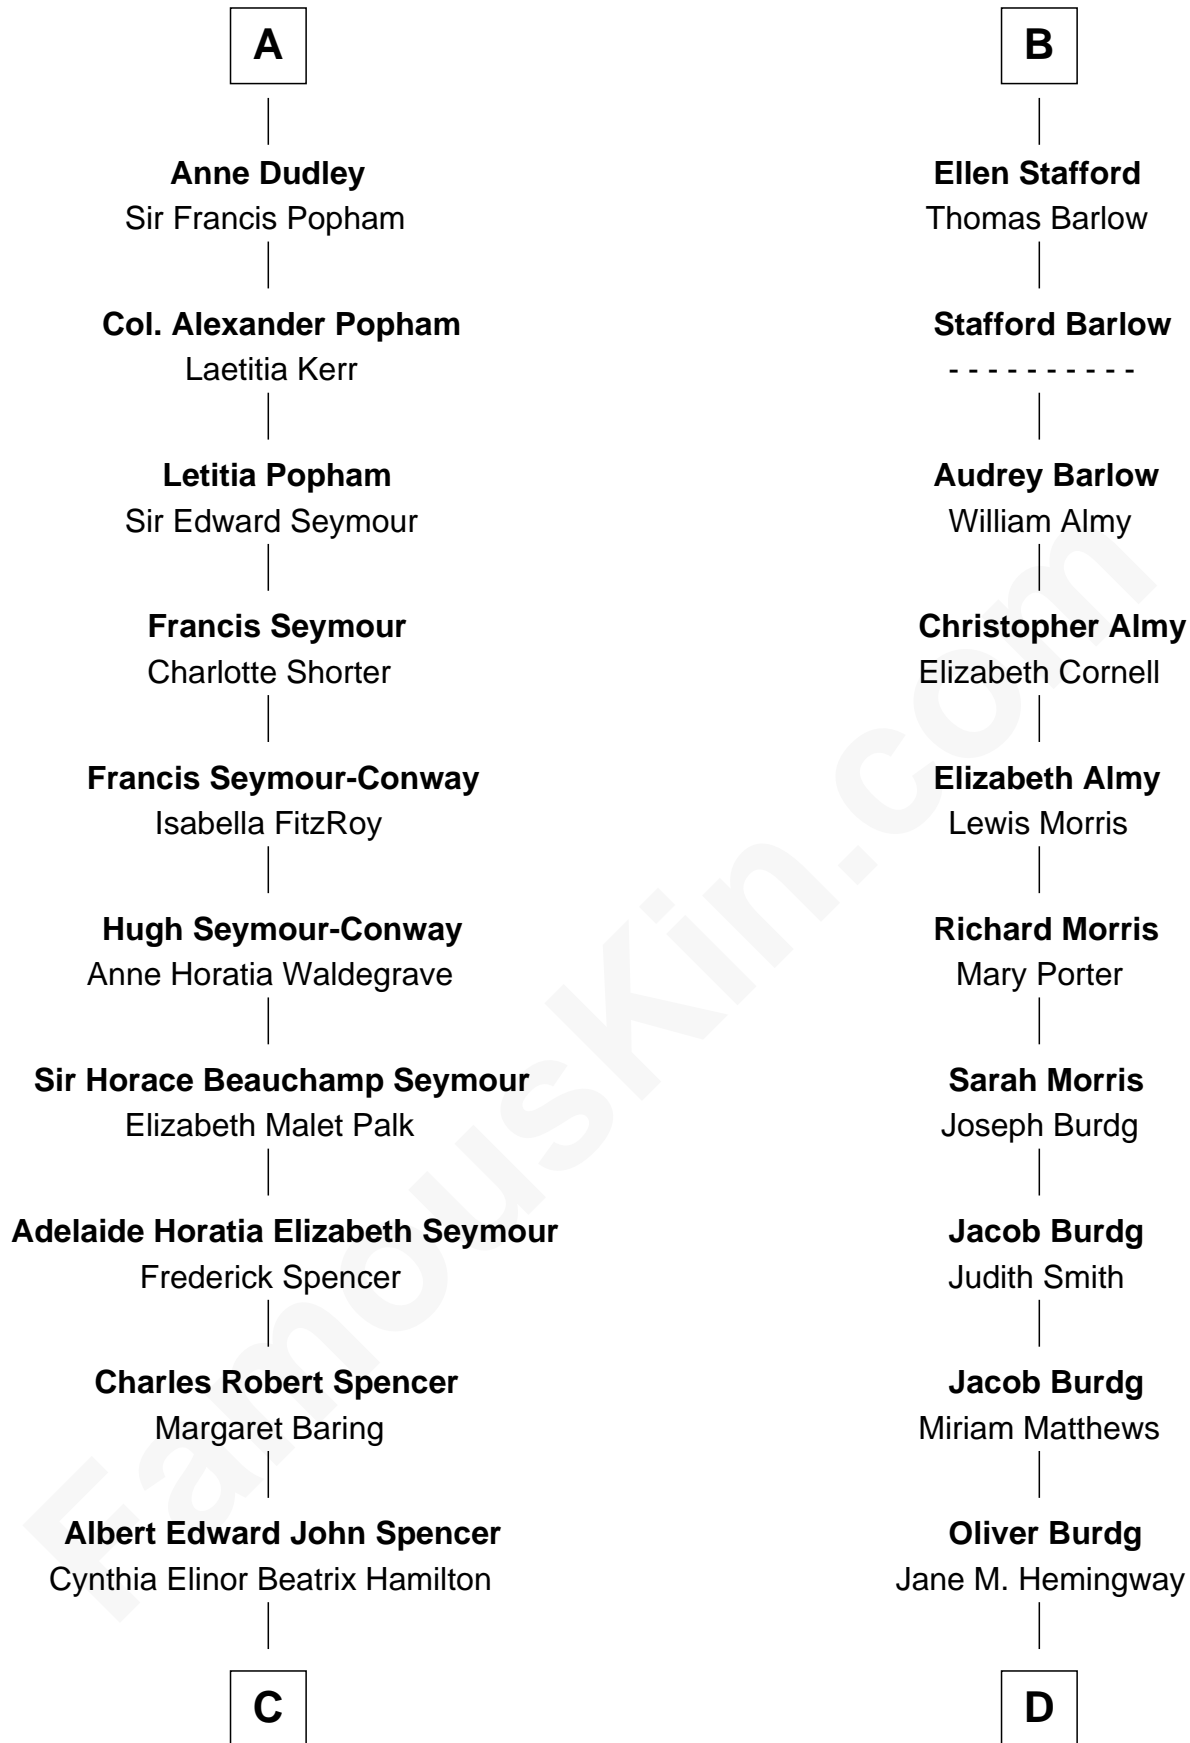

# FamousKin.com Relationship Chart of

**Prince Harry**  
*Duke of Sussex*

19th cousin of

**Richard Nixon**  
*37th U.S. President*

**Ralph de Stafford**

*with wife*  
*Margaret de Audley*

*with wife*  
*Katherine de Hastang*

**Sir Humphrey Stafford**  
Elizabeth Burdet

**Joan Dacre**  
Thomas Clifford

**Sir Humphrey Stafford**  
Eleanor Aylesbury

**Matilda Clifford**  
Sir Edmund Sutton

**Humphrey Stafford**  
Katherine Fray

**Thomas Dudley**  
Grace Threlkeld

**Sir Humphrey Stafford**  
Margaret Fogge

**John Dudley**  
Elizabeth Gardiner

**Sir Humphrey Stafford**  
Margaret Tame

**A**

**B**

**C**

**Edward John Spencer**  
Frances Ruth Burke Roche

**Princess Diana Frances Spencer**  
Charles III, King of the United Kingdom

**Prince Harry**  
*Duke of Sussex*

**D**

**Almira Park Burdg**  
Franklin Milhous

**Hannah Milhous**  
Francis Anthony Nixon

**Richard Nixon**  
*37th U.S. President*

FamousKin.com