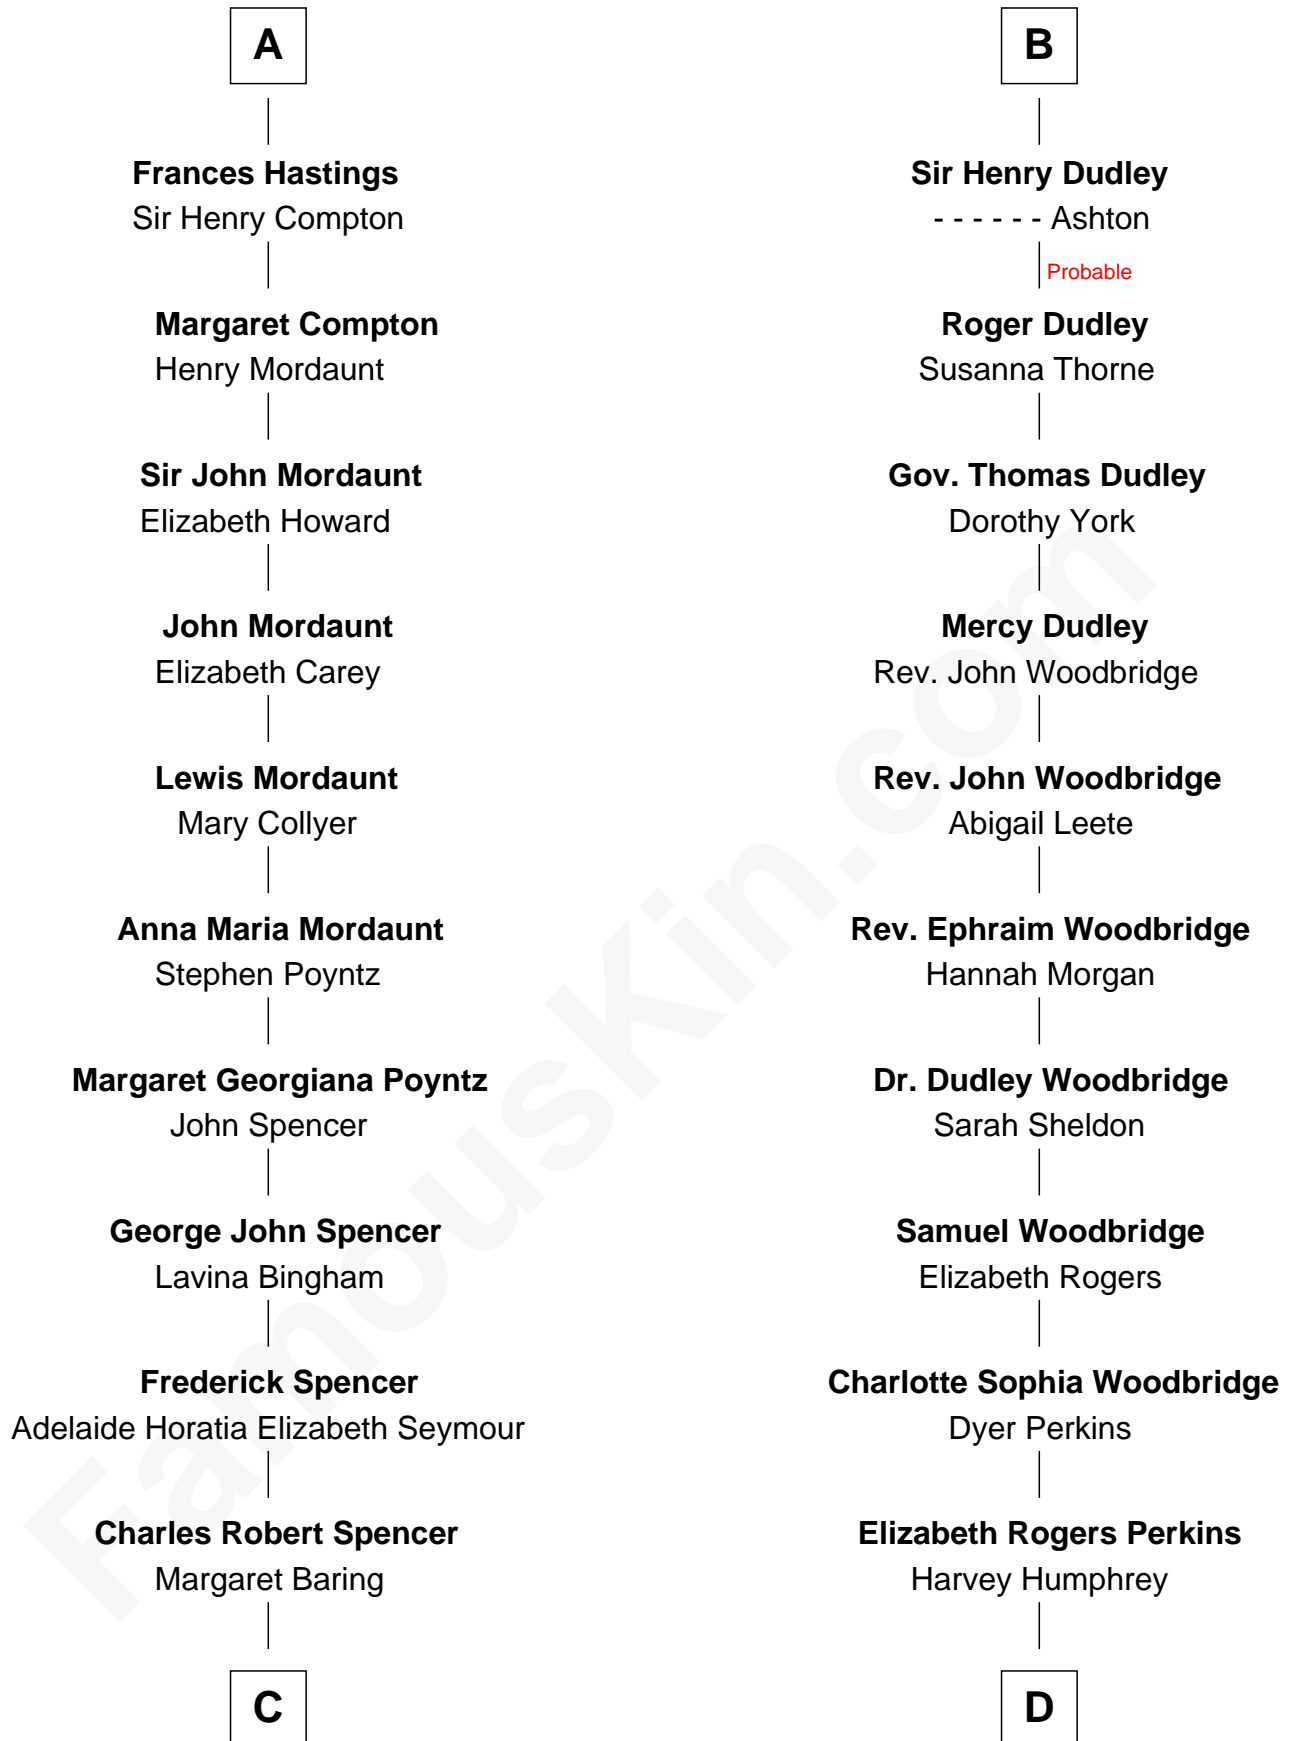

# FamousKin.com Relationship Chart of

**Prince Harry**  
*Duke of Sussex*

19th cousin 1 time removed of

**Humphrey Bogart**  
*Movie Actor*

**William III of Hainault**  
Jeanne of Valois

**Philippa of Hainault**  
Edward III, King of England

**John of Gaunt**  
Katherine Roet

**Joan Beaufort**  
Sir Ralph Neville

**Sir Edward Neville**  
Elizabeth de Beauchamp

**Sir George Neville**  
Margaret Fenne

**Jane Neville**  
Sir Henry Pole

**Katherine Pole**  
Sir Francis Hastings

**A**

**Philippa of Hainault**  
Edward III, King of England

**John of Gaunt**  
Katherine Roet

**Joan Beaufort**  
Sir Ralph Neville

**Katherine Neville**  
Sir Thomas Strangeways

**Joan Strangeways**  
Sir William Willoughby

**Cecily Willoughby**  
Sir Edward Sutton

**Sir John Sutton**  
Cecily Grey

**B**

**C**

**Albert Edward John Spencer**  
Cynthia Elinor Beatrix Hamilton

**Edward John Spencer**  
Frances Ruth Burke Roche

**Princess Diana Frances Spencer**  
Charles III, King of the United Kingdom