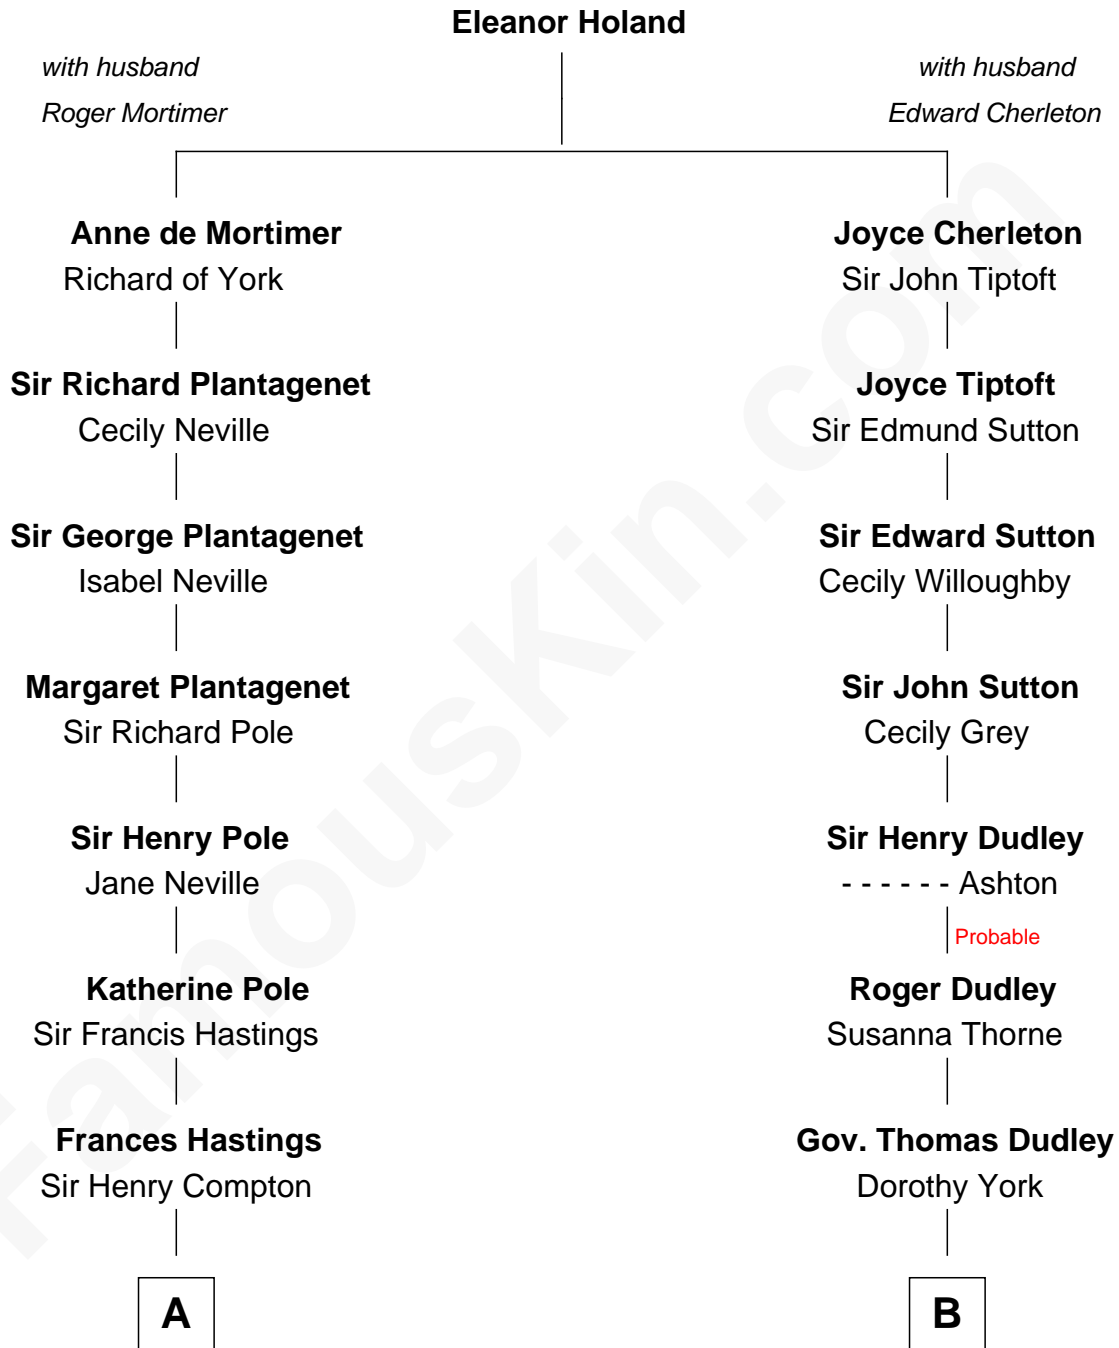

FamousKin.com Relationship Chart of

Prince Harry
Duke of Sussex

16th cousin 3 times removed of

Humphrey Bogart
Movie Actor

C

Edward John Spencer
Frances Ruth Burke Roche

Princess Diana Frances Spencer
Charles III, King of the United Kingdom