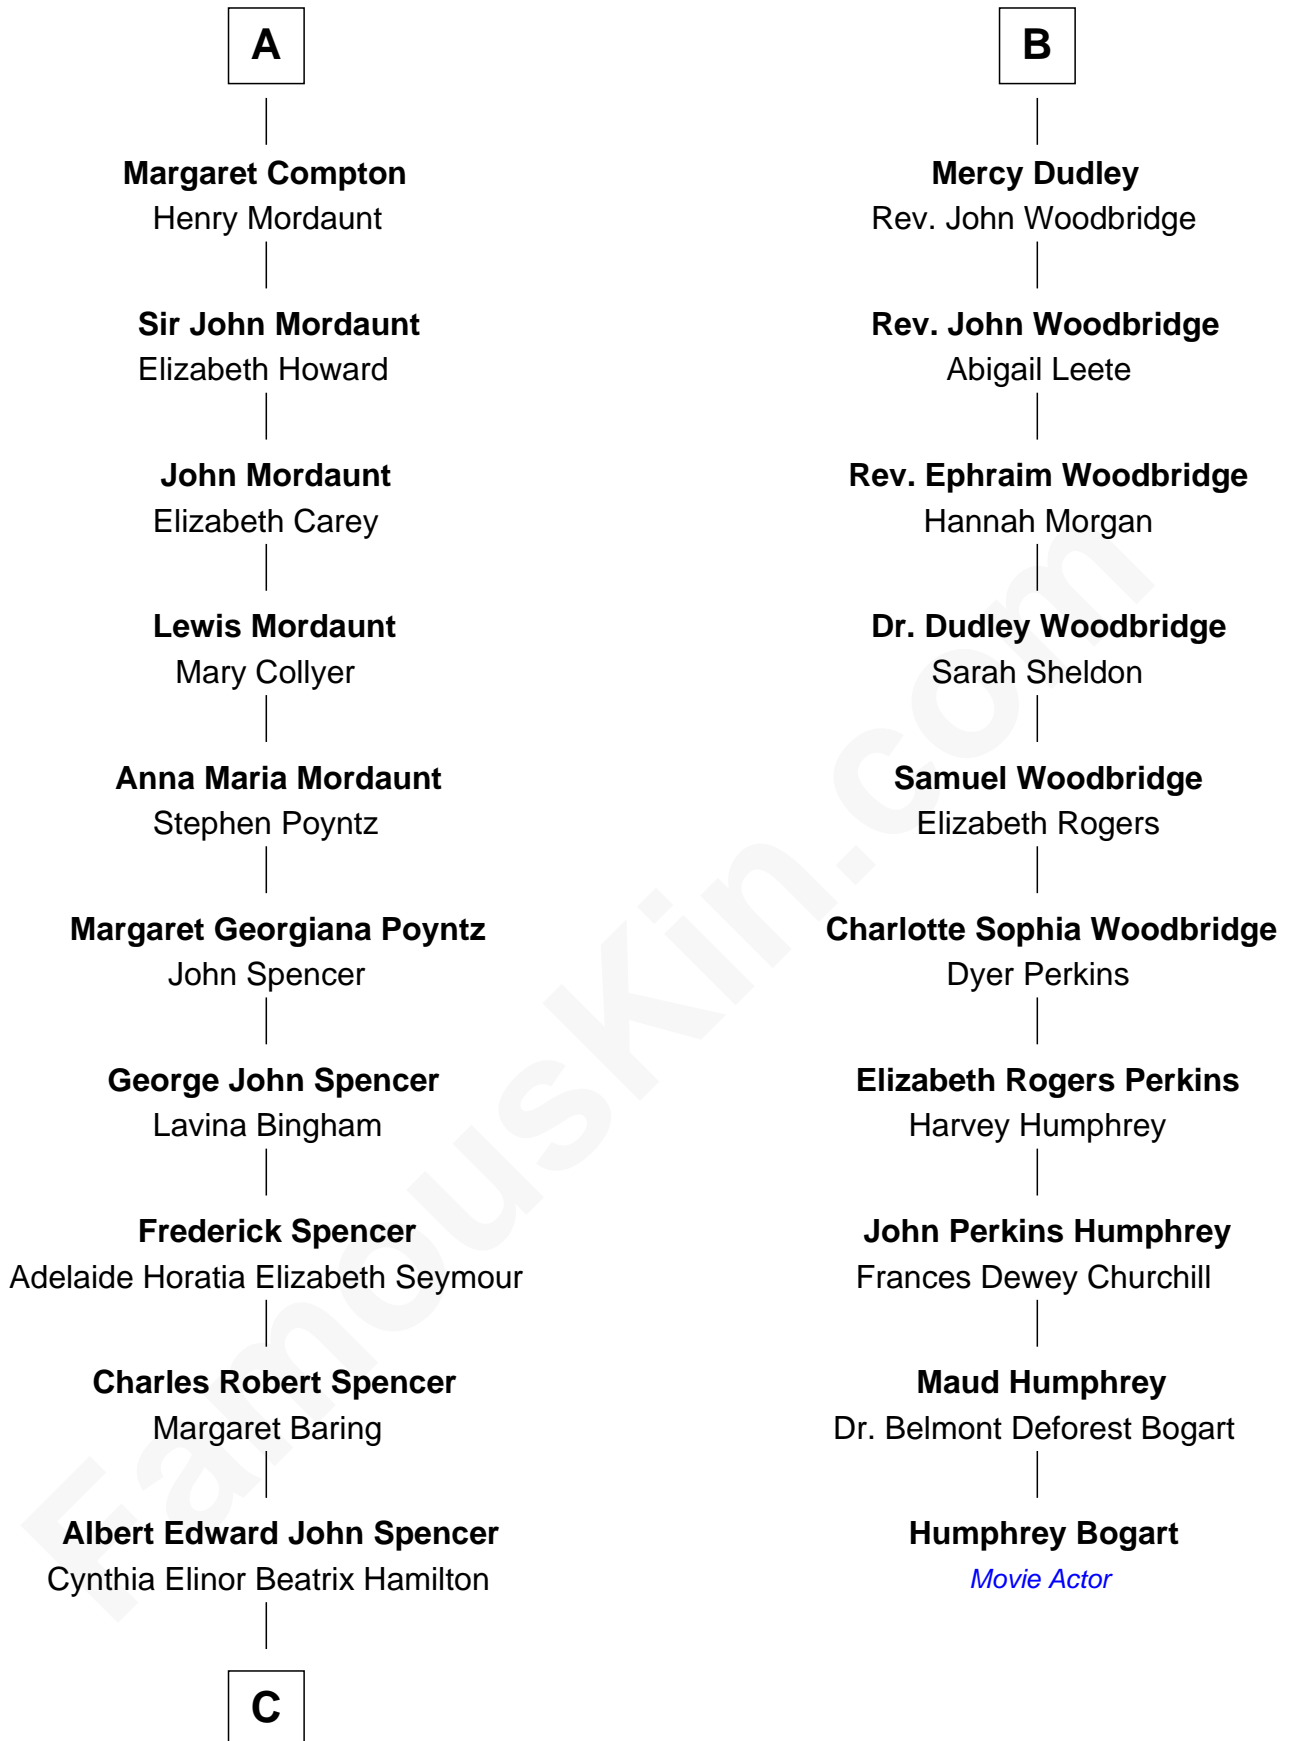

FamousKin.com Relationship Chart of

Prince Harry
Duke of Sussex

16th cousin 3 times removed of

Humphrey Bogart
Movie Actor

C

Edward John Spencer
Frances Ruth Burke Roche

Princess Diana Frances Spencer
Charles III, King of the United Kingdom