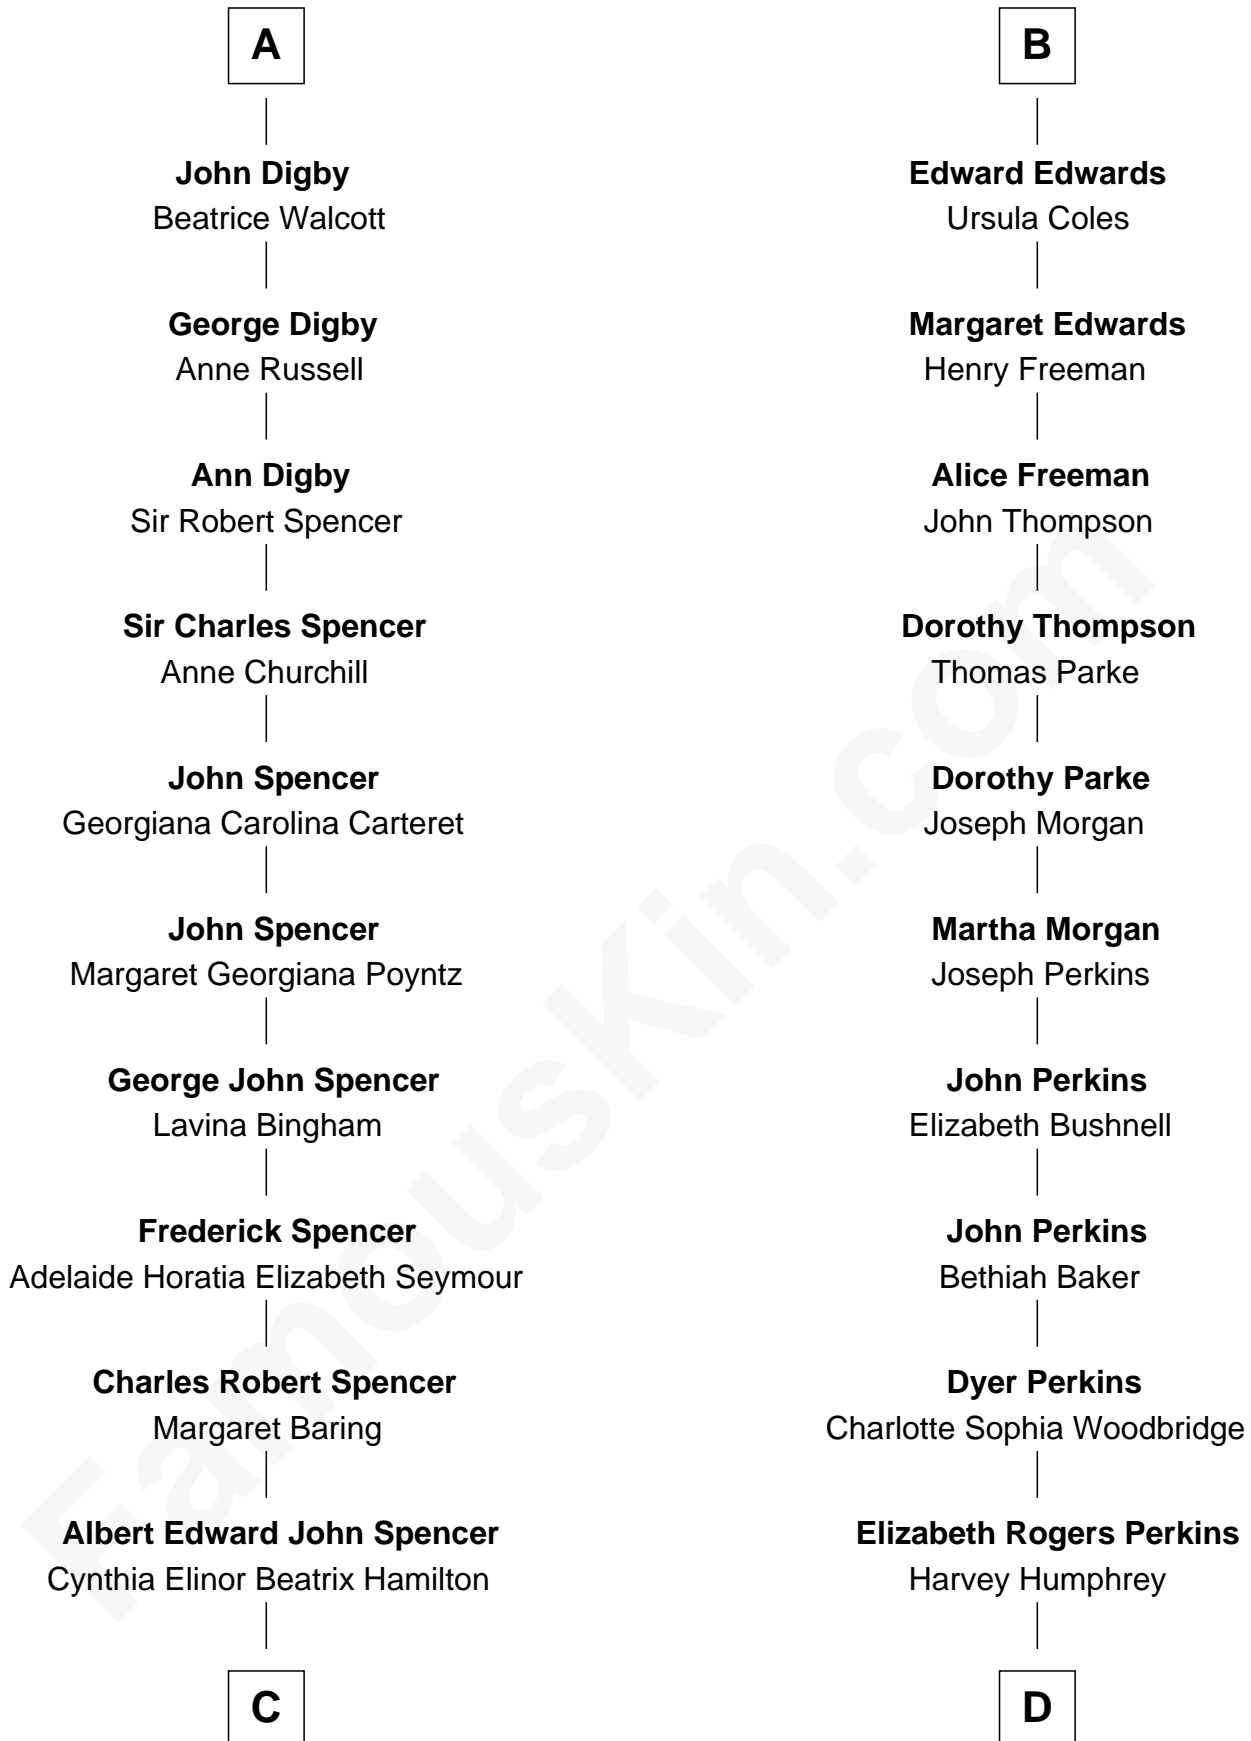

FamousKin.com Relationship Chart of

Prince Harry
Duke of Sussex

19th cousin of

Humphrey Bogart
Movie Actor

William de la Spine
Alice de Bruley

C

Edward John Spencer
Frances Ruth Burke Roche

Princess Diana Frances Spencer
Charles III, King of the United Kingdom