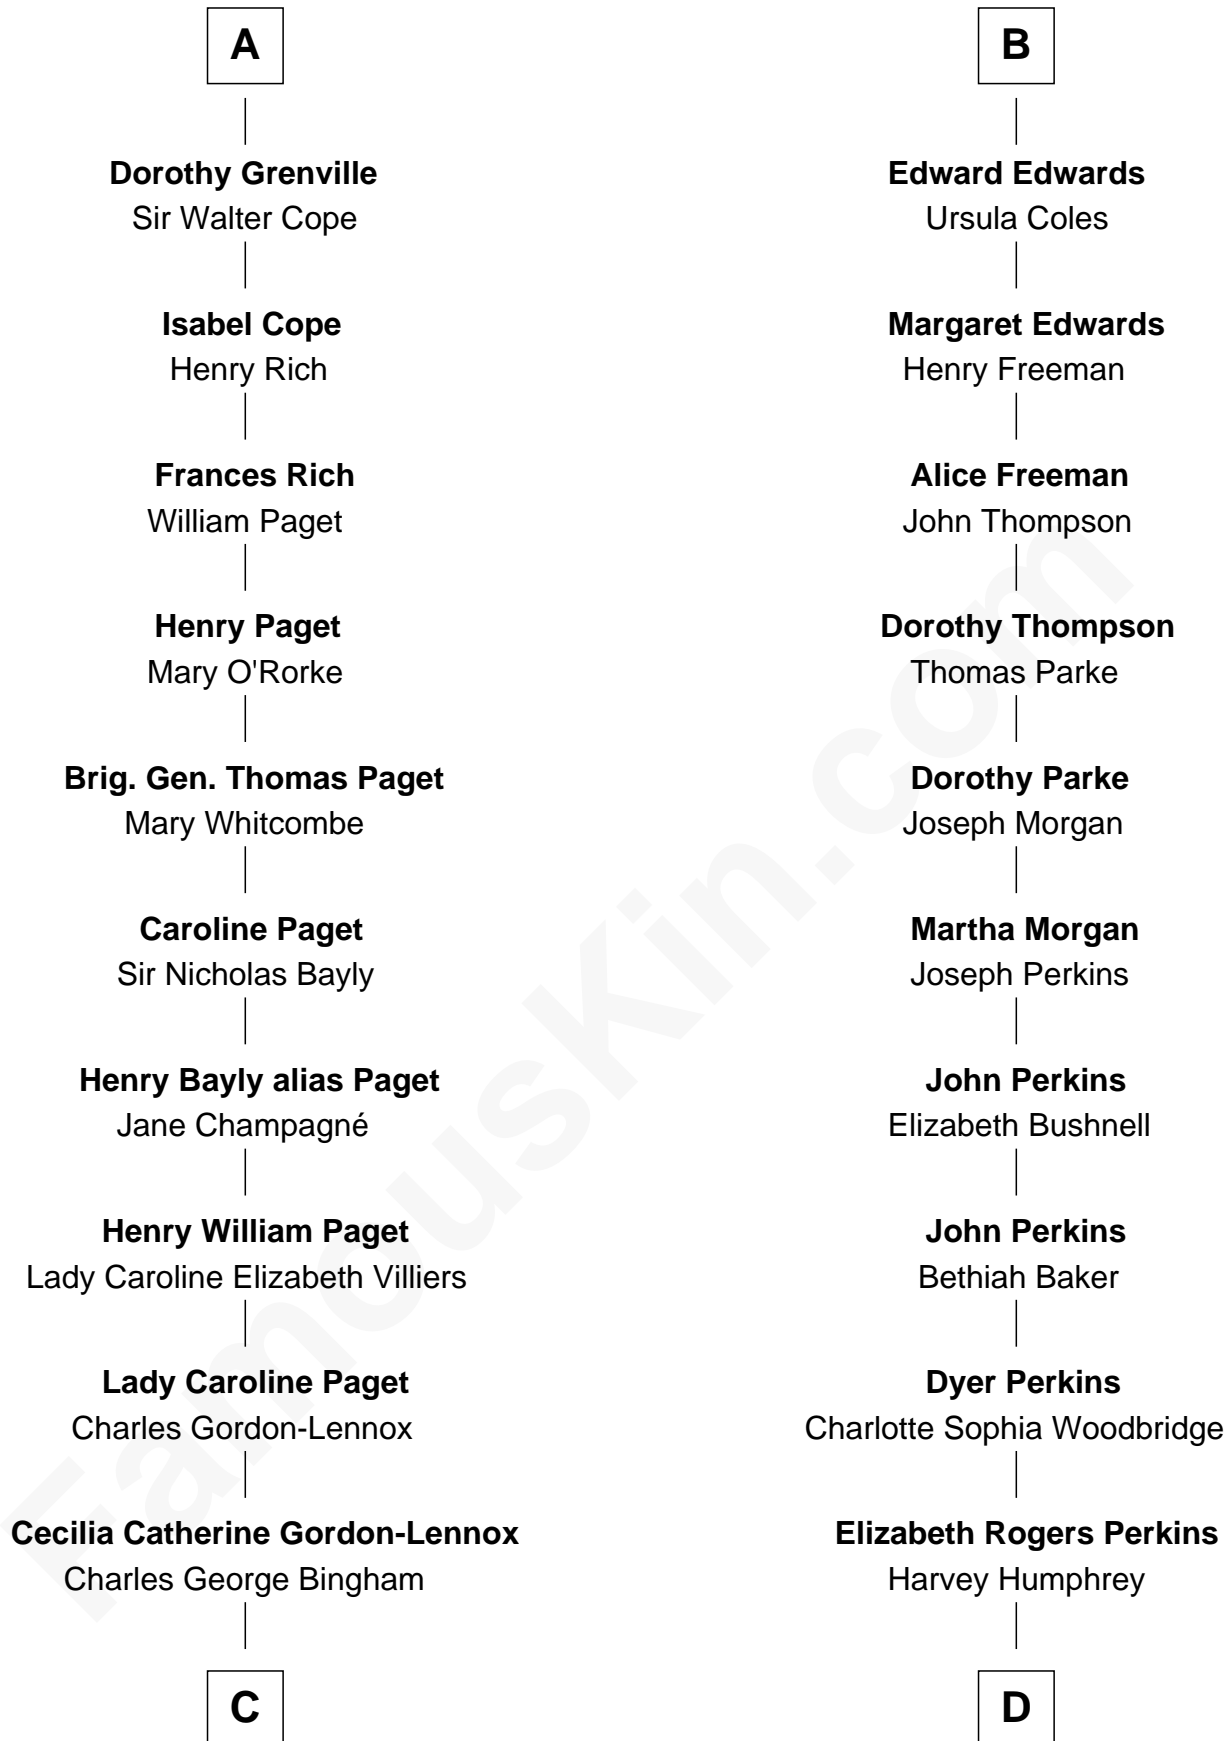

# FamousKin.com Relationship Chart of

**Prince Harry**  
*Duke of Sussex*

19th cousin 2 times removed of

**Humphrey Bogart**  
*Movie Actor*

**Sir John Giffard**  
Lucy de Morteyn

**Sir Thomas Giffard**  
Elizabeth de Missenden

**Roger Giffard**  
Isabel Stretle

**Thomas Giffard**  
Eleanor Vaux

**John Giffard**  
Agnes Winslow

**Roger Giffard**  
Mary Nanseglos

**John Giffard**  
Dorothy Dannett

**Mary Giffard**  
Richard Grenville

**A**

**Sir Thomas Giffard**  
Elizabeth de Missenden

**Roger Giffard**  
Isabel Stretle

**Thomas Giffard**  
Eleanor Vaux

**John Giffard**  
Agnes Winslow

**Thomas Giffard**  
Joan Langston

**Amy Giffard**  
Richard Samwell

**Susanna Samwell**  
Peter Edwards

**B**

**C**

**Rosalind Cecilia Caroline Bingham**

James Albert Edward Hamilton

**Cynthia Elinor Beatrix Hamilton**

Albert Edward John Spencer

**Edward John Spencer**