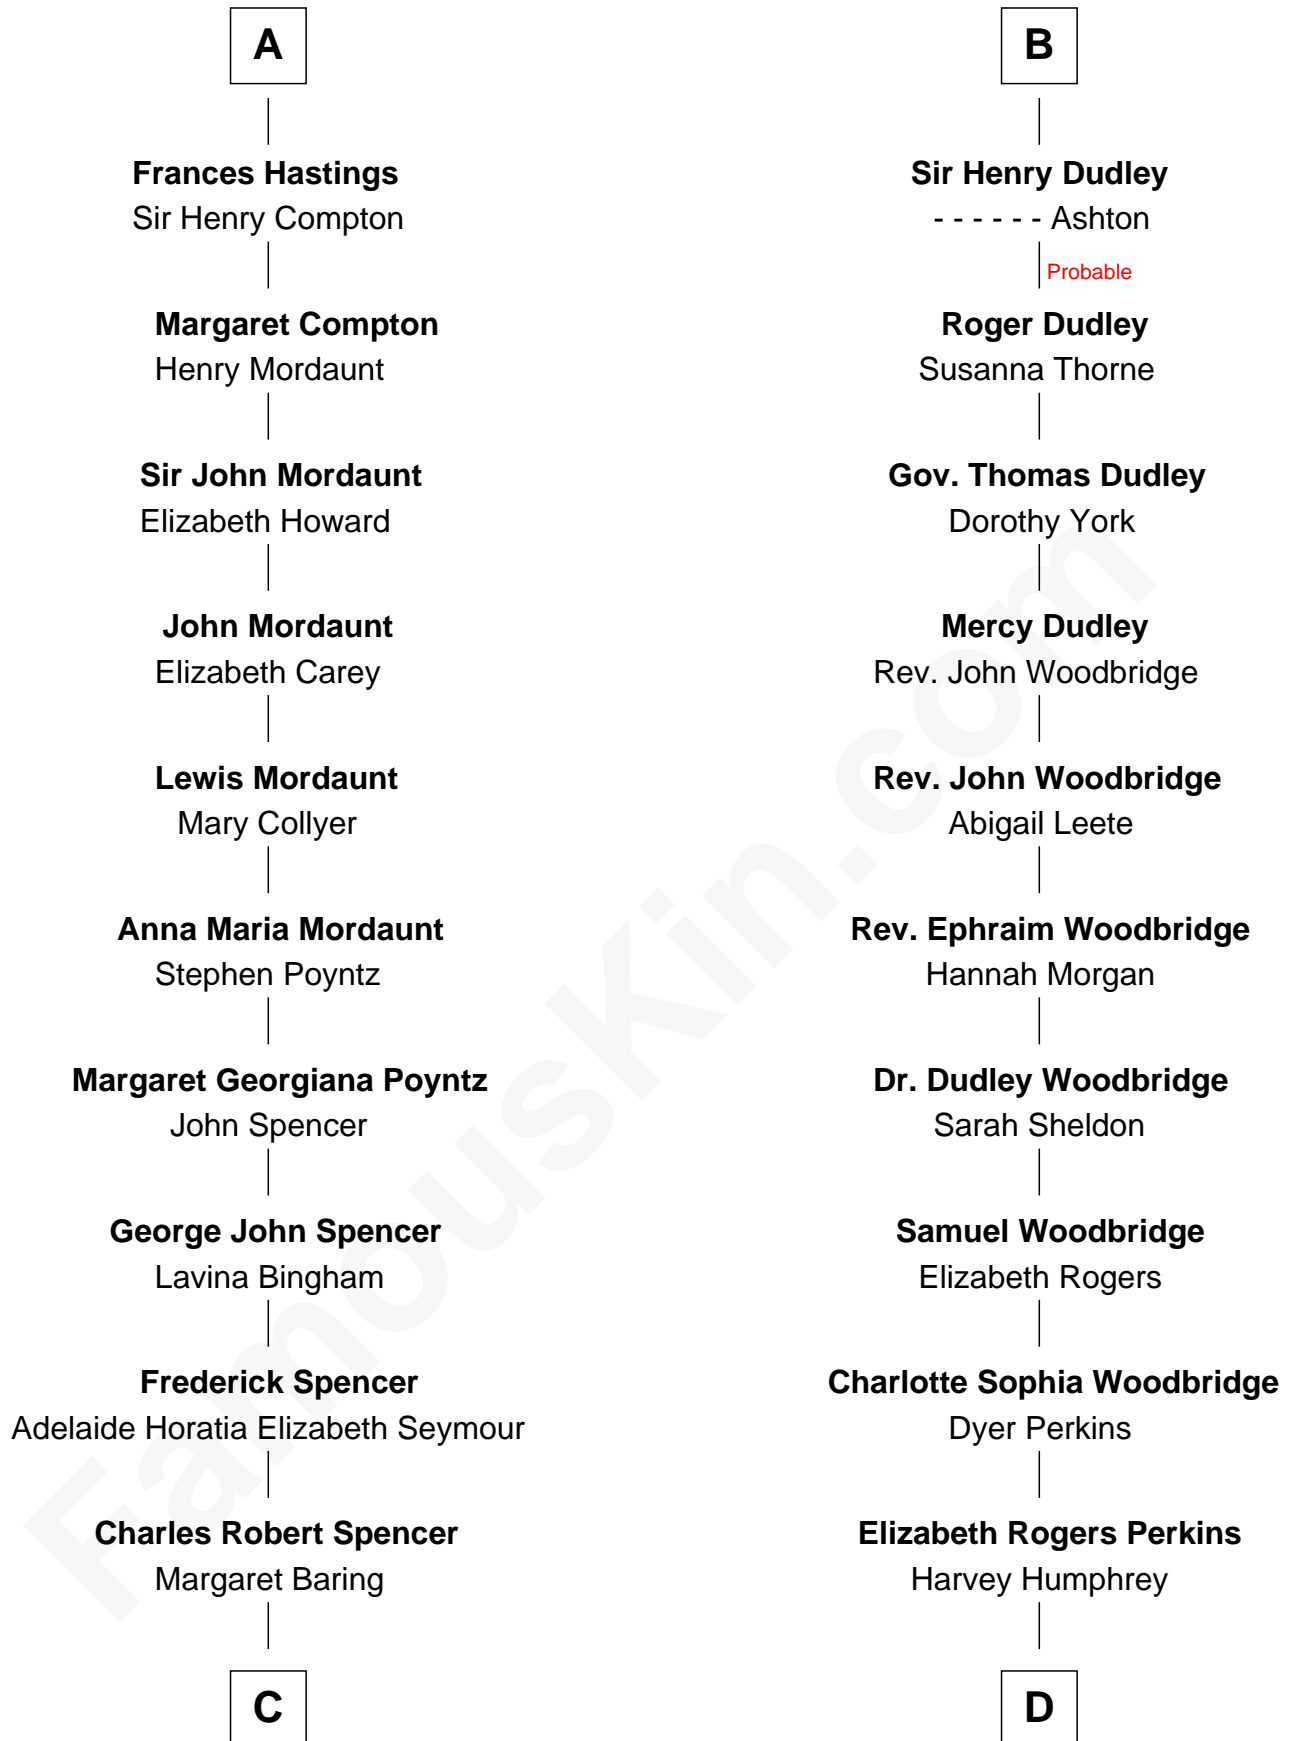

# FamousKin.com Relationship Chart of

**Prince Harry**  
*Duke of Sussex*

19th cousin 1 time removed of

**Humphrey Bogart**  
*Movie Actor*

**Sir Henry de Percy**  
Eleanor de Arundel

**C**

**Albert Edward John Spencer**  
Cynthia Elinor Beatrix Hamilton

**Edward John Spencer**  
Frances Ruth Burke Roche

**Princess Diana Frances Spencer**  
Charles III, King of the United Kingdom

**Prince Harry**  
*Duke of Sussex*

**D**

**John Perkins Humphrey**  
Frances Dewey Churchill

**Maud Humphrey**  
Dr. Belmont Deforest Bogart

**Humphrey Bogart**  
*Movie Actor*

FamousKin.com