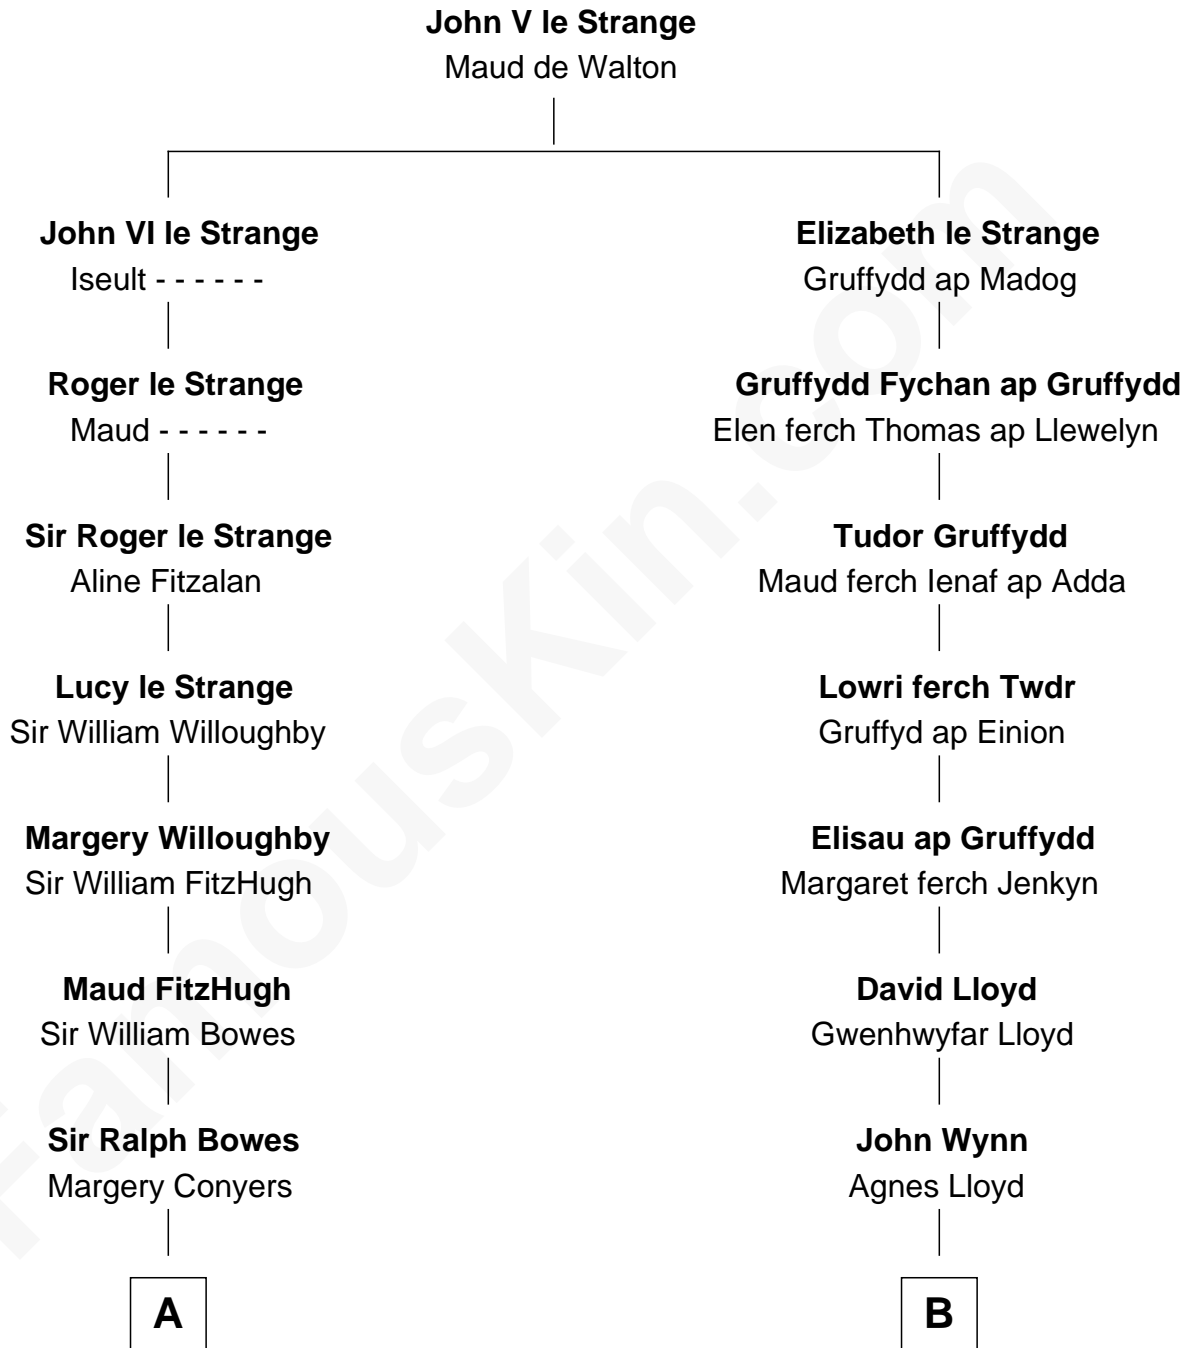

FamousKin.com Relationship Chart of

Prince Harry
Duke of Sussex

18th cousin 3 times removed of

Humphrey Bogart
Movie Actor

C

Claude George Bowes-Lyon
Cecilia Nina Cavendish-Bentinck

Elizabeth Bowes-Lyon
George VI, King of the United Kingdom

Elizabeth II, Queen of the United Kingdom
Prince Philip of Edinburgh

Charles III, King of the United Kingdom
Princess Diana Frances Spencer

Prince Harry
Duke of Sussex

D

Maud Humphrey
Dr. Belmont Deforest Bogart