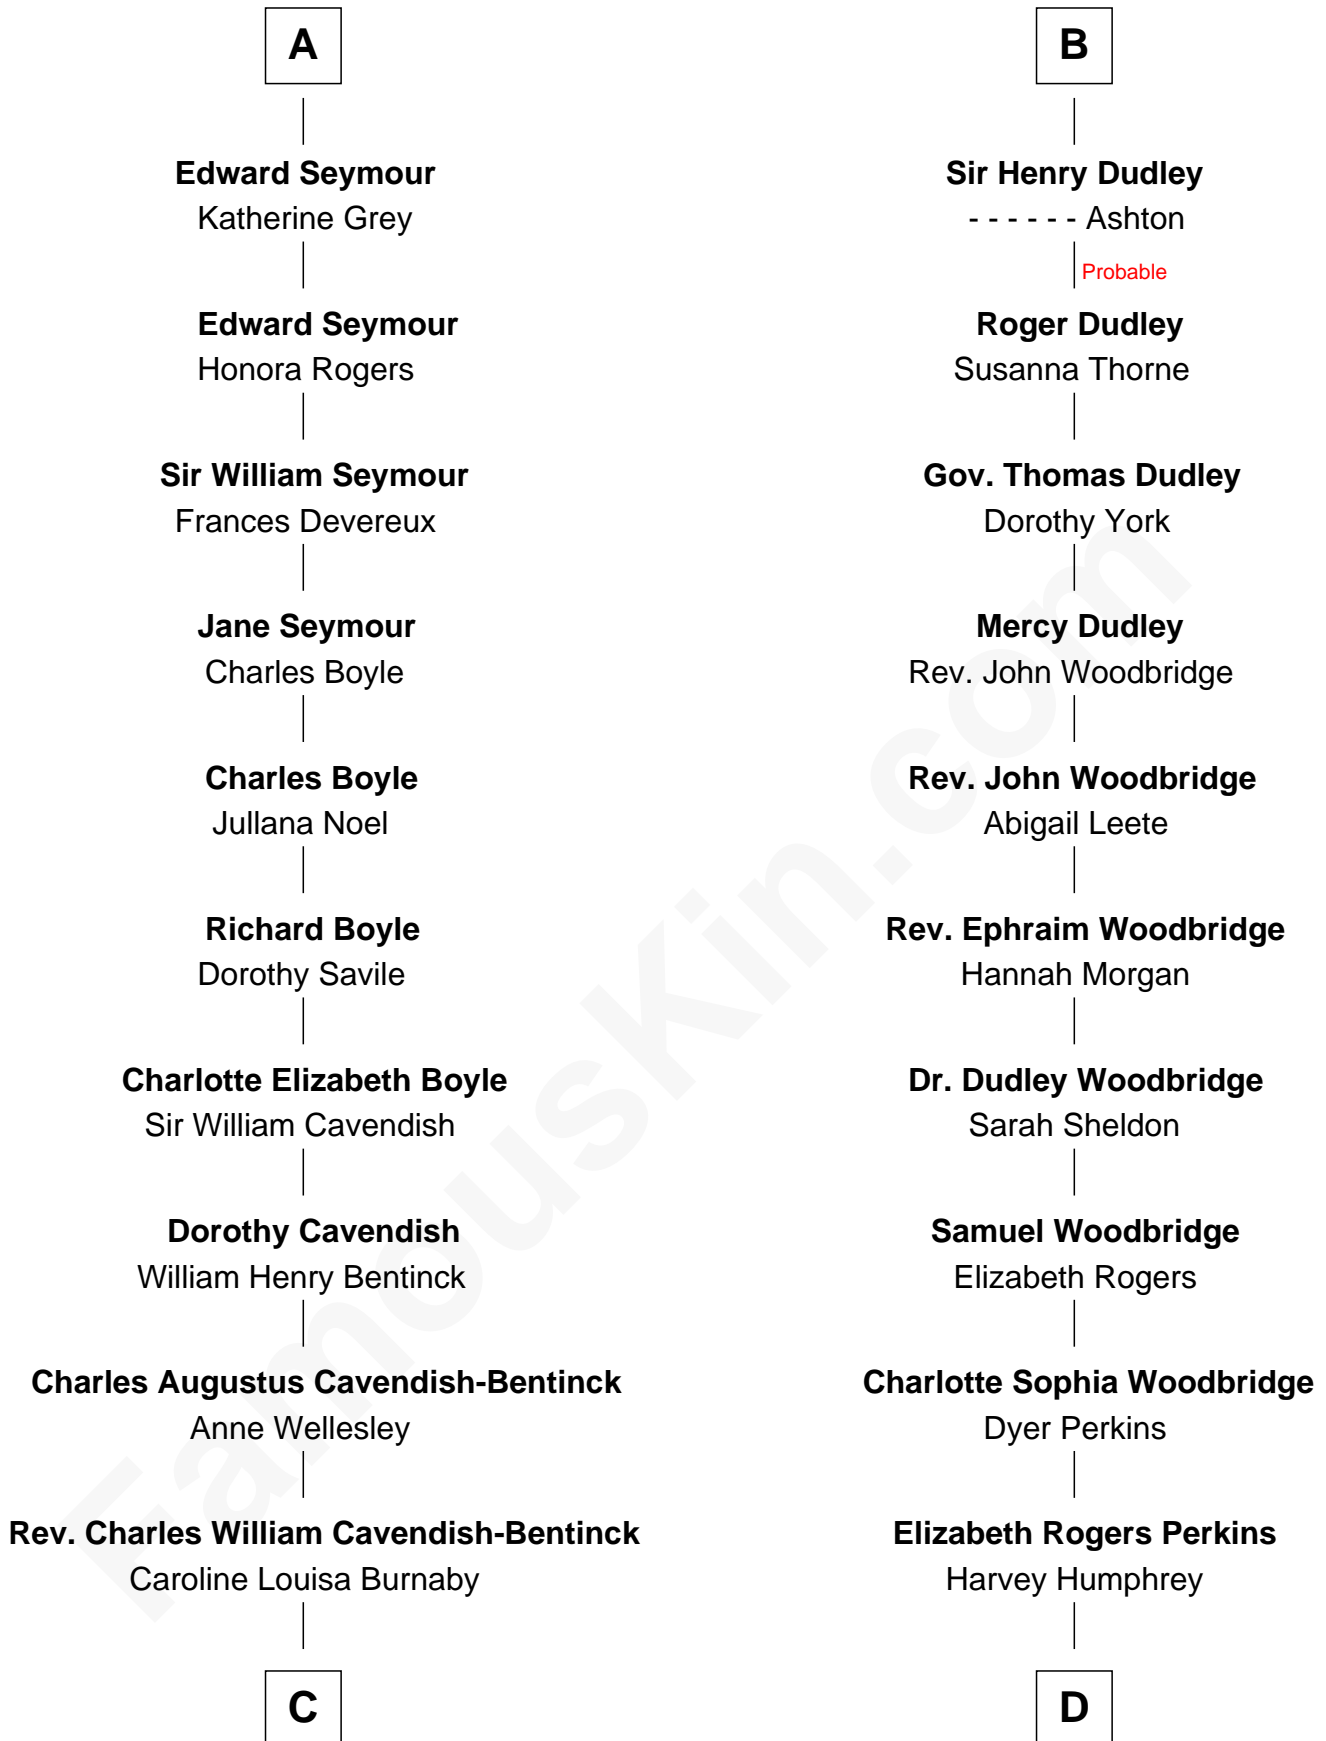

FamousKin.com Relationship Chart of

Prince Harry
Duke of Sussex

19th cousin 2 times removed of

Humphrey Bogart
Movie Actor

John le Strange
Ankaret le Boteler

Eleanor le Strange
Sir Reynold de Grey

Eleanor le Strange
Sir Reynold de Grey

William Bonville
Katherine Neville

Margery Wentworth
Sir John Seymour

Cecily Bonville
Thomas Grey

Edward Seymour
Anne Stanhope

Cecily Grey
Sir John Sutton

A

B

C