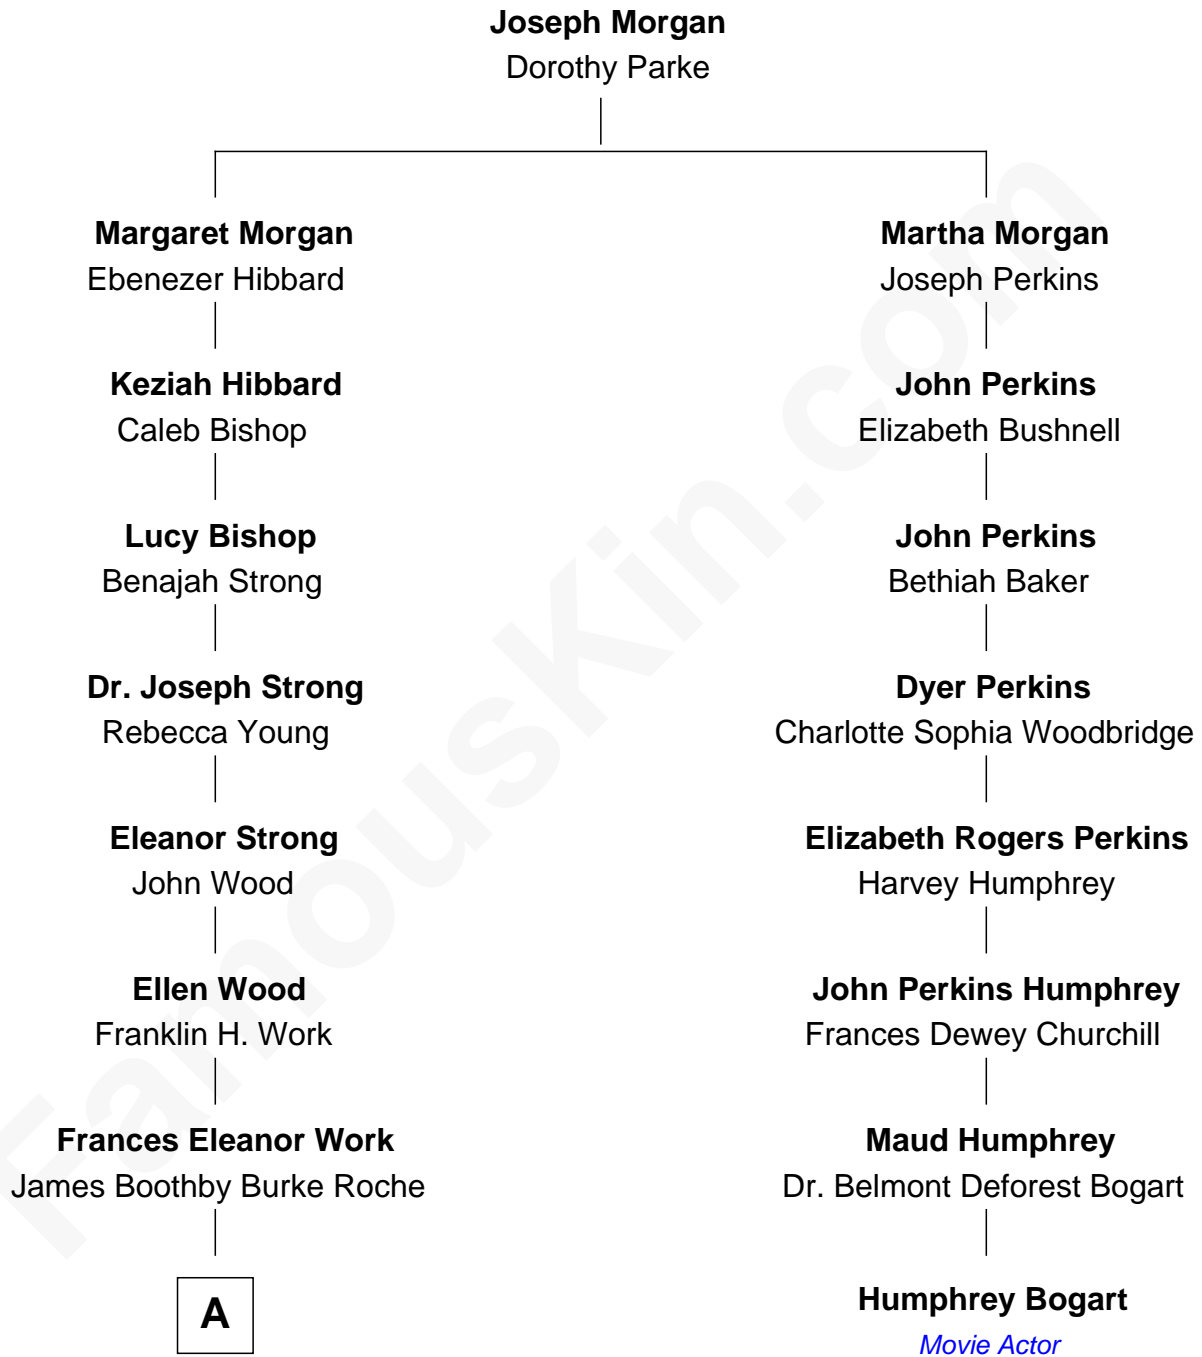

FamousKin.com Relationship Chart of

Prince Harry
Duke of Sussex

7th cousin 3 times removed of

Humphrey Bogart
Movie Actor

A

—
Edmund Maurice Burke Roche

Ruth Sylvia Gill

—
Frances Ruth Burke Roche

Edward John Spencer

—
Princess Diana Frances Spencer

Charles III, King of the United Kingdom

—
Prince Harry

Duke of Sussex

FamousKin.com