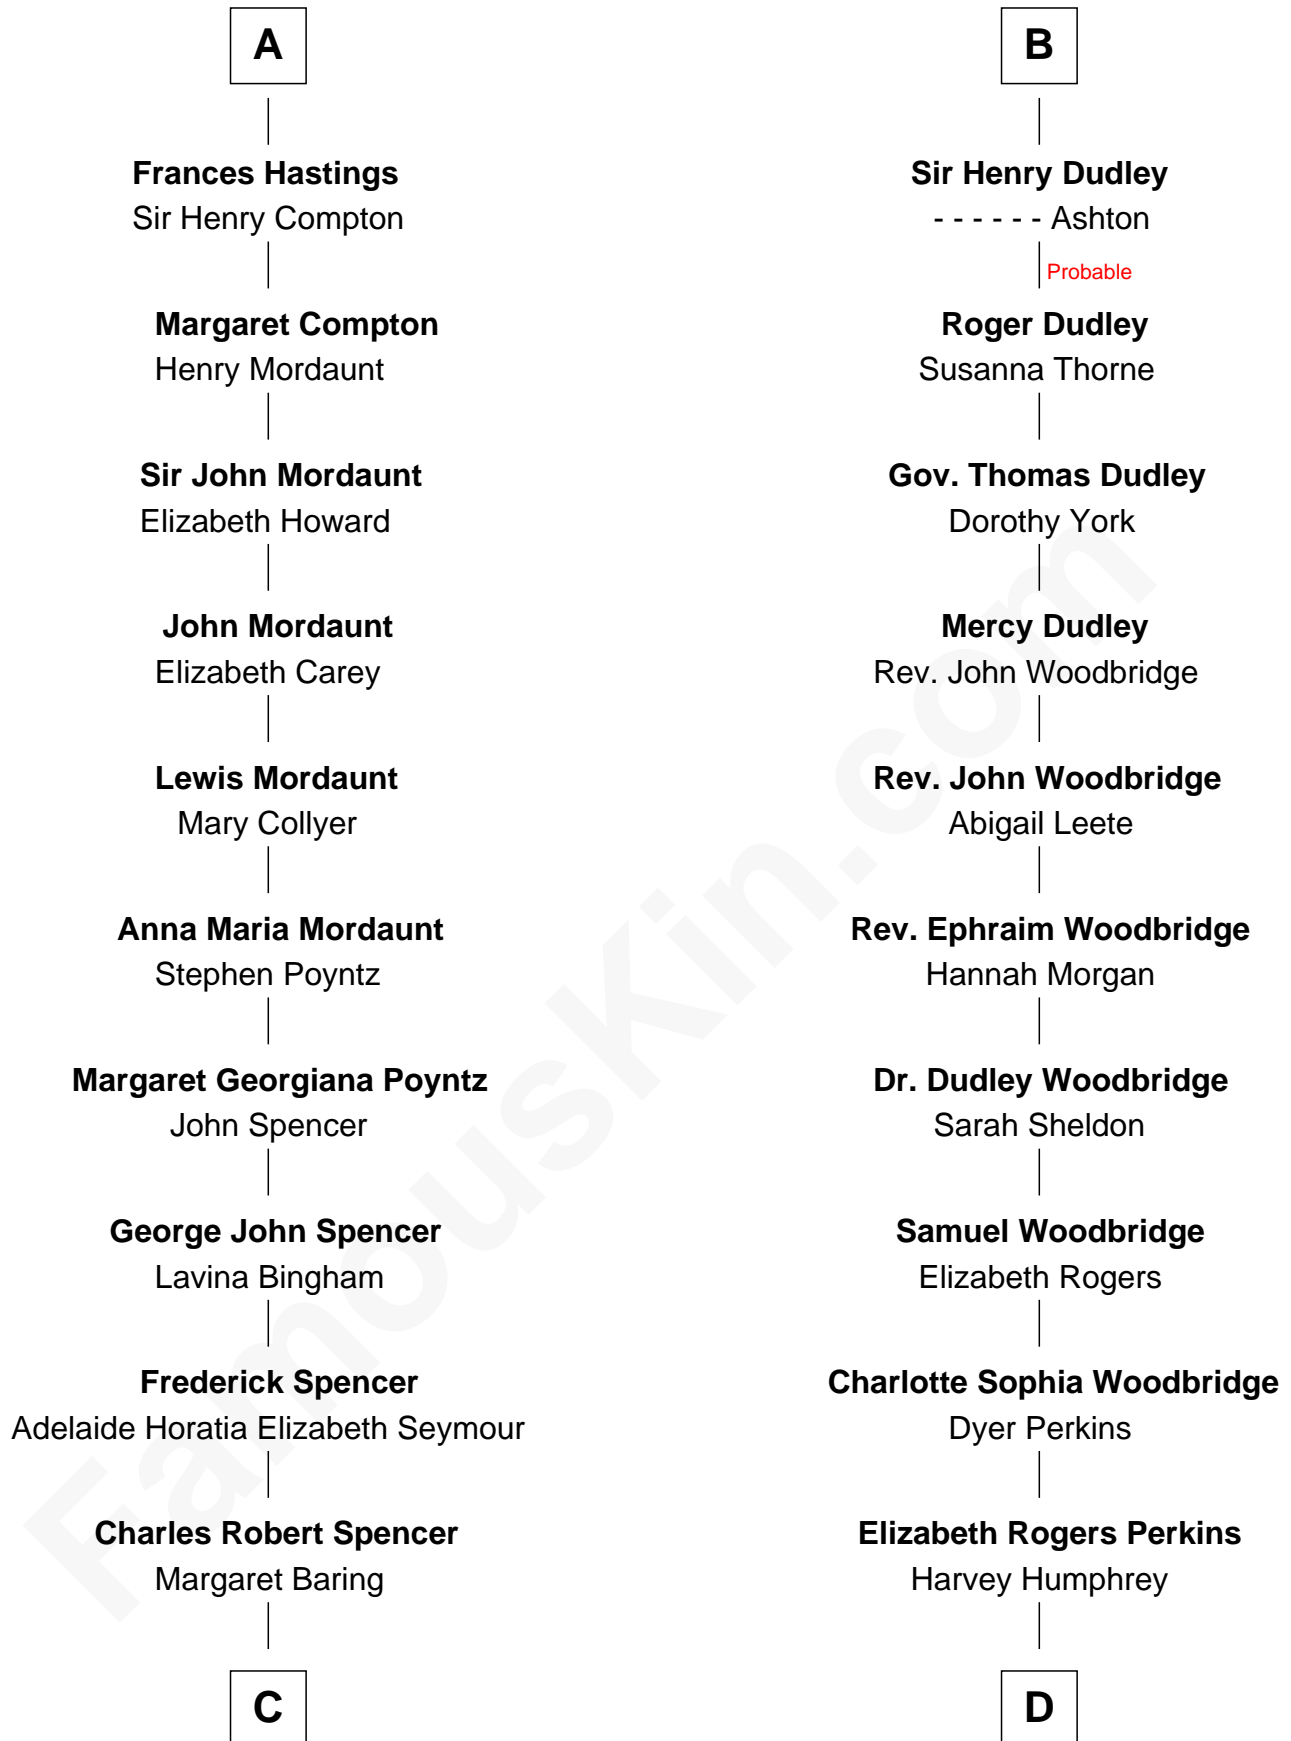

FamousKin.com Relationship Chart of

Prince Harry
Duke of Sussex

19th cousin 1 time removed of

Humphrey Bogart
Movie Actor

Sir Ranulph de Neville
Euphemia de Clavering

C

Albert Edward John Spencer
Cynthia Elinor Beatrix Hamilton

Edward John Spencer
Frances Ruth Burke Roche

Princess Diana Frances Spencer
Charles III, King of the United Kingdom

Prince Harry
Duke of Sussex

D

John Perkins Humphrey
Frances Dewey Churchill

Maud Humphrey
Dr. Belmont Deforest Bogart