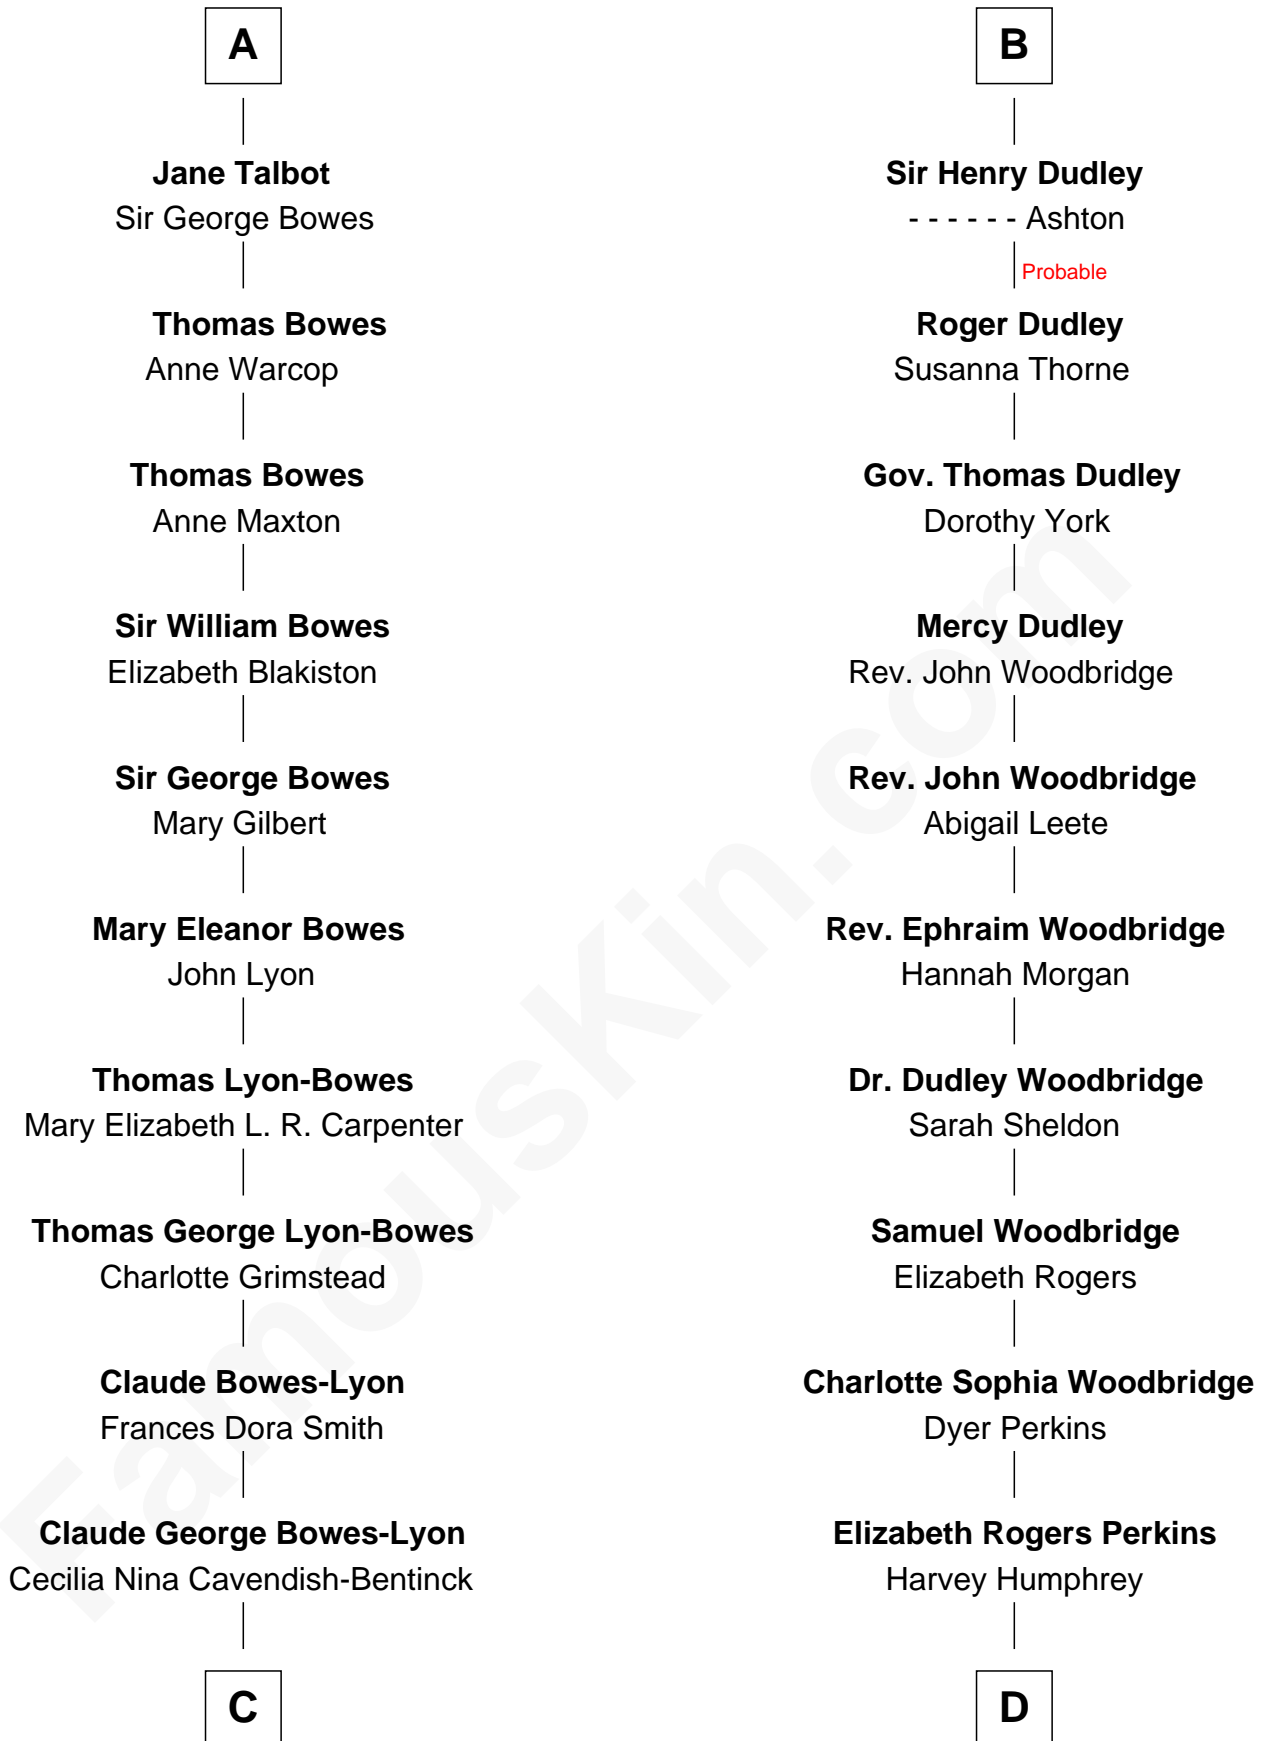

# FamousKin.com Relationship Chart of

**Prince Harry**

*Duke of Sussex*

19th cousin 1 time removed of

**Humphrey Bogart**

*Movie Actor*

**Sir William de Ros**  
Margery de Badlesmere

**Maud de Roos**  
John de Welles

**Anne de Welles**  
James Butler

**James Butler**  
Joan Beauchamp

**Elizabeth Butler**  
John Talbot

**Sir Gilbert Talbot**  
Audrey Cotton

**Sir John Talbot**  
Margaret Troutbeck

**Sir John Talbot**  
Frances Giffard

**A**

**Thomas de Ros**  
Beatrice de Stafford

**Margaret de Ros**  
Sir Reynold Grey

**Margaret Grey**  
Sir William Bonville

**William Bonville**  
Elizabeth Harington

**William Bonville**  
Katherine Neville

**Cecily Bonville**  
Thomas Grey

**Cecily Grey**  
Sir John Sutton

**B**

**C**

**Elizabeth Bowes-Lyon**

George VI, King of the United Kingdom

**Elizabeth II, Queen of the United Kingdom**

Prince Philip of Edinburgh