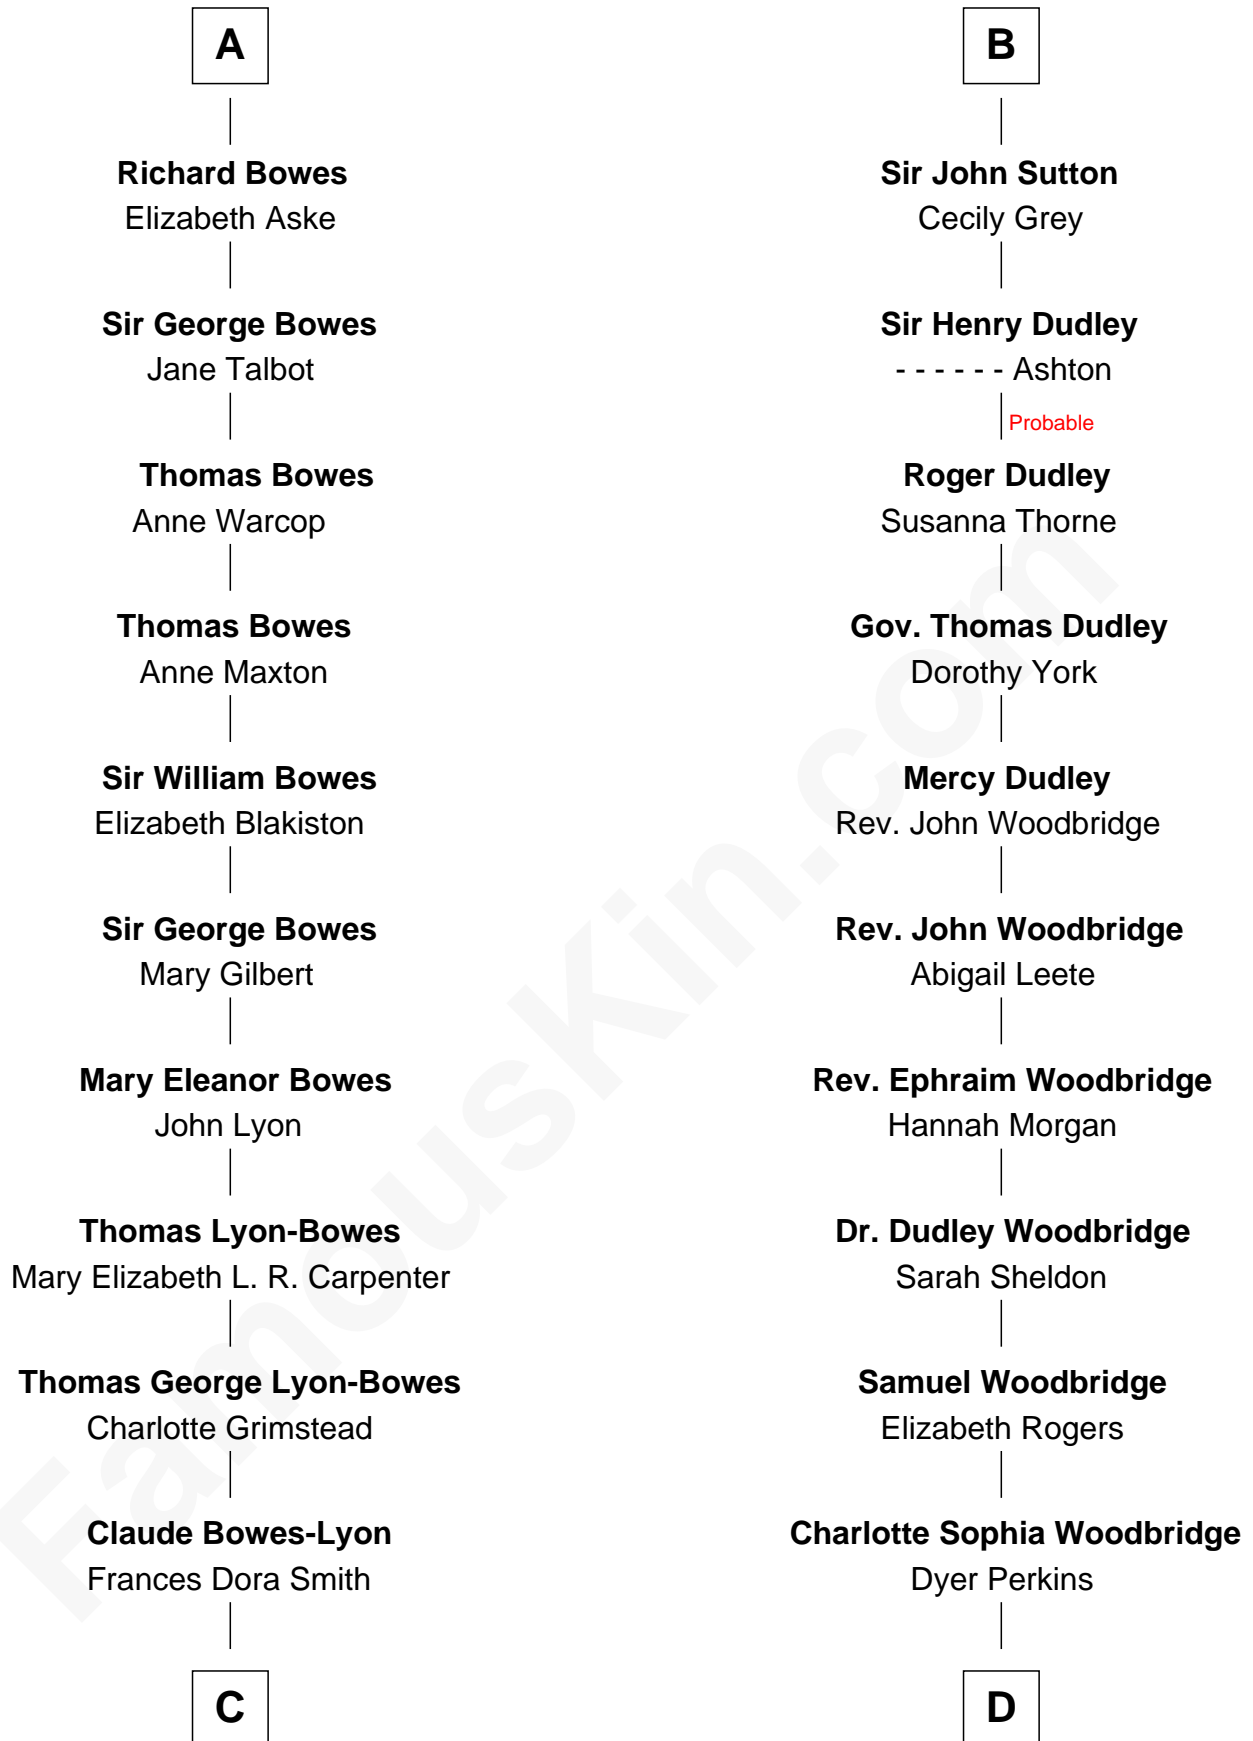

FamousKin.com Relationship Chart of

Prince Harry
Duke of Sussex

20th cousin 1 time removed of

Humphrey Bogart
Movie Actor

Sir Edmund Mortimer
Margaret de Fiennes

C

Claude George Bowes-Lyon
Cecilia Nina Cavendish-Bentinck

Elizabeth Bowes-Lyon
George VI, King of the United Kingdom

Elizabeth II, Queen of the United Kingdom
Prince Philip of Edinburgh

Charles III, King of the United Kingdom
Princess Diana Frances Spencer

Prince Harry
Duke of Sussex