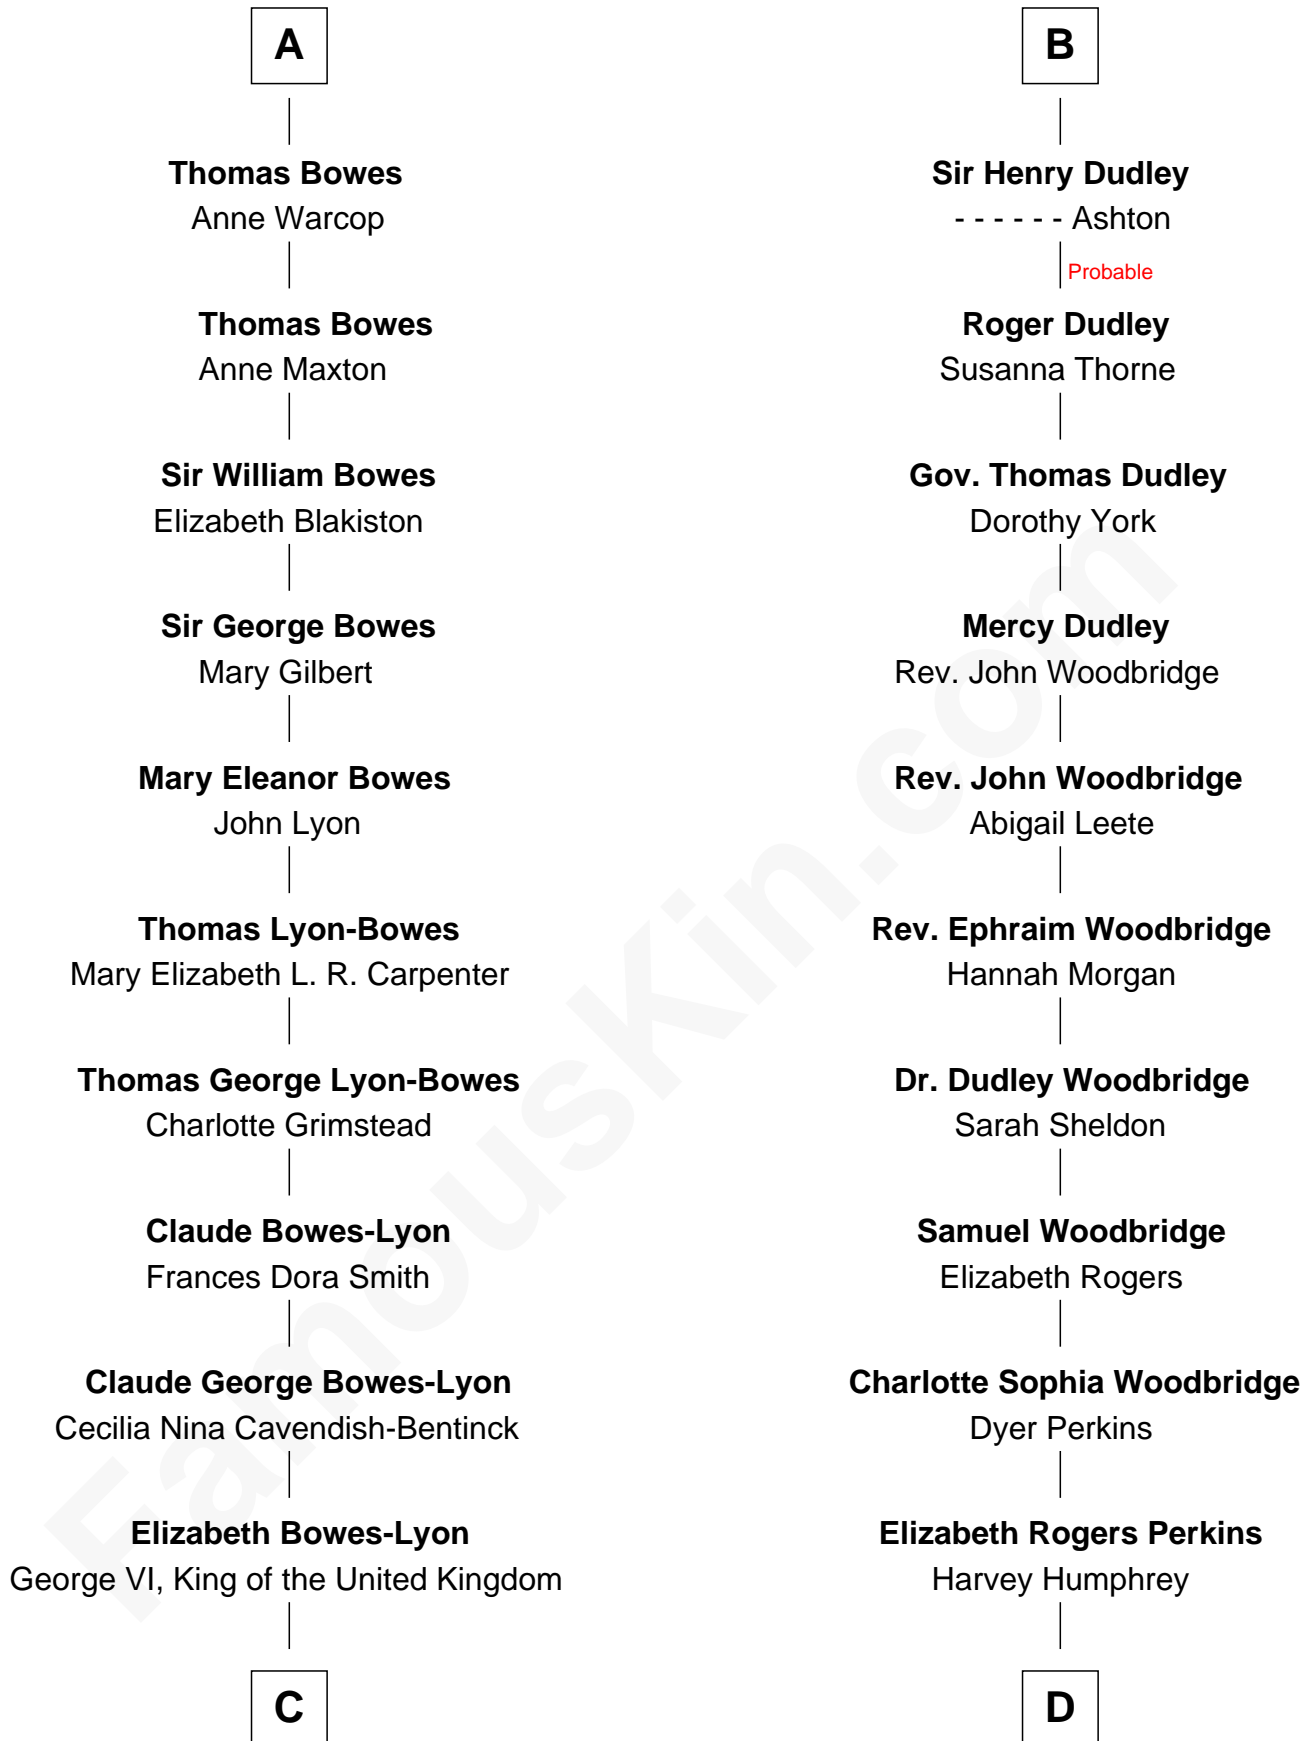

FamousKin.com Relationship Chart of

Prince Harry
Duke of Sussex

19th cousin of

Humphrey Bogart
Movie Actor

Edmund Fitzalan
Alice de Warenne

Aline Fitzalan
Sir Roger le Strange

Lucy le Strange
Sir William Willoughby

Margery Willoughby
Sir William FitzHugh

Maud FitzHugh
Sir William Bowes

Sir Ralph Bowes
Margery Conyers

Richard Bowes
Elizabeth Aske

Sir George Bowes
Jane Talbot

A

Richard Fitzalan
Eleanor Plantagenet

Alice Fitzalan
Sir Thomas de Holand

Eleanor Holand
Edward Cherleton

Joyce Cherleton
Sir John Tiptoft

Joyce Tiptoft
Sir Edmund Sutton

Sir Edward Sutton
Cecily Willoughby

Sir John Sutton
Cecily Grey

B

C

Elizabeth II, Queen of the United Kingdom

Prince Philip of Edinburgh

Charles III, King of the United Kingdom

Princess Diana Frances Spencer

Prince Harry

Duke of Sussex

D

John Perkins Humphrey

Frances Dewey Churchill