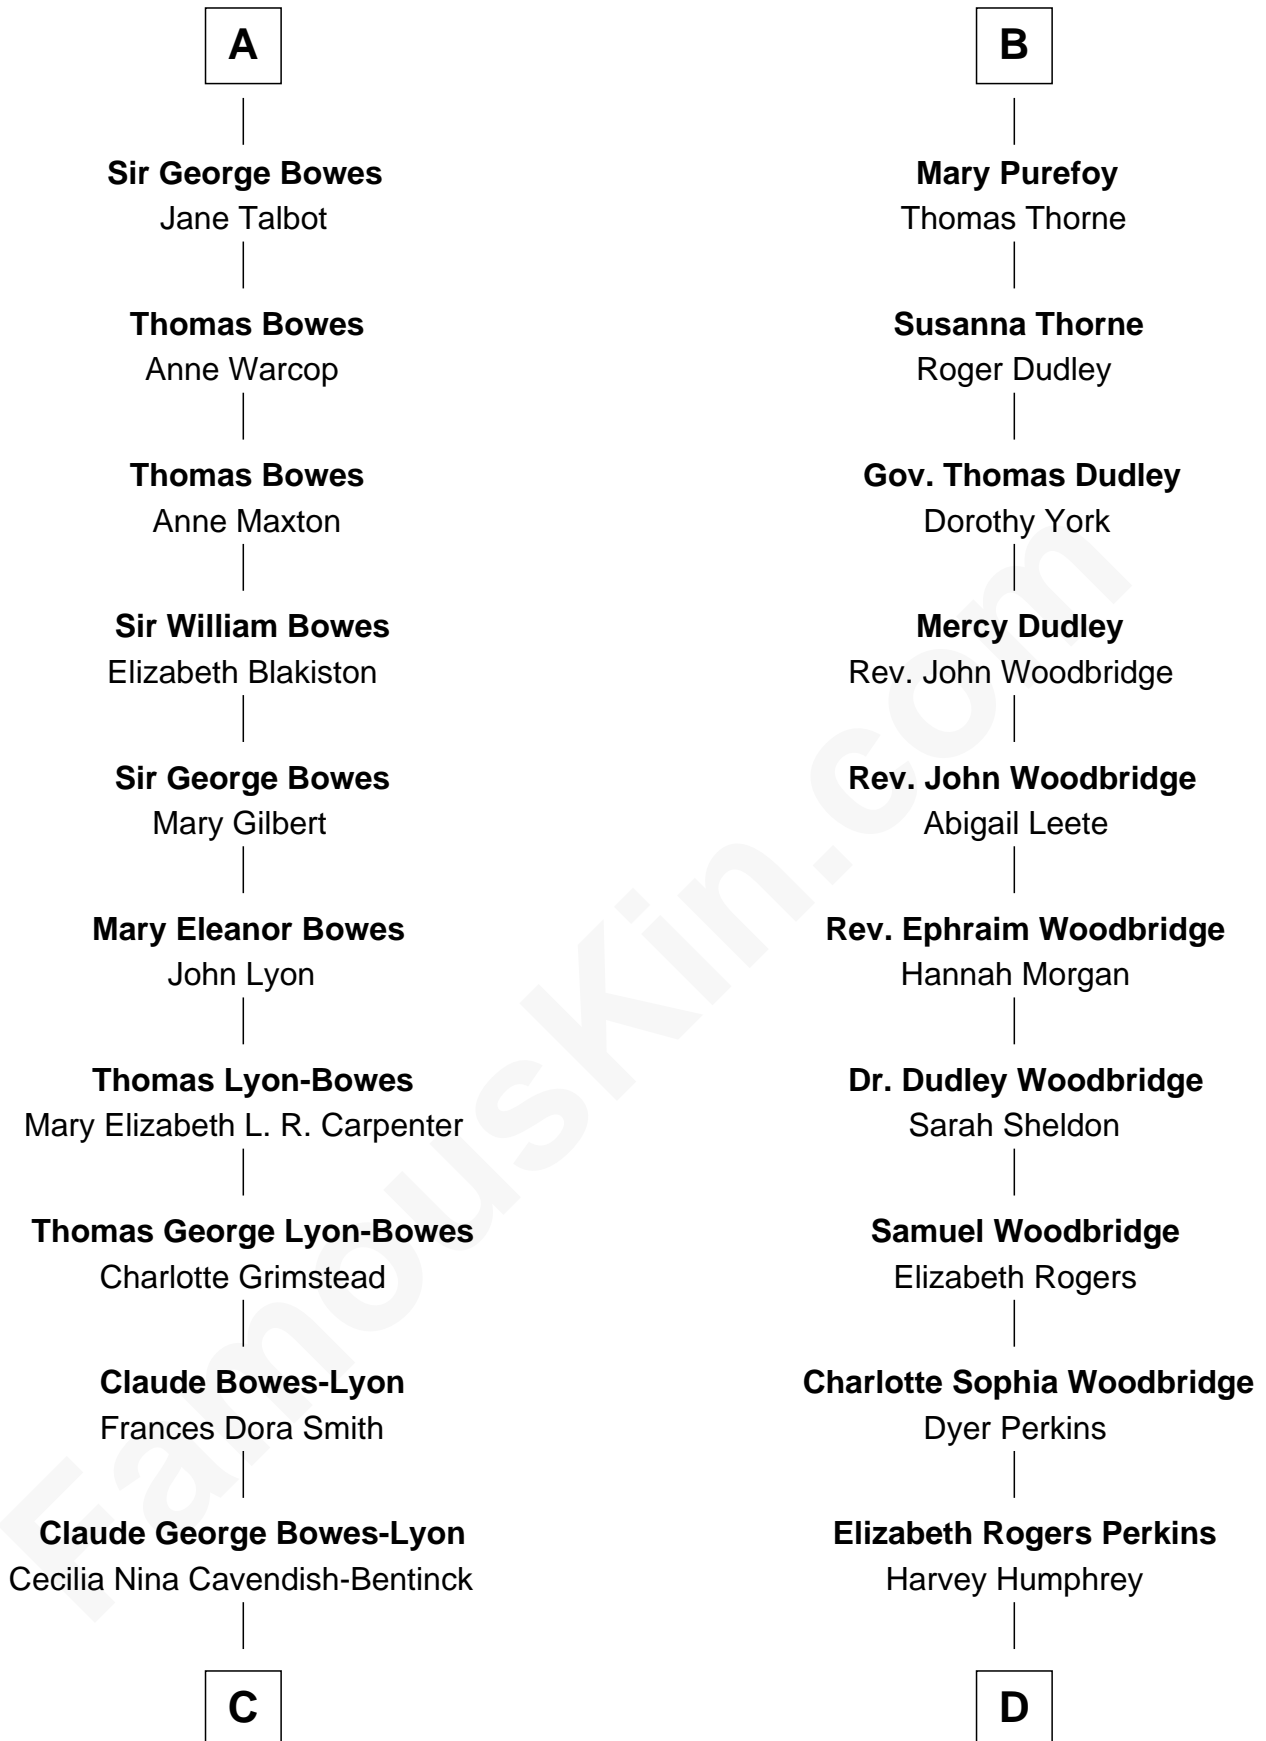

FamousKin.com Relationship Chart of

Prince Harry

Duke of Sussex

19th cousin 1 time removed of

Humphrey Bogart

Movie Actor

Sir John Marmion

Maud de Furnival

C

Elizabeth Bowes-Lyon

George VI, King of the United Kingdom

Elizabeth II, Queen of the United Kingdom

Prince Philip of Edinburgh

Charles III, King of the United Kingdom

Princess Diana Frances Spencer

Prince Harry