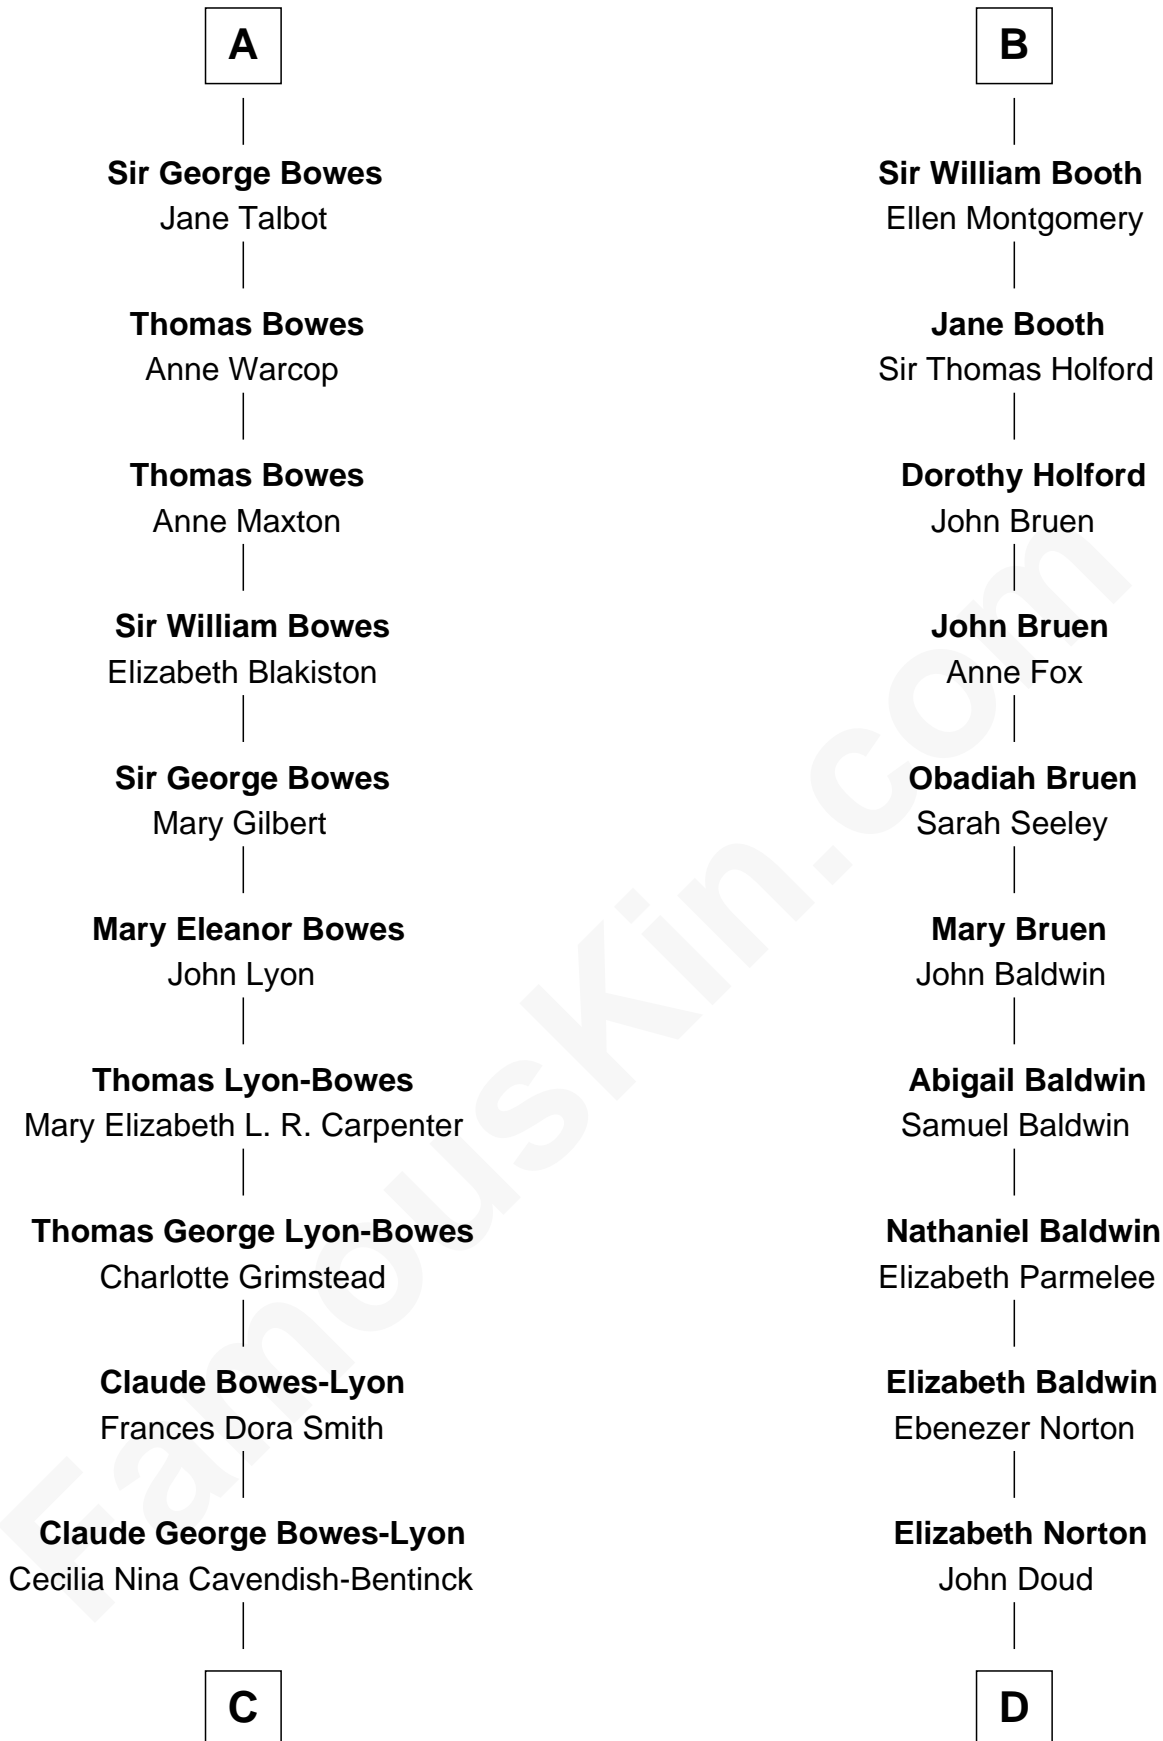

FamousKin.com Relationship Chart of

Prince Harry
Duke of Sussex

20th cousin 1 time removed of

Humphrey Bogart
Movie Actor

Guy de Beauchamp
Alice de Toeni

Sir Thomas de Beauchamp
Katherine de Mortimer

Maud de Beauchamp
Sir Roger de Clifford

Katherine de Clifford
Sir Ralph de Greystoke

Joan de Greystoke
Sir William Bowes

Sir William Bowes
Maud FitzHugh

Sir Ralph Bowes
Margery Conyers

Richard Bowes
Elizabeth Aske

A

Maud de Beauchamp
Sir Geoffrey de Say

Idonea de Say
Sir John de Clinton

Margaret de Clinton
Sir Baldwin de Montfort

Sir William Montfort
Margaret Pecche

Sir Baldwin Montfort
Joan Vernon

Robert Montfort
Mary Stapleton

Katherine Montfort
Sir George Booth

B

C

Elizabeth Bowes-Lyon

George VI, King of the United Kingdom

Elizabeth II, Queen of the United Kingdom

Prince Philip of Edinburgh

Charles III, King of the United Kingdom

Princess Diana Frances Spencer