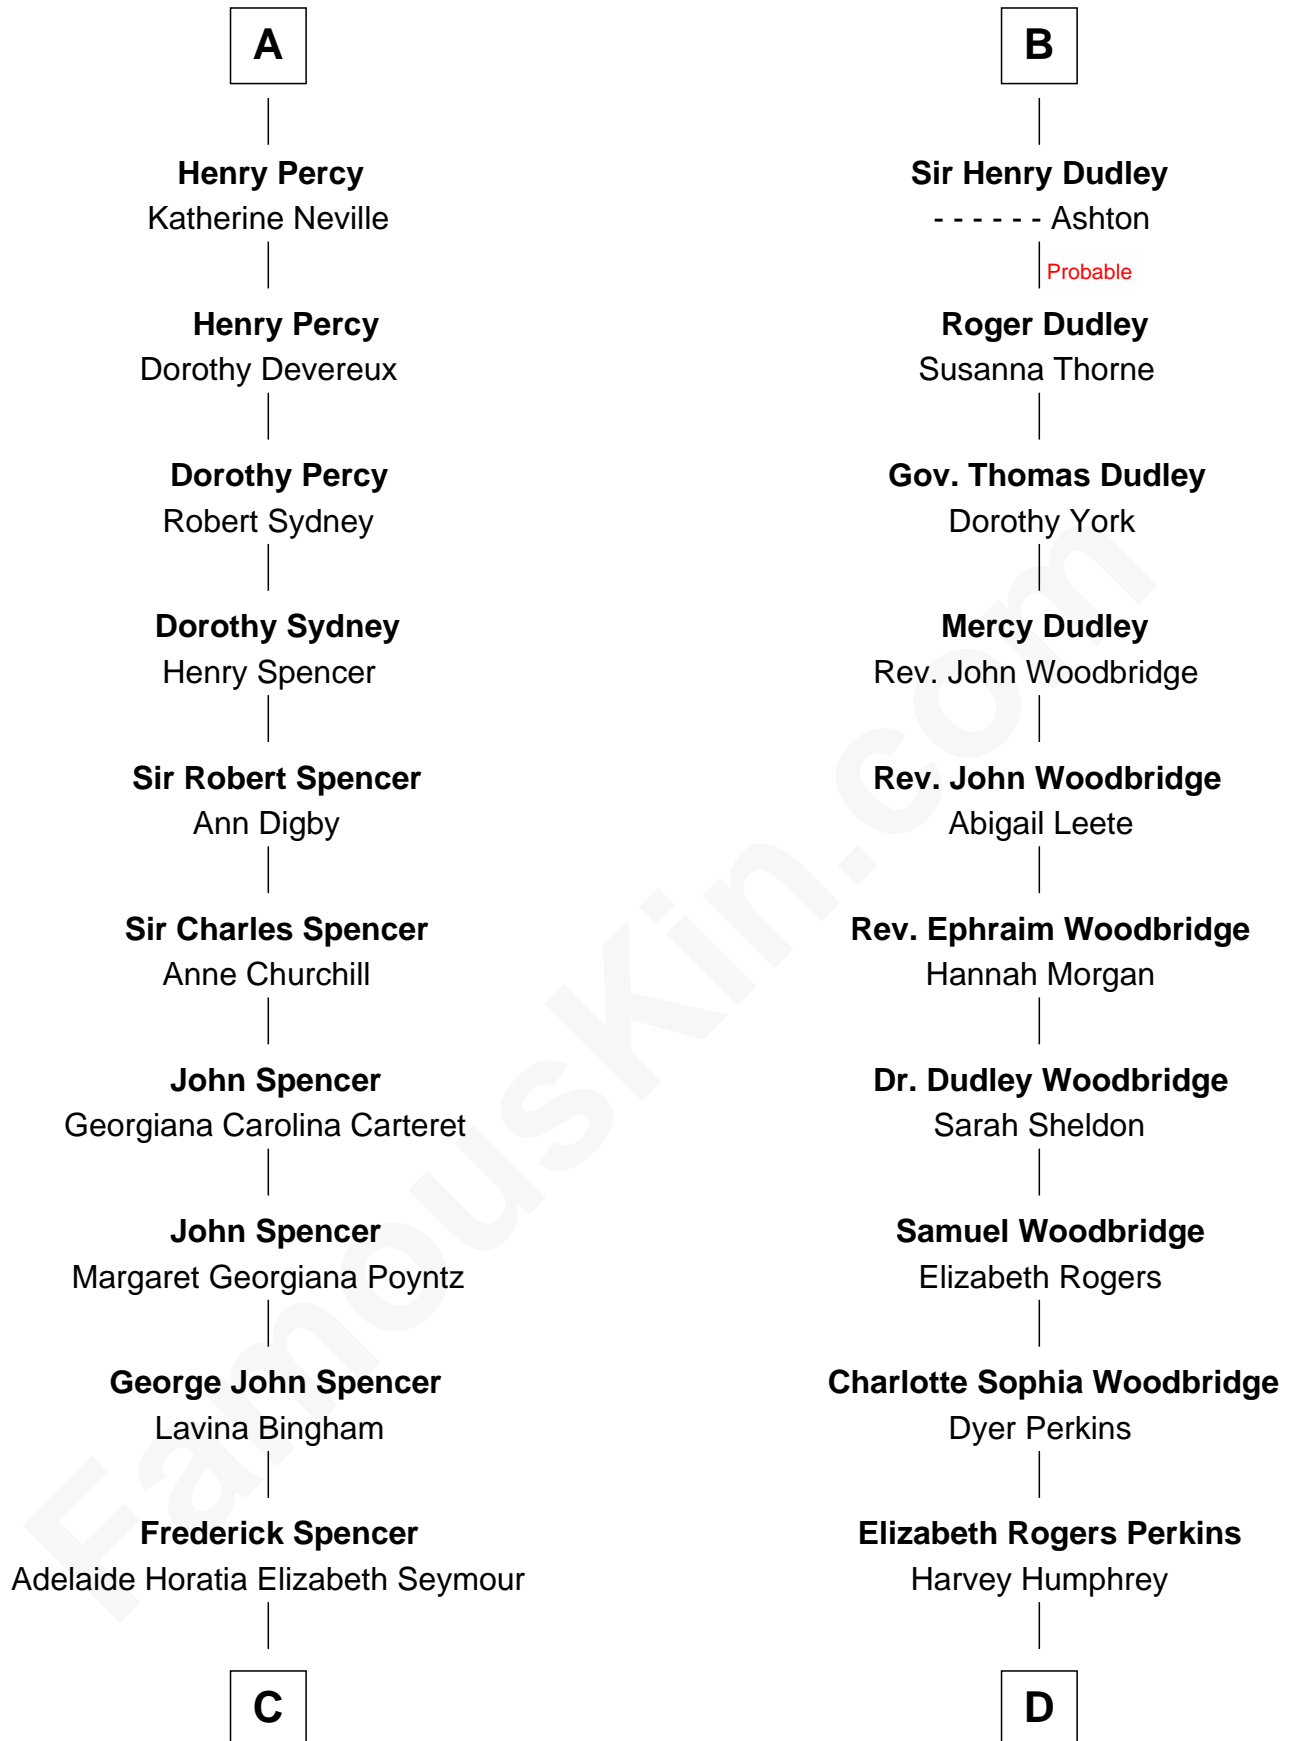

FamousKin.com Relationship Chart of

Prince Harry
Duke of Sussex

19th cousin 2 times removed of

Humphrey Bogart
Movie Actor

Sir Robert de Holland
Maude la Zouche

C

Charles Robert Spencer

Margaret Baring

Albert Edward John Spencer

Cynthia Elinor Beatrix Hamilton

Edward John Spencer

Frances Ruth Burke Roche

Princess Diana Frances Spencer

Charles III, King of the United Kingdom

Prince Harry

Duke of Sussex