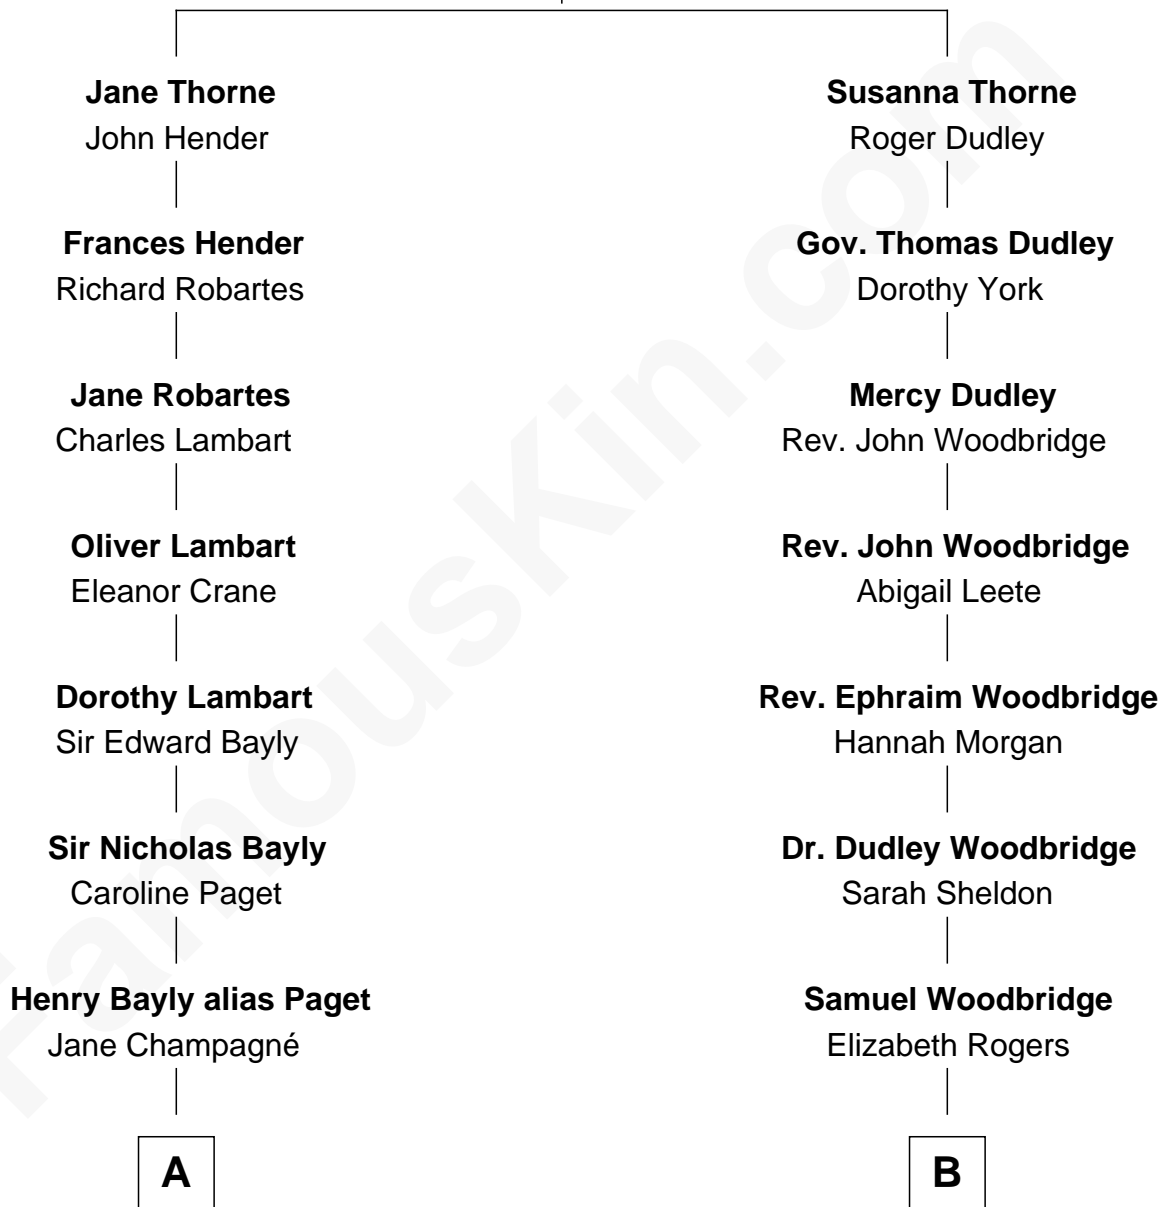

FamousKin.com Relationship Chart of

Prince Harry
Duke of Sussex

11th cousin 3 times removed of

Humphrey Bogart
Movie Actor

Thomas Thorne
Mary Purefoy

A

Henry William Paget
Lady Caroline Elizabeth Villiers

Lady Caroline Paget
Charles Gordon-Lennox

Cecilia Catherine Gordon-Lennox
Charles George Bingham

Rosalind Cecilia Caroline Bingham
James Albert Edward Hamilton

Cynthia Elinor Beatrix Hamilton
Albert Edward John Spencer

Edward John Spencer
Frances Ruth Burke Roche

Princess Diana Frances Spencer
Charles III, King of the United Kingdom

Prince Harry
Duke of Sussex

B

Charlotte Sophia Woodbridge
Dyer Perkins

Elizabeth Rogers Perkins
Harvey Humphrey

John Perkins Humphrey
Frances Dewey Churchill