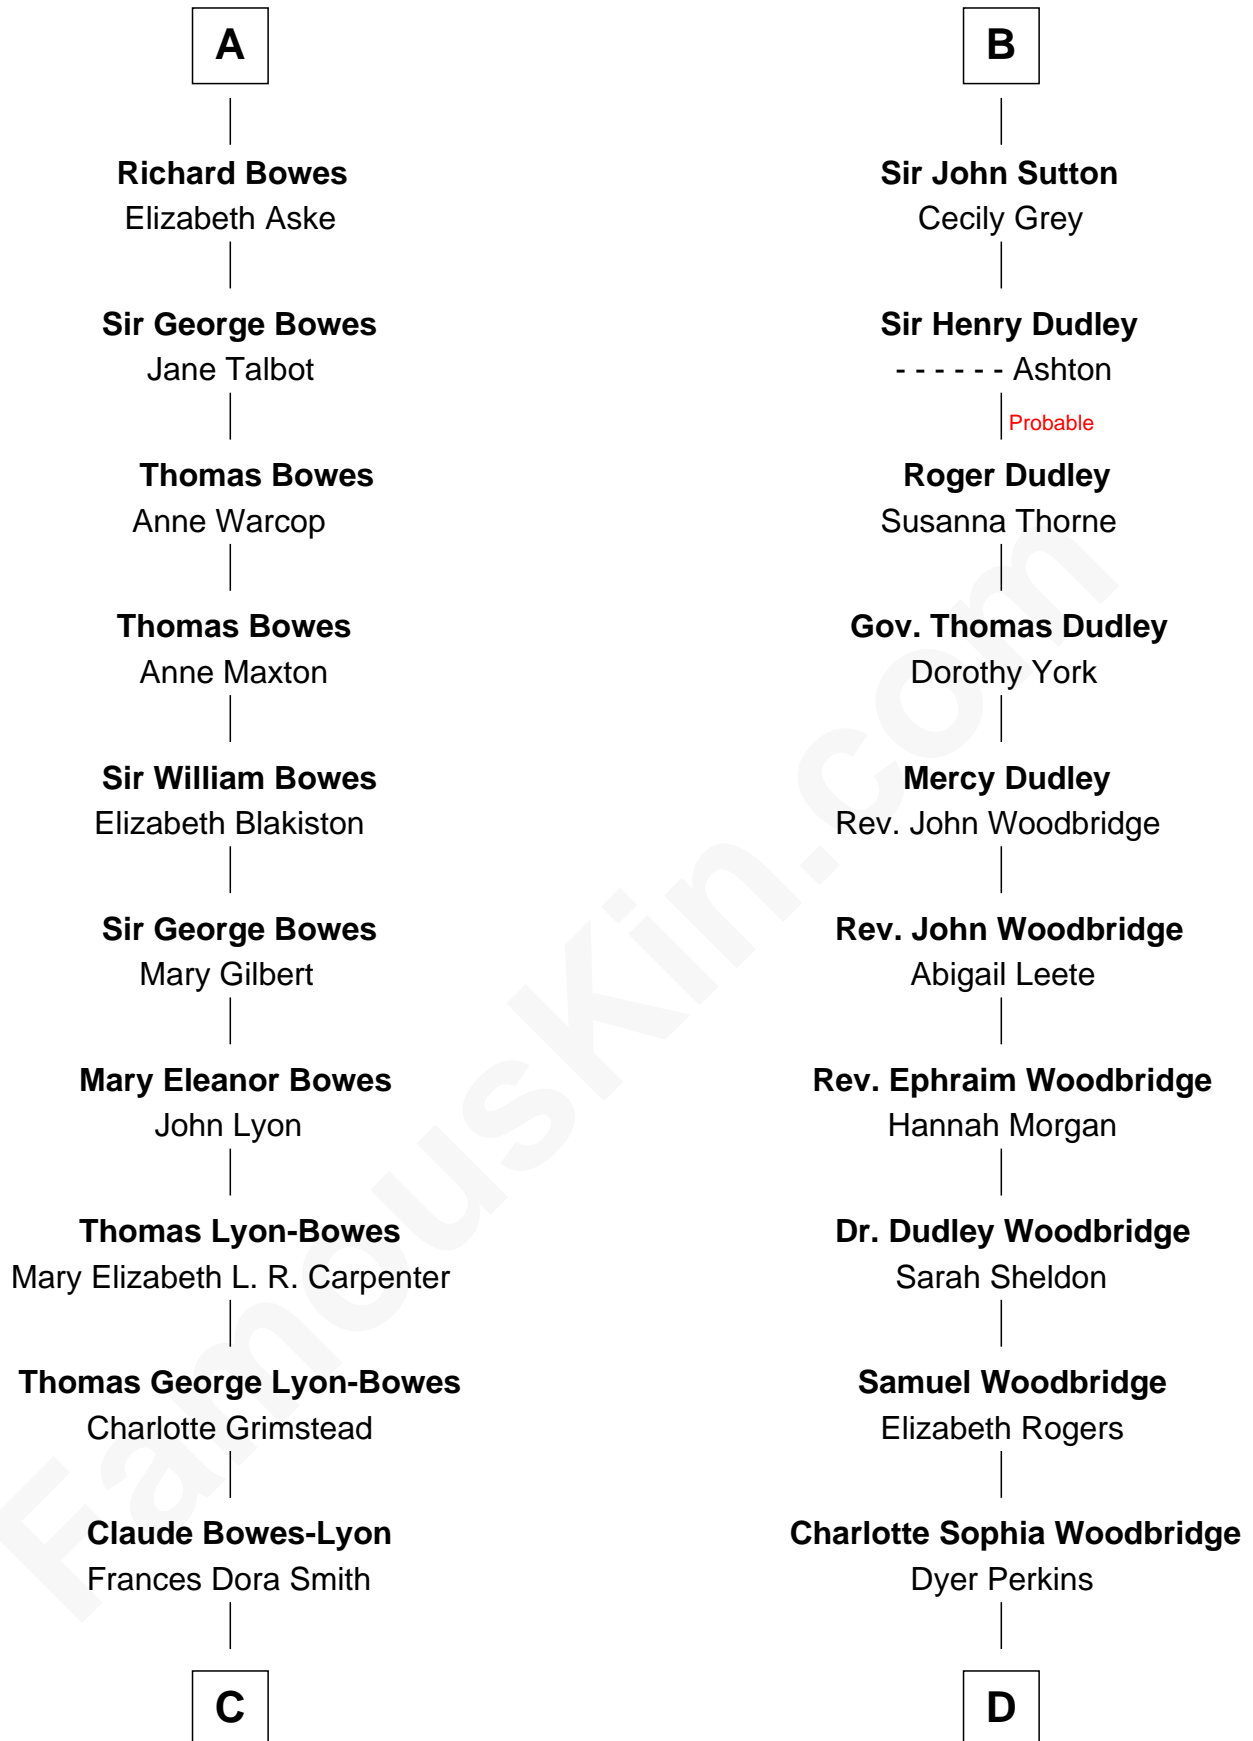

FamousKin.com Relationship Chart of

Prince Harry
Duke of Sussex

20th cousin 1 time removed of

Humphrey Bogart
Movie Actor

Sir James de Audley
Ela Longespee

C

Claude George Bowes-Lyon
Cecilia Nina Cavendish-Bentinck

Elizabeth Bowes-Lyon
George VI, King of the United Kingdom

Elizabeth II, Queen of the United Kingdom
Prince Philip of Edinburgh

Charles III, King of the United Kingdom
Princess Diana Frances Spencer

Prince Harry
Duke of Sussex