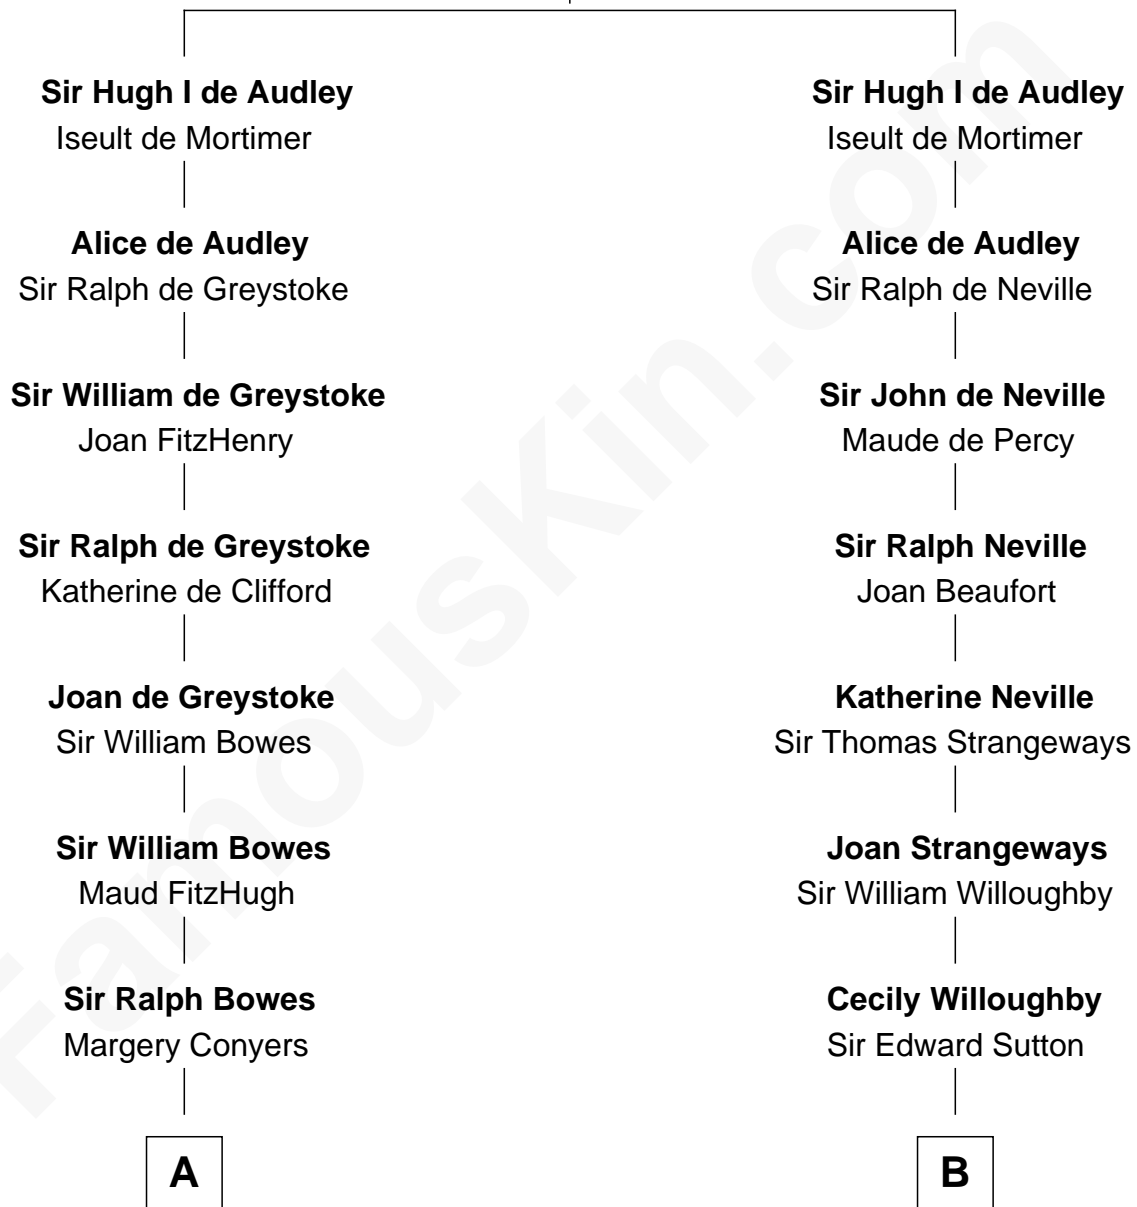

FamousKin.com Relationship Chart of

Prince Harry
Duke of Sussex

20th cousin 1 time removed of

Humphrey Bogart
Movie Actor

Sir James de Audley
Ela Longespee

C

Claude George Bowes-Lyon
Cecilia Nina Cavendish-Bentinck

Elizabeth Bowes-Lyon
George VI, King of the United Kingdom

Elizabeth II, Queen of the United Kingdom
Prince Philip of Edinburgh

Charles III, King of the United Kingdom
Princess Diana Frances Spencer

Prince Harry
Duke of Sussex