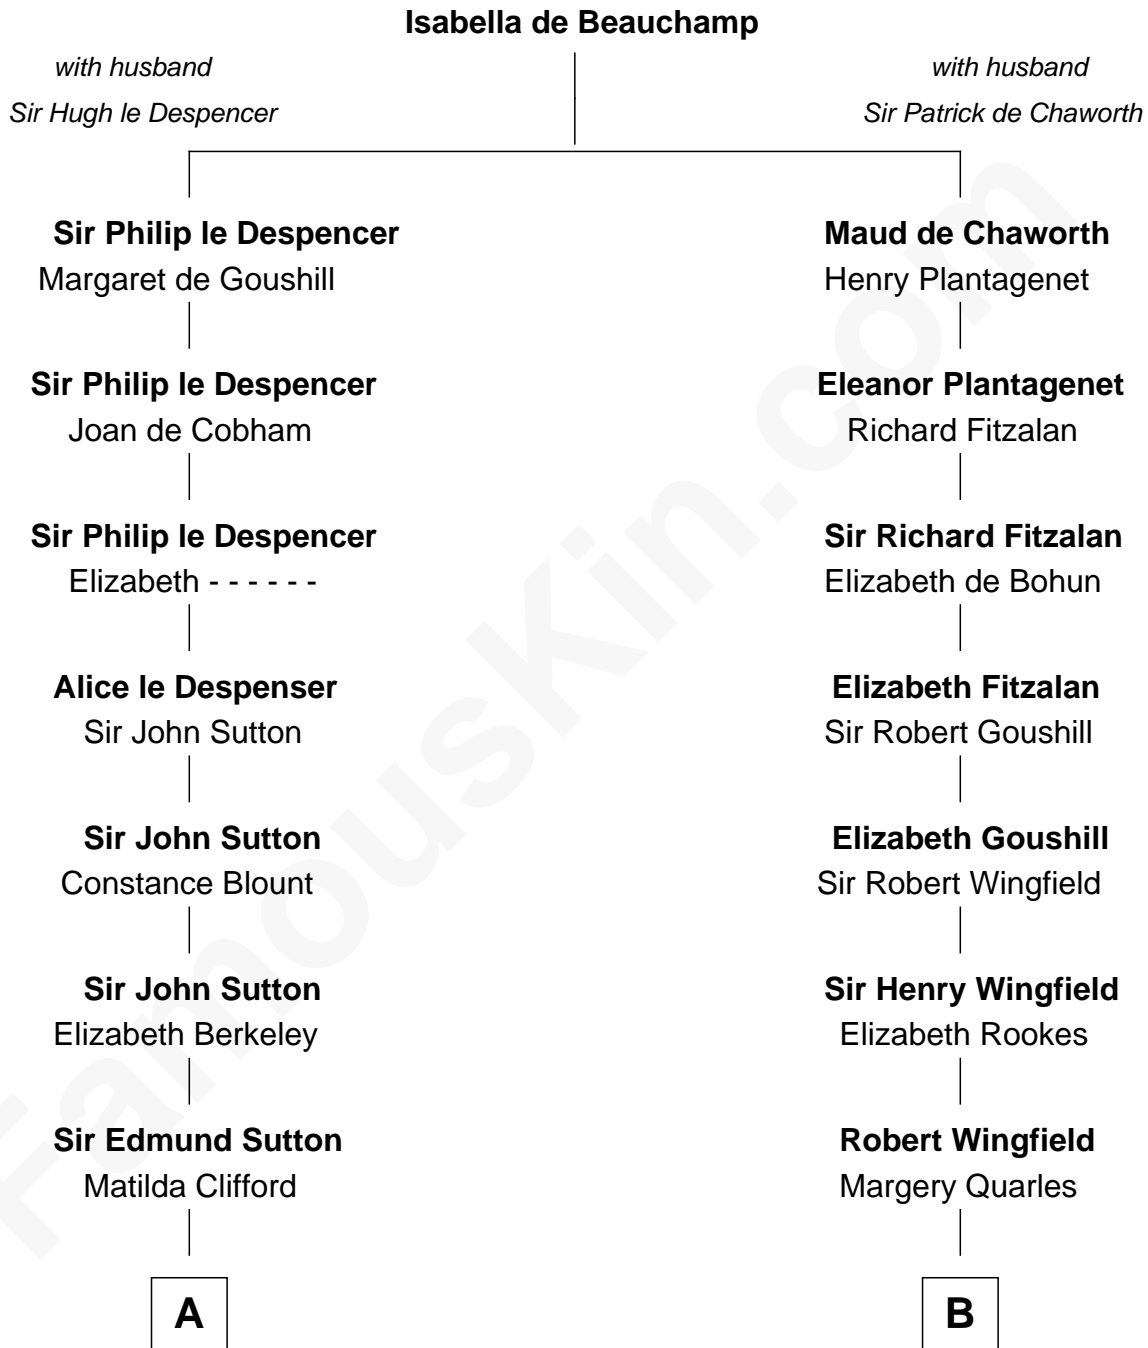

# FamousKin.com Relationship Chart of

**Prince Harry**  
*Duke of Sussex*

18th cousin 3 times removed of

**Gloria Vanderbilt**  
*Fashion Designer*

**C**

**Charles Robert Spencer**

Margaret Baring

**Albert Edward John Spencer**

Cynthia Elinor Beatrix Hamilton

**Edward John Spencer**

Frances Ruth Burke Roche

**Princess Diana Frances Spencer**

Charles III, King of the United Kingdom

**Prince Harry**

*Duke of Sussex*

**D**

**Reginald Claypoole Vanderbilt**

Gloria Maria Mercedes Morgan

**Gloria Vanderbilt**

*Fashion Designer*

FamousKin.com