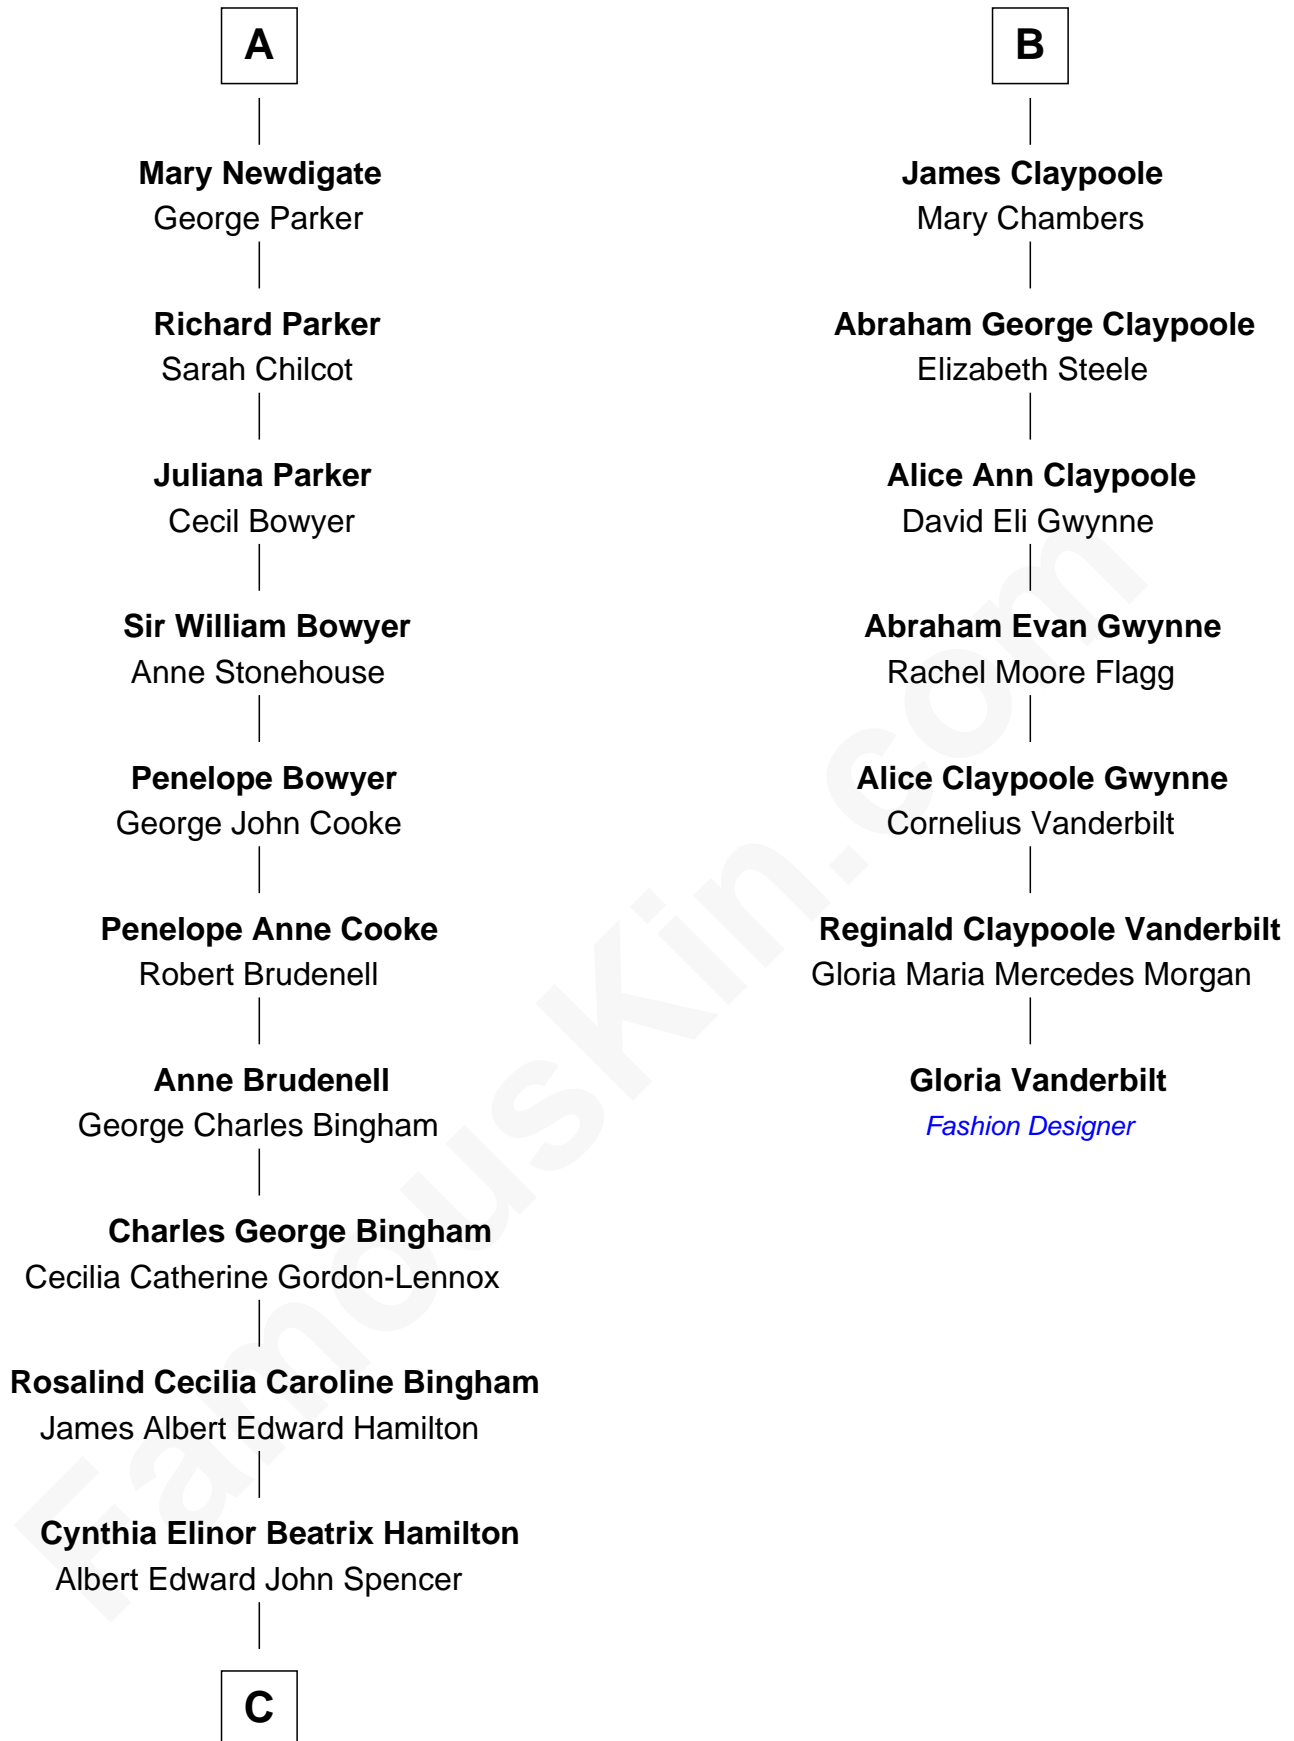

# FamousKin.com Relationship Chart of

**Prince Harry**  
*Duke of Sussex*

13th cousin 6 times removed of

**Gloria Vanderbilt**  
*Fashion Designer*

**Sir Robert Wingfield**  
Elizabeth Goushill

**Elizabeth Wingfield**  
Sir William Brandon

**Anne Brandon**  
Nicholas Sidney

**Sir William Sidney**  
Anne Pagenham

**Lucy Sidney**  
Sir James Harington

**Frances Harington**  
Sir William Leigh

**Sir Francis Leigh**  
Mary Egerton

**Juliana Leigh**  
Sir Richard Newdigate

**A**

**Sir Henry Wingfield**  
Elizabeth Rookes

**Robert Wingfield**  
Margery Quarles

**Robert Wingfield**  
Elizabeth Cecil

**Dorothy Wingfield**  
Adam Claypoole

**John Claypoole**  
Mary Angell

**James Claypoole**  
Helen Mercer

**Joseph Claypoole**  
Edith Ward

**B**

**C**

—  
**Edward John Spencer**  
Frances Ruth Burke Roche

—  
**Princess Diana Frances Spencer**  
Charles III, King of the United Kingdom

—  
**Prince Harry**  
*Duke of Sussex*