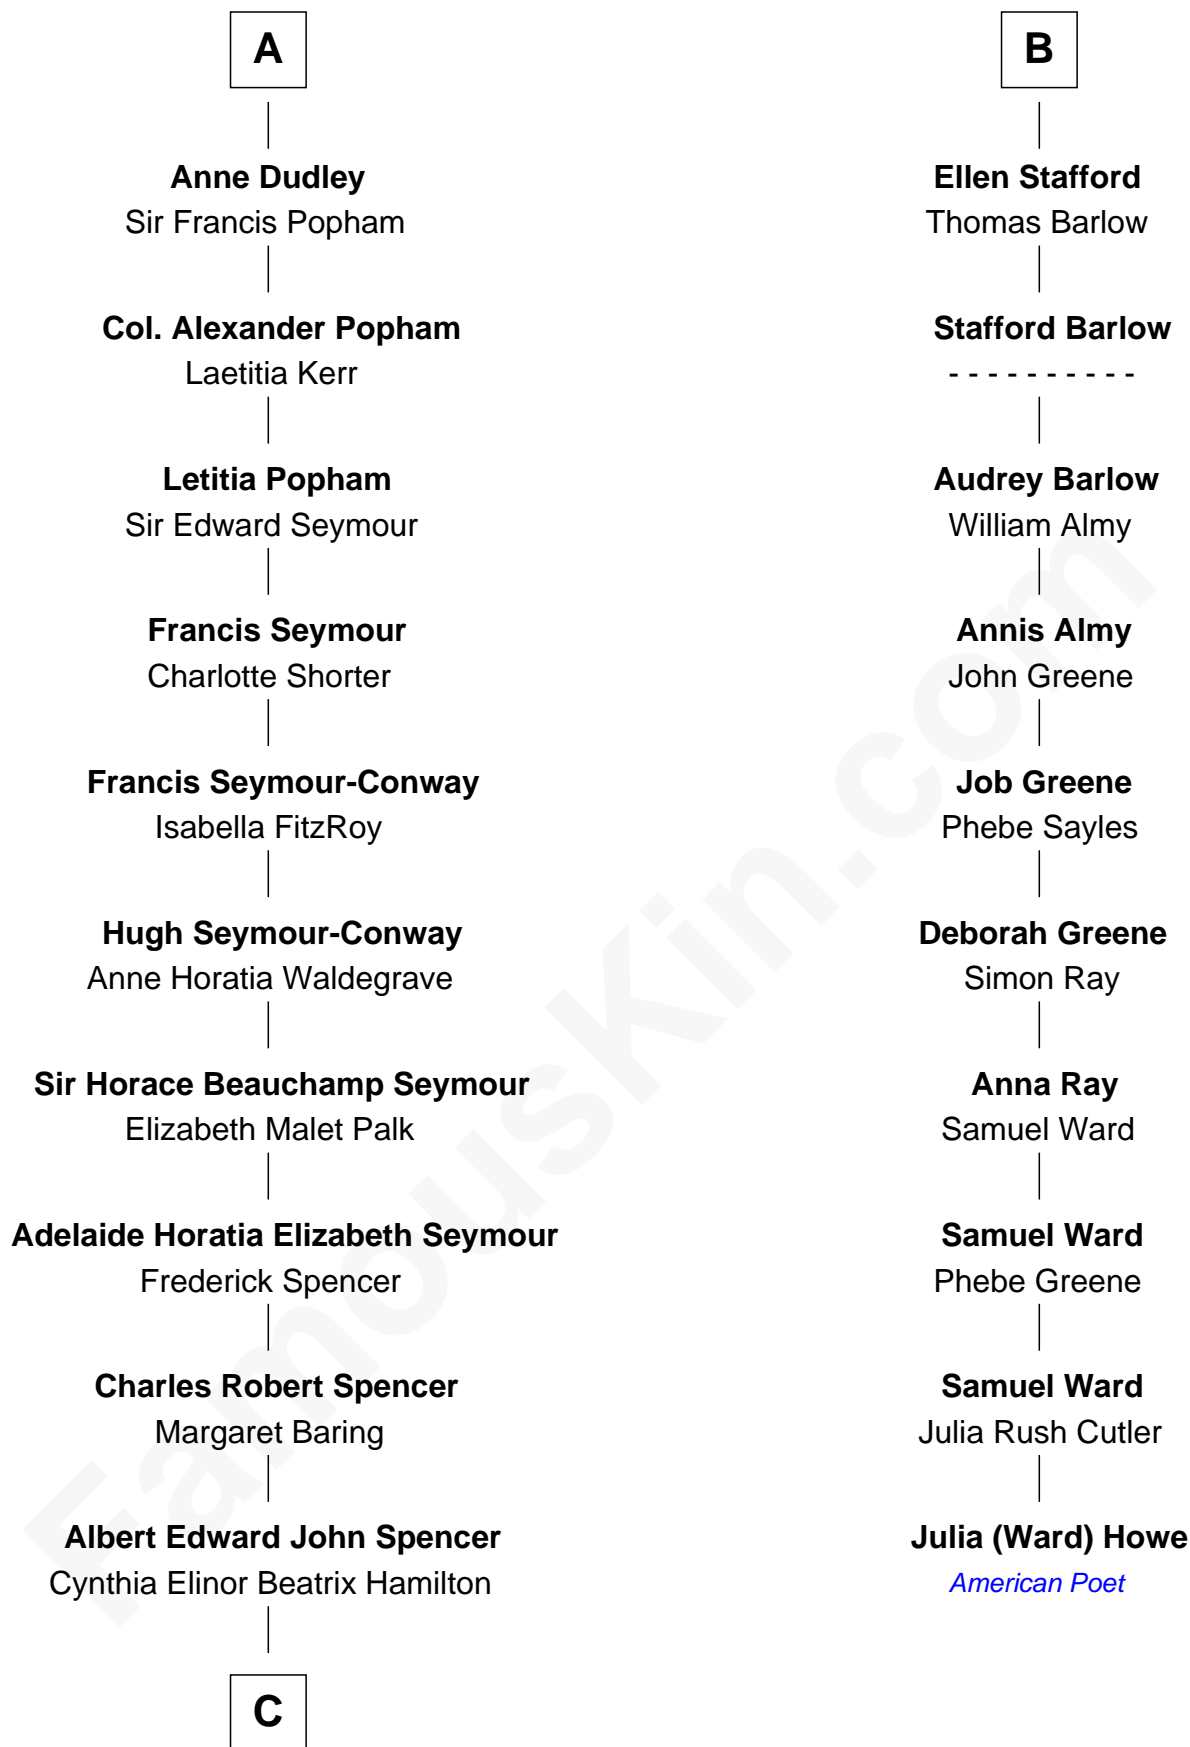

FamousKin.com Relationship Chart of

Prince Harry
Duke of Sussex

16th cousin 3 times removed of

Julia (Ward) Howe

Author of "The Battle Hymn of the Republic"

C

Edward John Spencer
Frances Ruth Burke Roche

Princess Diana Frances Spencer
Charles III, King of the United Kingdom

Prince Harry
Duke of Sussex

FamousKin.com