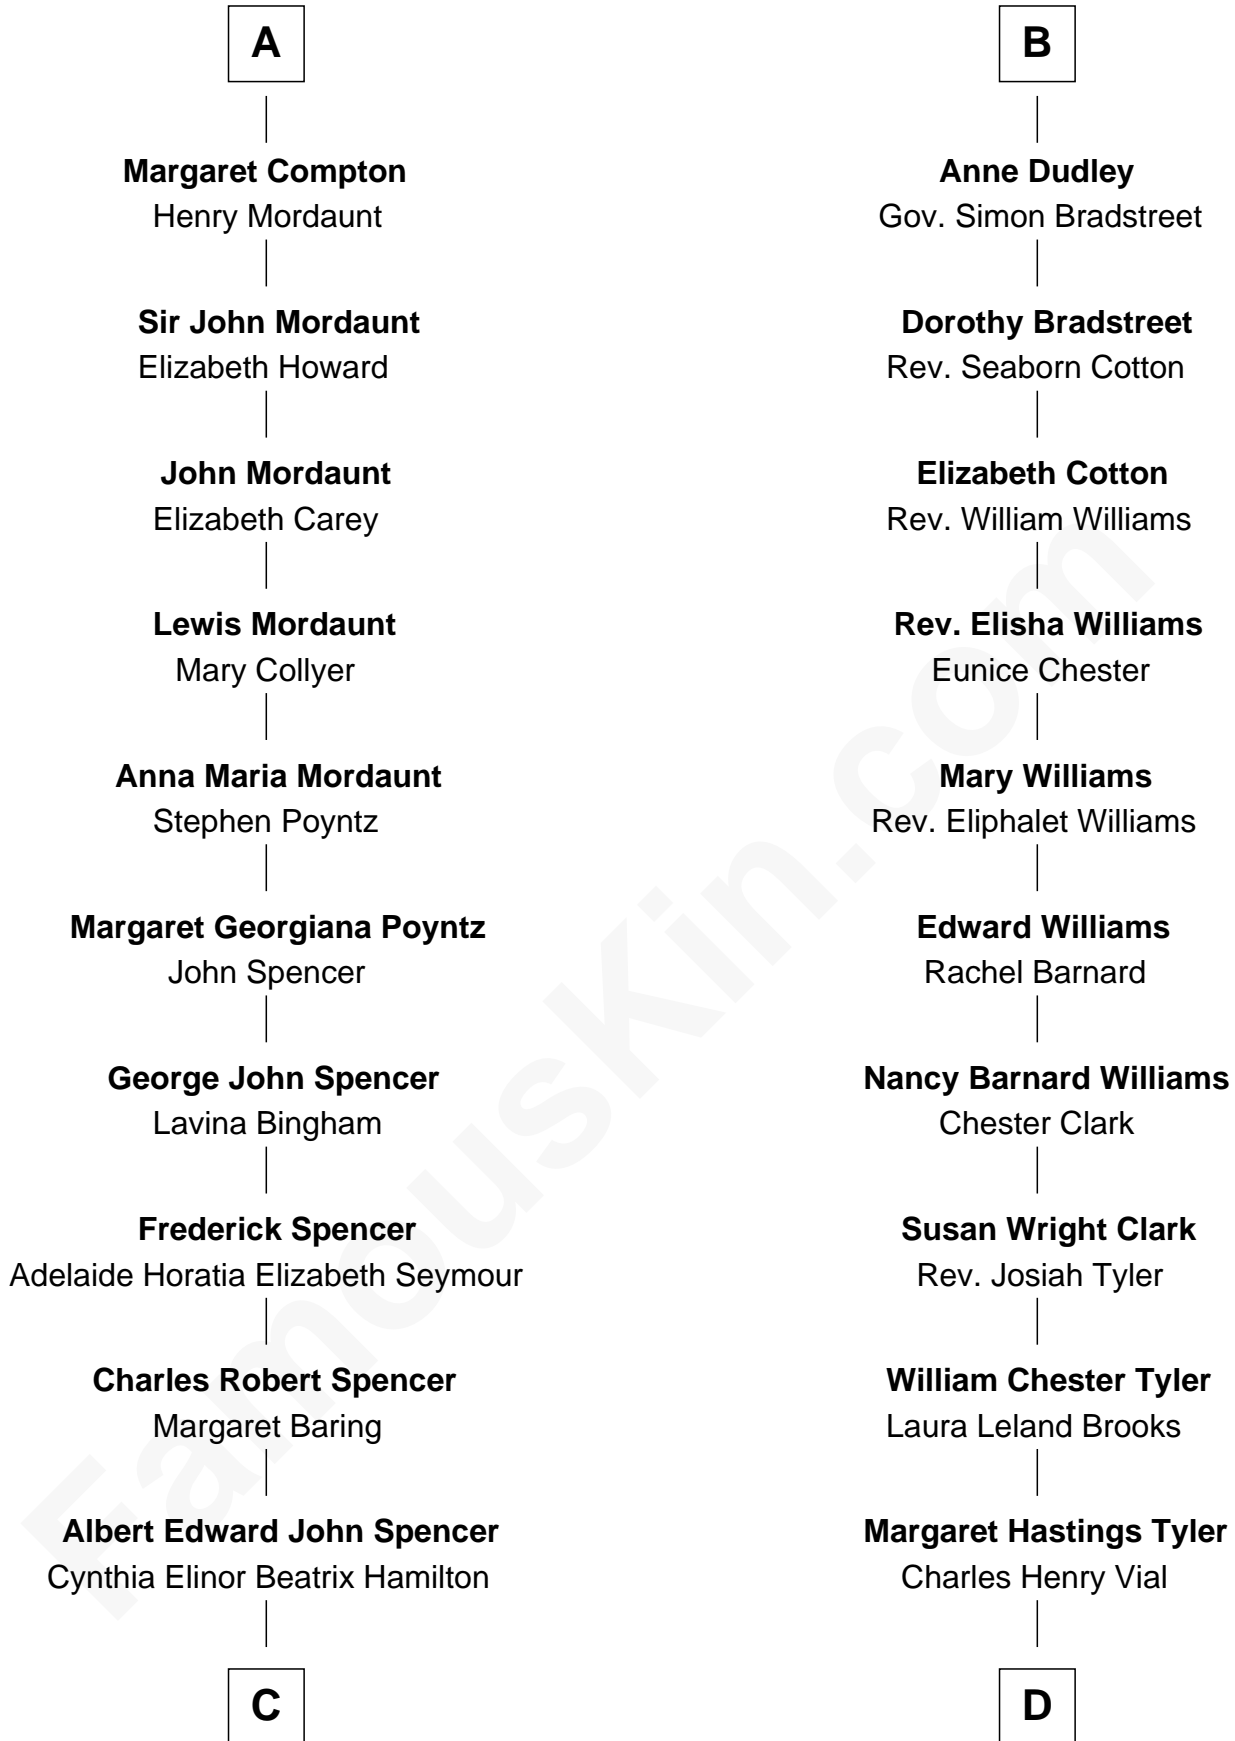

FamousKin.com Relationship Chart of

Prince Harry
Duke of Sussex

19th cousin of

Kate Upton

Sports Illustrated Swimsuit Cover Model

C

Edward John Spencer
Frances Ruth Burke Roche

Princess Diana Frances Spencer
Charles III, King of the United Kingdom