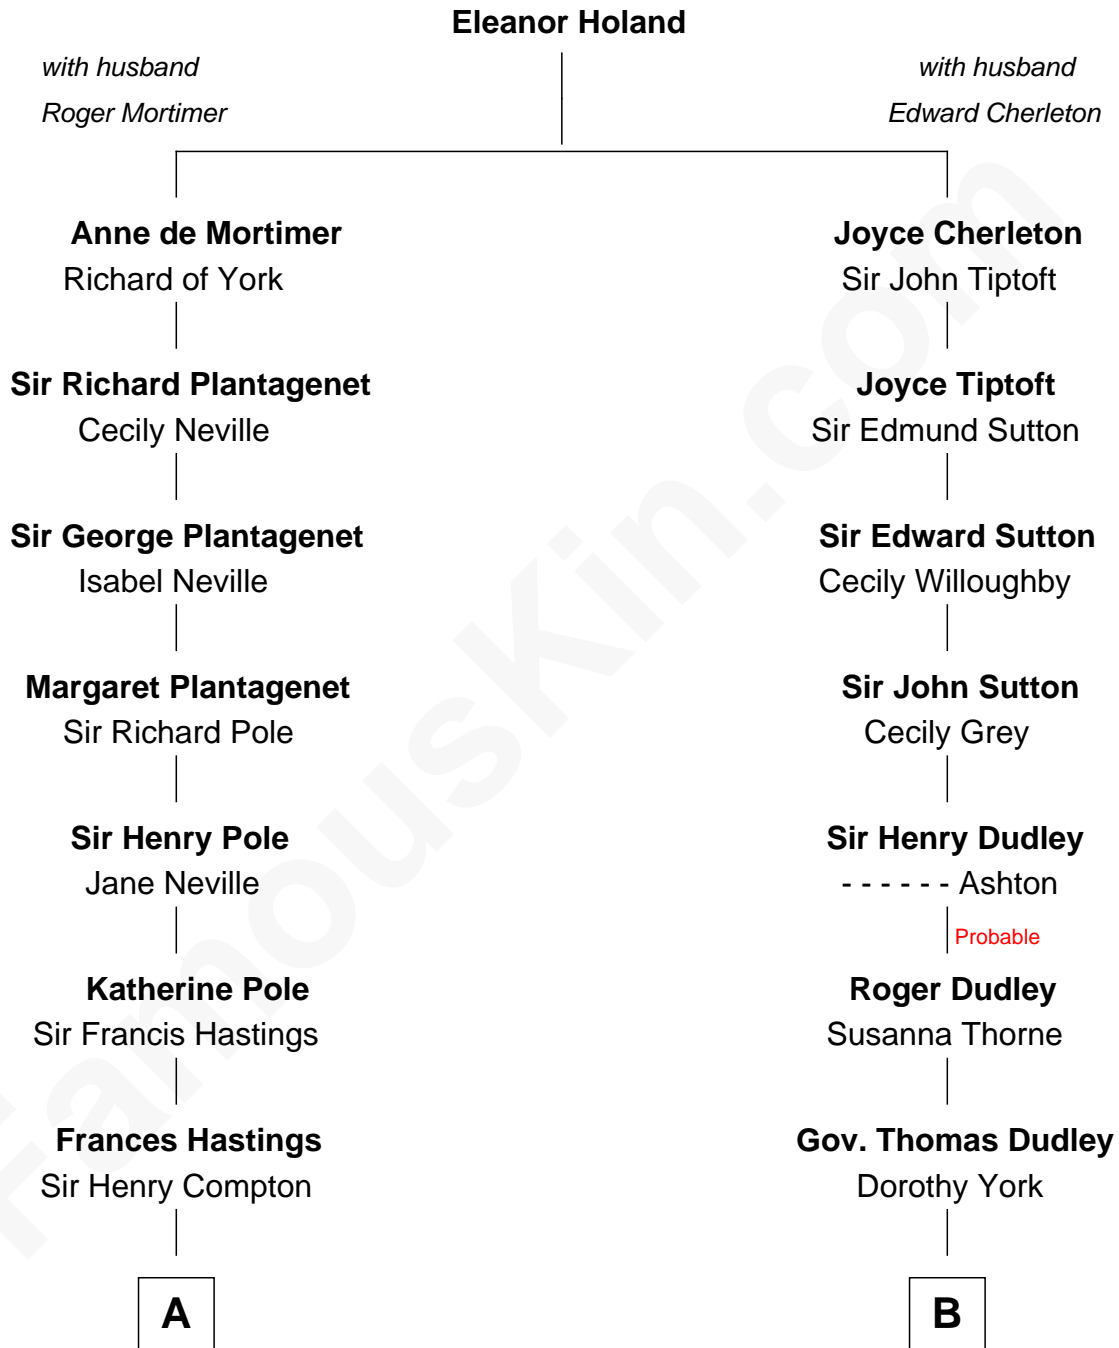

FamousKin.com Relationship Chart of

Prince Harry
Duke of Sussex

19th cousin of

Kate Upton

Sports Illustrated Swimsuit Cover Model

C

Edward John Spencer
Frances Ruth Burke Roche

Princess Diana Frances Spencer
Charles III, King of the United Kingdom