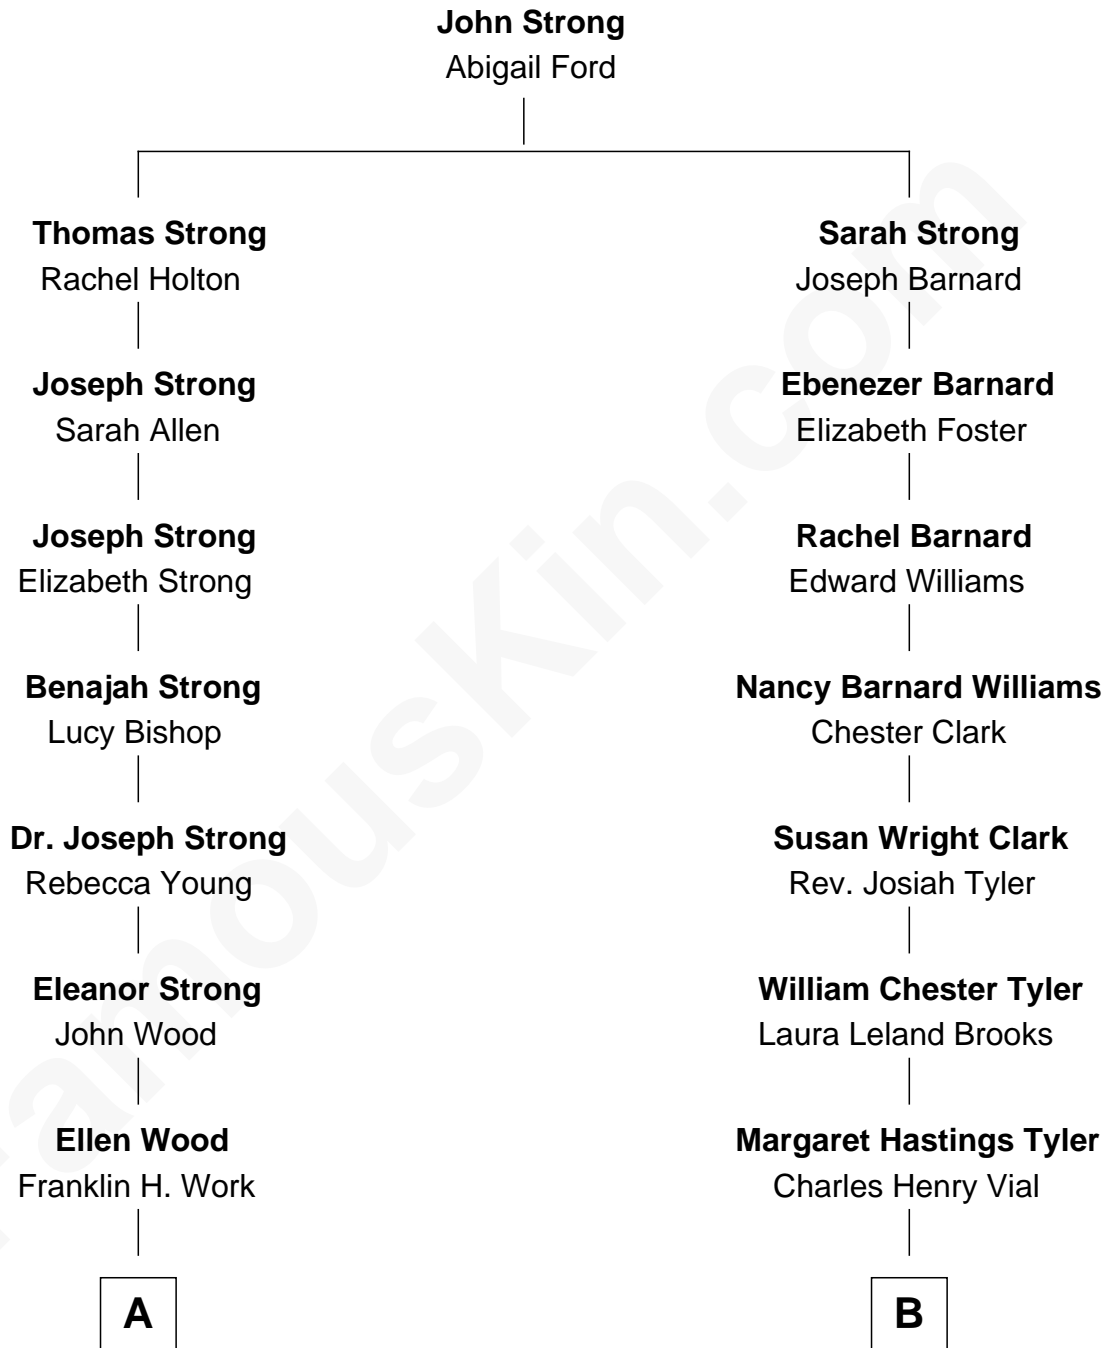

# FamousKin.com Relationship Chart of

**Prince Harry**  
*Duke of Sussex*

9th cousin 2 times removed of

**Kate Upton**

*Sports Illustrated Swimsuit Cover Model*

**A**

**Frances Eleanor Work**  
James Boothby Burke Roche

**Edmund Maurice Burke Roche**  
Ruth Sylvia Gill

**Frances Ruth Burke Roche**  
Edward John Spencer

**Princess Diana Frances Spencer**  
Charles III, King of the United Kingdom

**Prince Harry**  
*Duke of Sussex*

**B**

**Elizabeth Brooks Vial**  
Stephen Edward Upton

**Jefferson Matthew Upton**  
Shelley Fawn Davis

**Kate Upton**  
*Model and Actress*