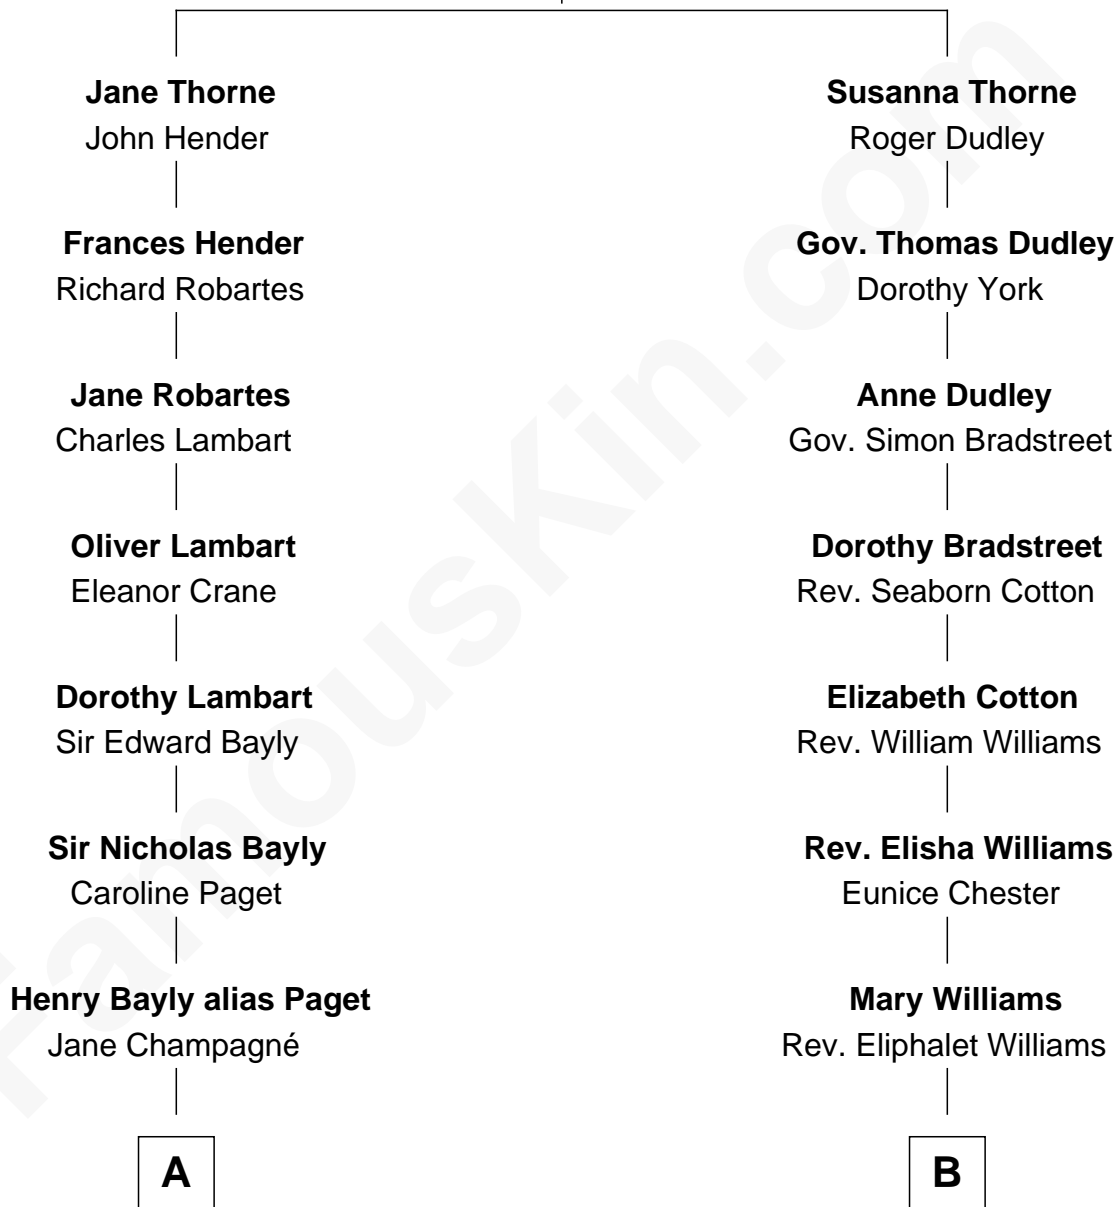

# FamousKin.com Relationship Chart of

**Prince Harry**  
*Duke of Sussex*

14th cousin of

**Kate Upton**

*Sports Illustrated Swimsuit Cover Model*

**Thomas Thorne**  
Mary Purefoy

**A**

**Henry William Paget**  
Lady Caroline Elizabeth Villiers

**Lady Caroline Paget**  
Charles Gordon-Lennox

**Cecilia Catherine Gordon-Lennox**  
Charles George Bingham

**Rosalind Cecilia Caroline Bingham**  
James Albert Edward Hamilton

**Cynthia Elinor Beatrix Hamilton**  
Albert Edward John Spencer

**Edward John Spencer**  
Frances Ruth Burke Roche

**Princess Diana Frances Spencer**  
Charles III, King of the United Kingdom

**Prince Harry**  
*Duke of Sussex*

**B**

**Edward Williams**  
Rachel Barnard