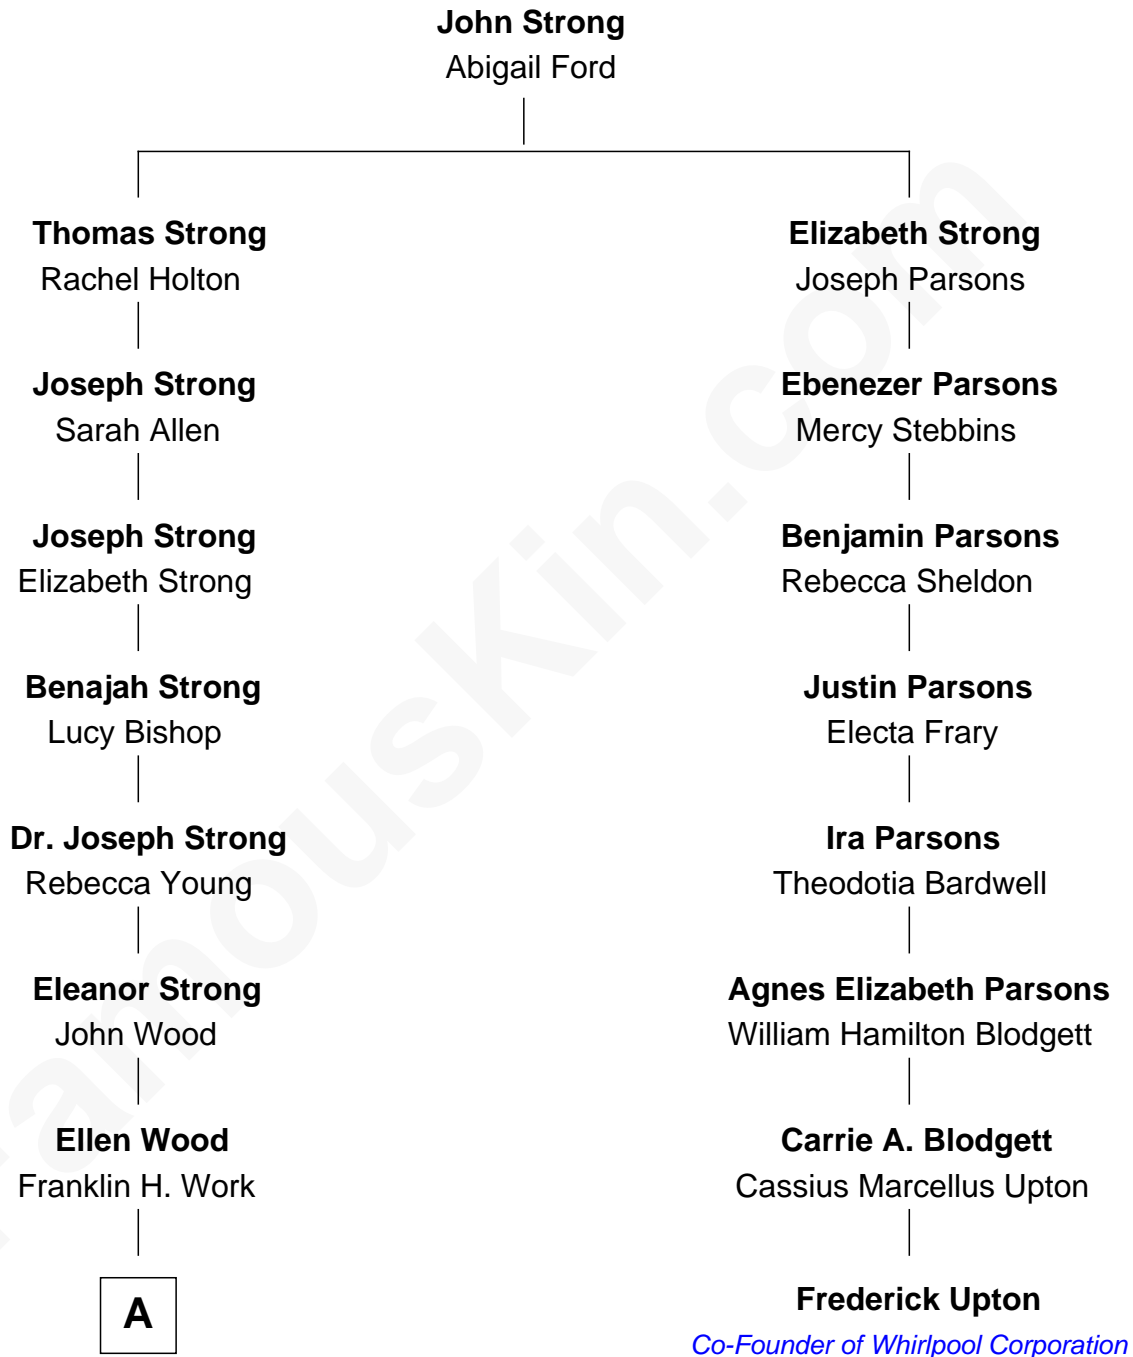

# FamousKin.com Relationship Chart of

**Prince Harry**  
*Duke of Sussex*

7th cousin 4 times removed of

**Frederick Upton**

*Co-Founder of Whirlpool Corporation*

**A**

—  
**Frances Eleanor Work**  
James Boothby Burke Roche

—  
**Edmund Maurice Burke Roche**  
Ruth Sylvia Gill

—  
**Frances Ruth Burke Roche**  
Edward John Spencer

—  
**Princess Diana Frances Spencer**  
Charles III, King of the United Kingdom

—  
**Prince Harry**  
*Duke of Sussex*