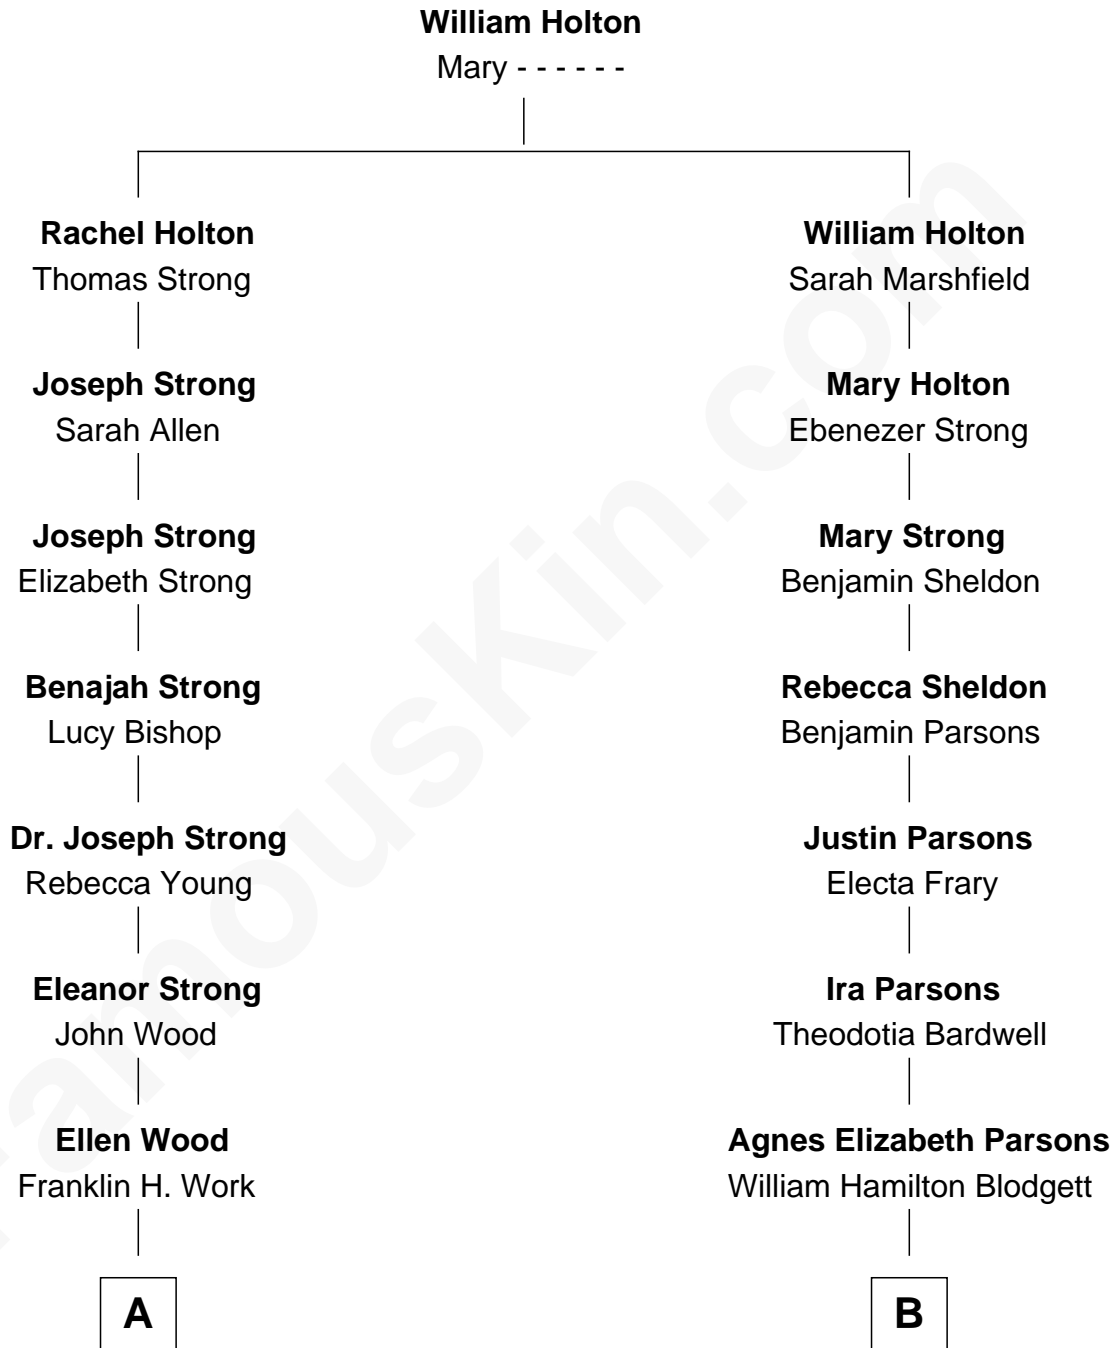

FamousKin.com Relationship Chart of

Prince Harry
Duke of Sussex

8th cousin 3 times removed of

Frederick Upton

Co-Founder of Whirlpool Corporation

A

Frances Eleanor Work
James Boothby Burke Roche

Edmund Maurice Burke Roche
Ruth Sylvia Gill

Frances Ruth Burke Roche
Edward John Spencer

Princess Diana Frances Spencer
Charles III, King of the United Kingdom

Prince Harry
Duke of Sussex

B

Carrie A. Blodgett
Cassius Marcellus Upton

Frederick Upton
Co-Founder of Whirlpool Corporation