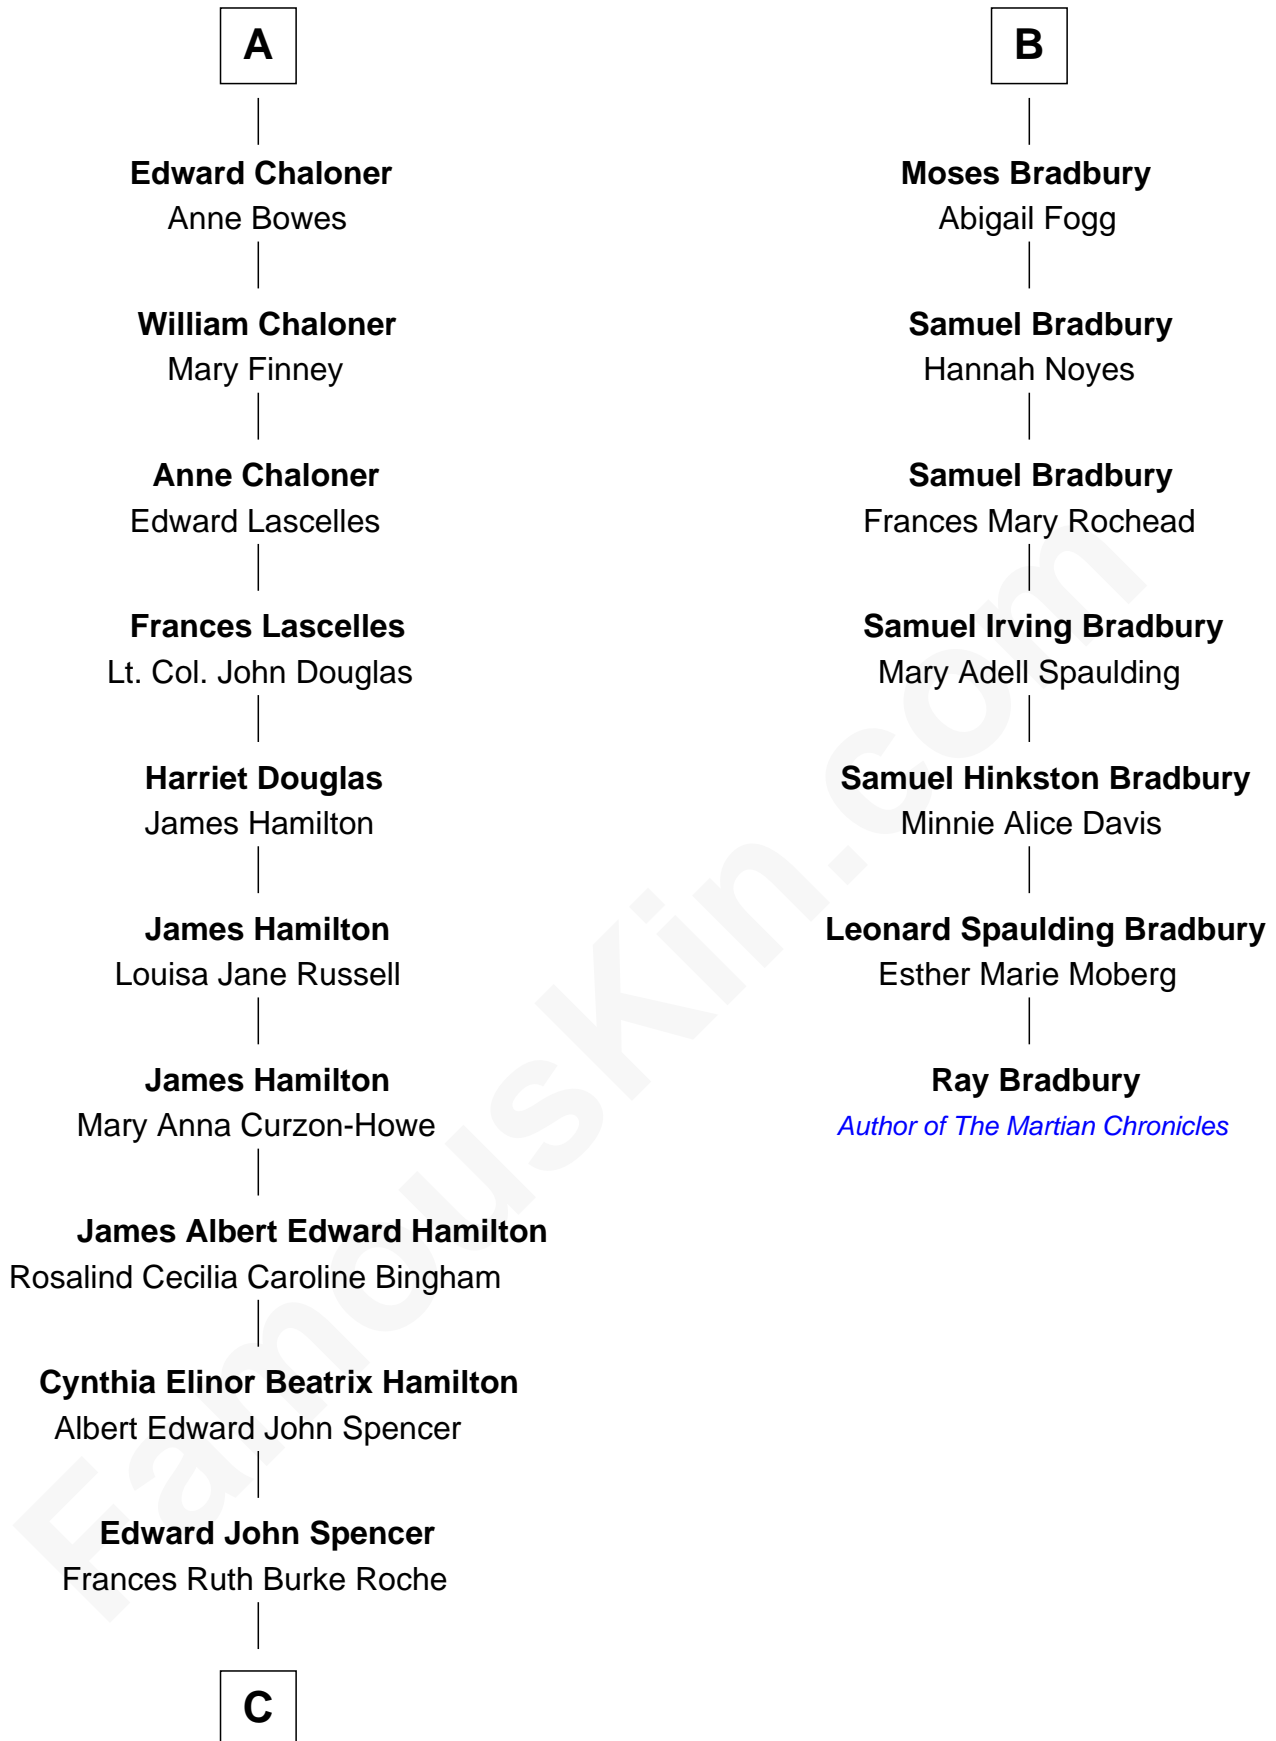

FamousKin.com Relationship Chart of

Prince Harry
Duke of Sussex

13th cousin 5 times removed of

Ray Bradbury
Author of The Martian Chronicles

C

Princess Diana Frances Spencer
Charles III, King of the United Kingdom

Prince Harry
Duke of Sussex

FamousKin.com