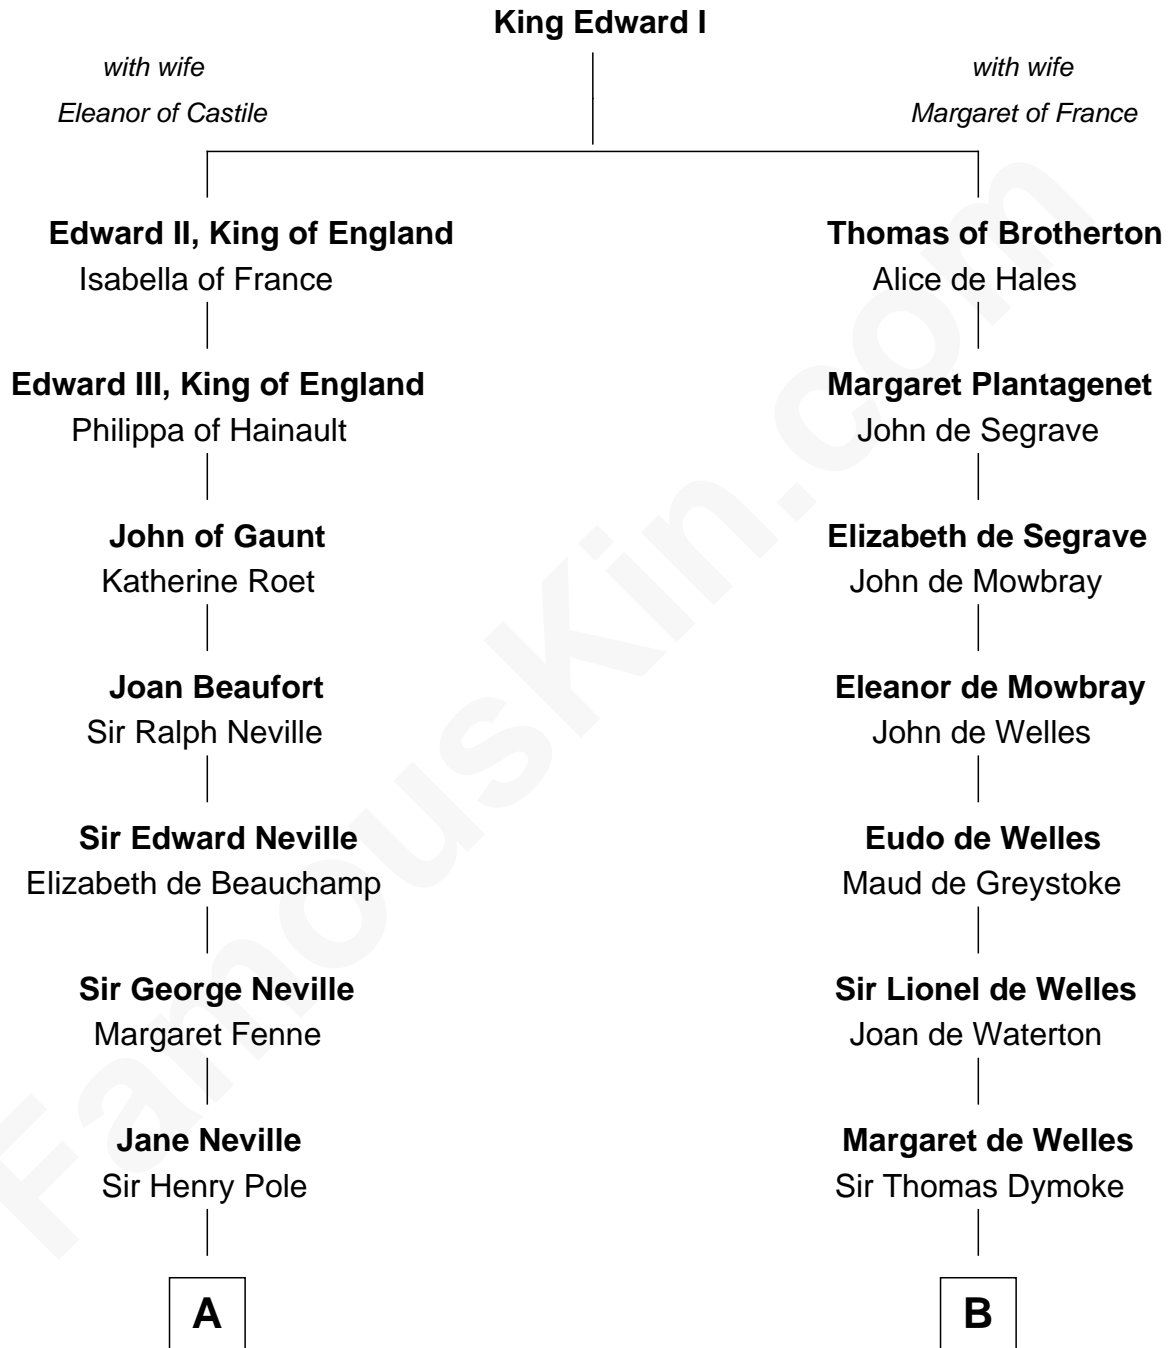

FamousKin.com Relationship Chart of

Prince Harry
Duke of Sussex

21st cousin of

Ray Bradbury

Author of The Martian Chronicles

C

Charles Robert Spencer

Margaret Baring

Albert Edward John Spencer

Cynthia Elinor Beatrix Hamilton

Edward John Spencer

Frances Ruth Burke Roche

Princess Diana Frances Spencer

Charles III, King of the United Kingdom

Prince Harry

Duke of Sussex