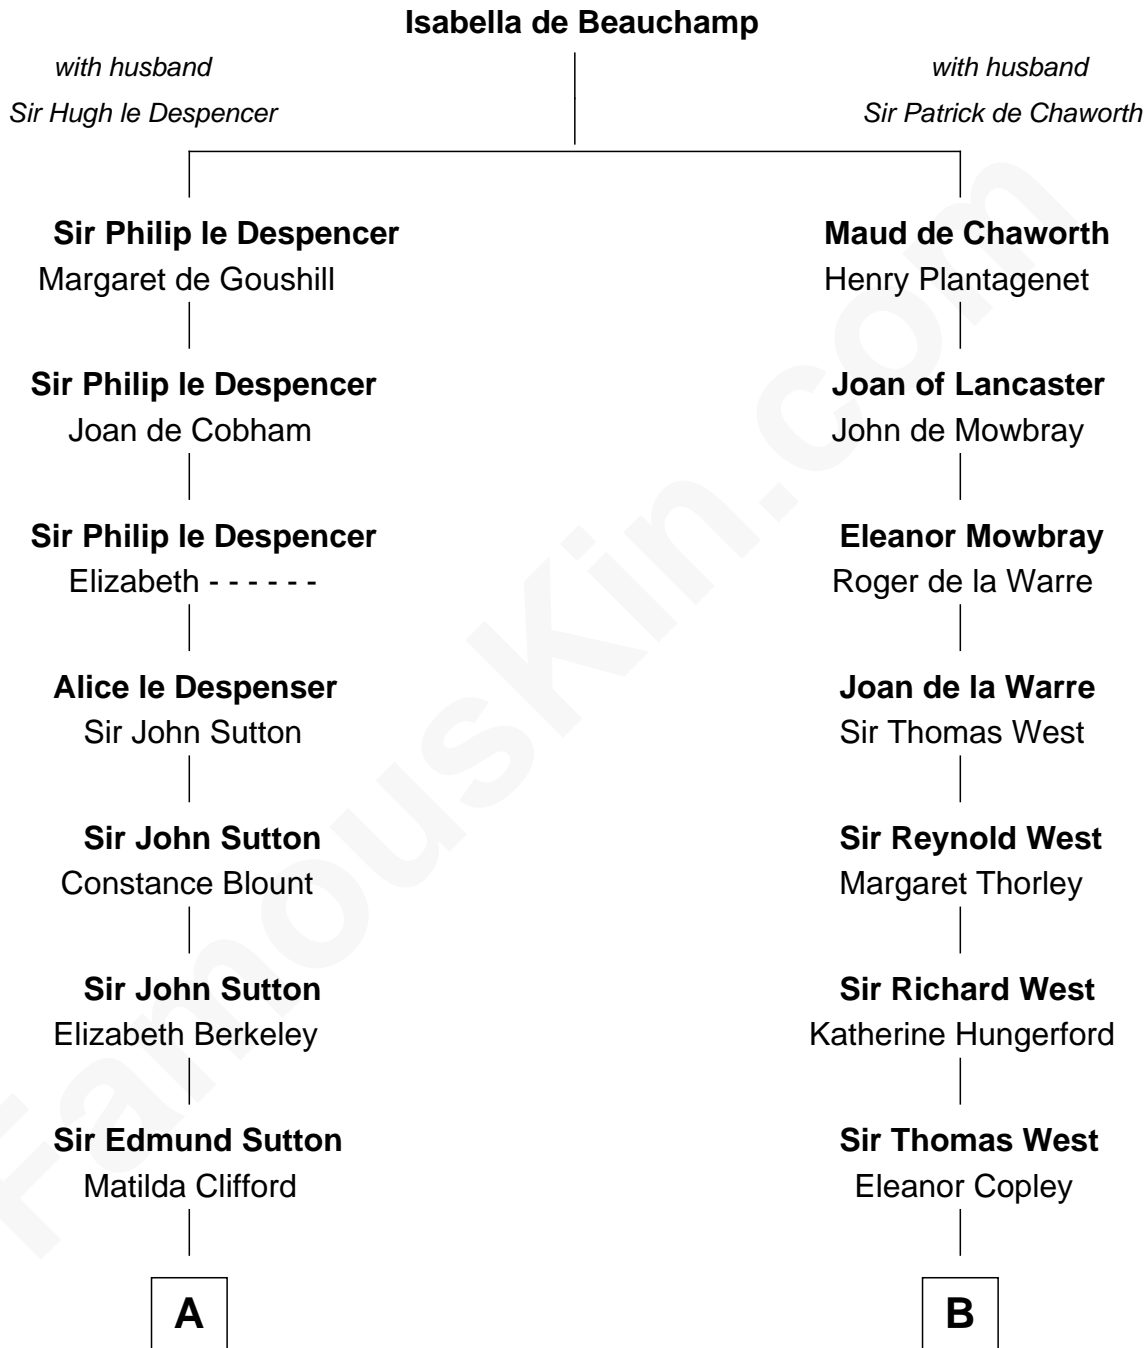

FamousKin.com Relationship Chart of

Prince Harry
Duke of Sussex

20th cousin 1 time removed of

Ray Bradbury
Author of The Martian Chronicles

C

Charles Robert Spencer

Margaret Baring

Albert Edward John Spencer

Cynthia Elinor Beatrix Hamilton

Edward John Spencer

Frances Ruth Burke Roche

Princess Diana Frances Spencer

Charles III, King of the United Kingdom

Prince Harry

Duke of Sussex

D