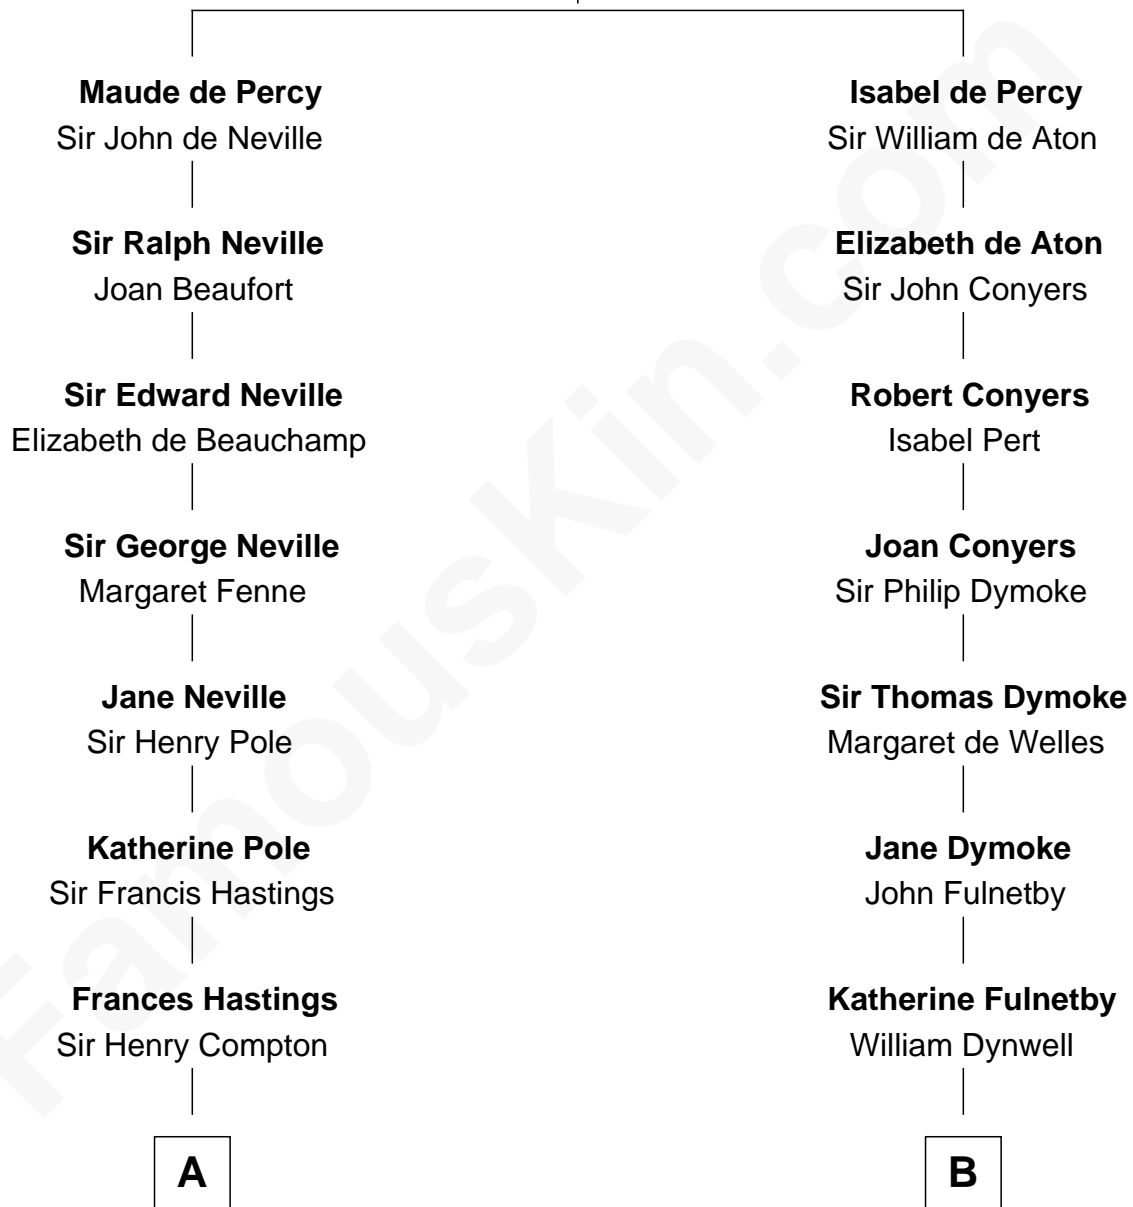

FamousKin.com Relationship Chart of

Prince Harry
Duke of Sussex

19th cousin of

Ray Bradbury

Author of The Martian Chronicles

Sir Henry de Percy
Idoine de Clifford

C

Edward John Spencer
Frances Ruth Burke Roche

Princess Diana Frances Spencer
Charles III, King of the United Kingdom

Prince Harry
Duke of Sussex

D

Samuel Hinkston Bradbury
Minnie Alice Davis

Leonard Spaulding Bradbury
Esther Marie Moberg

Ray Bradbury
Author of The Martian Chronicles