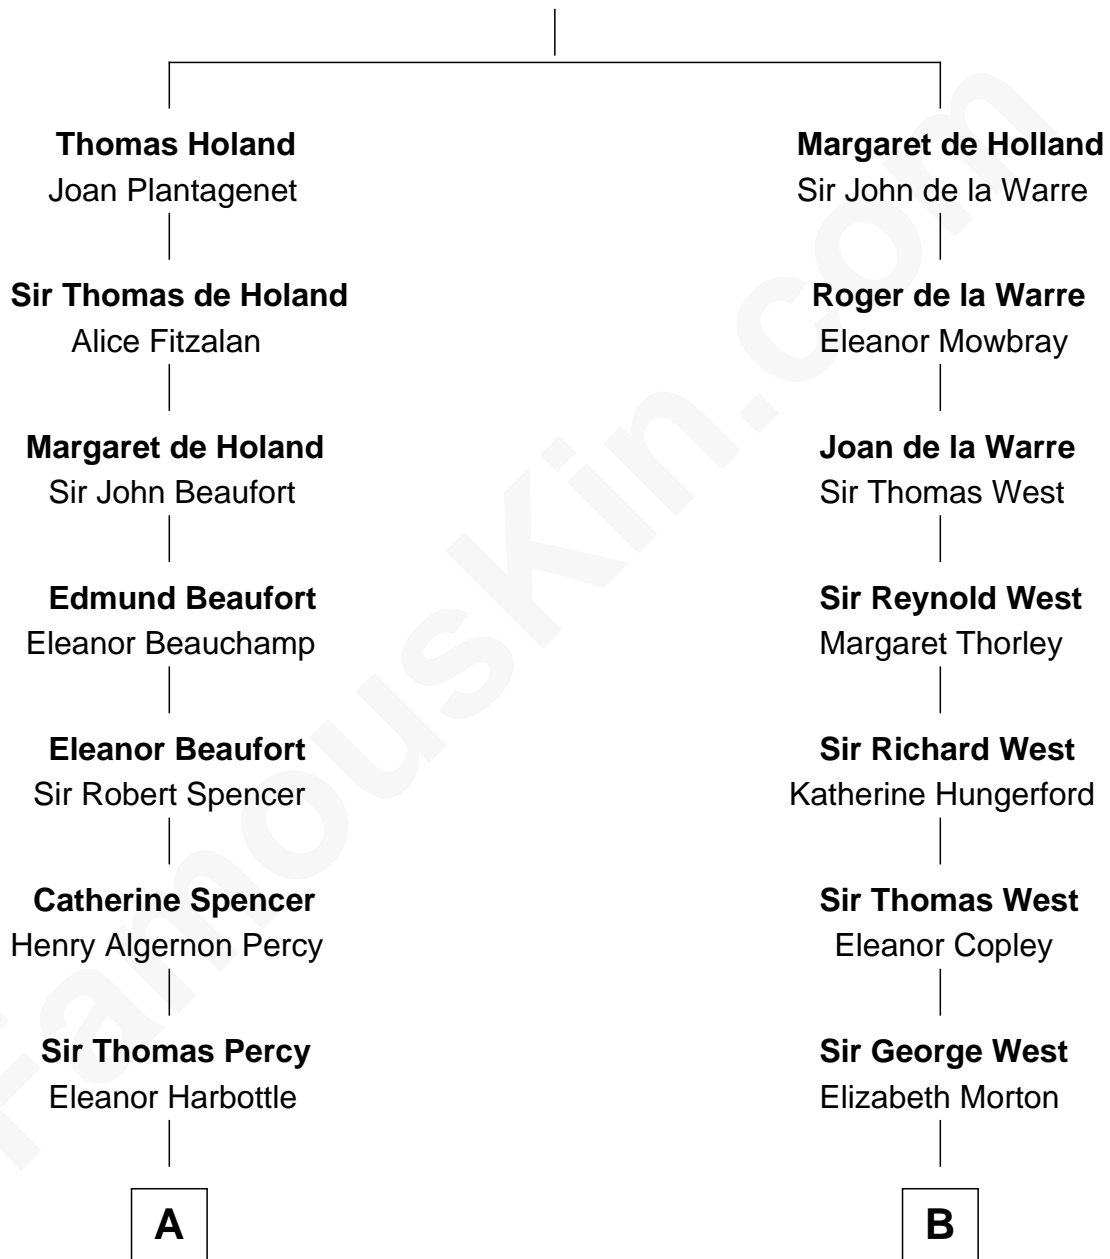

# FamousKin.com Relationship Chart of

**Prince Harry**  
*Duke of Sussex*

19th cousin 2 times removed of

**Ray Bradbury**  
*Author of The Martian Chronicles*

**Sir Robert de Holland**  
Maude la Zouche

**C**

**Charles Robert Spencer**

Margaret Baring

**Albert Edward John Spencer**

Cynthia Elinor Beatrix Hamilton

**Edward John Spencer**

Frances Ruth Burke Roche

**Princess Diana Frances Spencer**

Charles III, King of the United Kingdom

**Prince Harry**

*Duke of Sussex*

**D**

**Samuel Hinkston Bradbury**

Minnie Alice Davis

**Leonard Spaulding Bradbury**

Esther Marie Moberg

**Ray Bradbury**