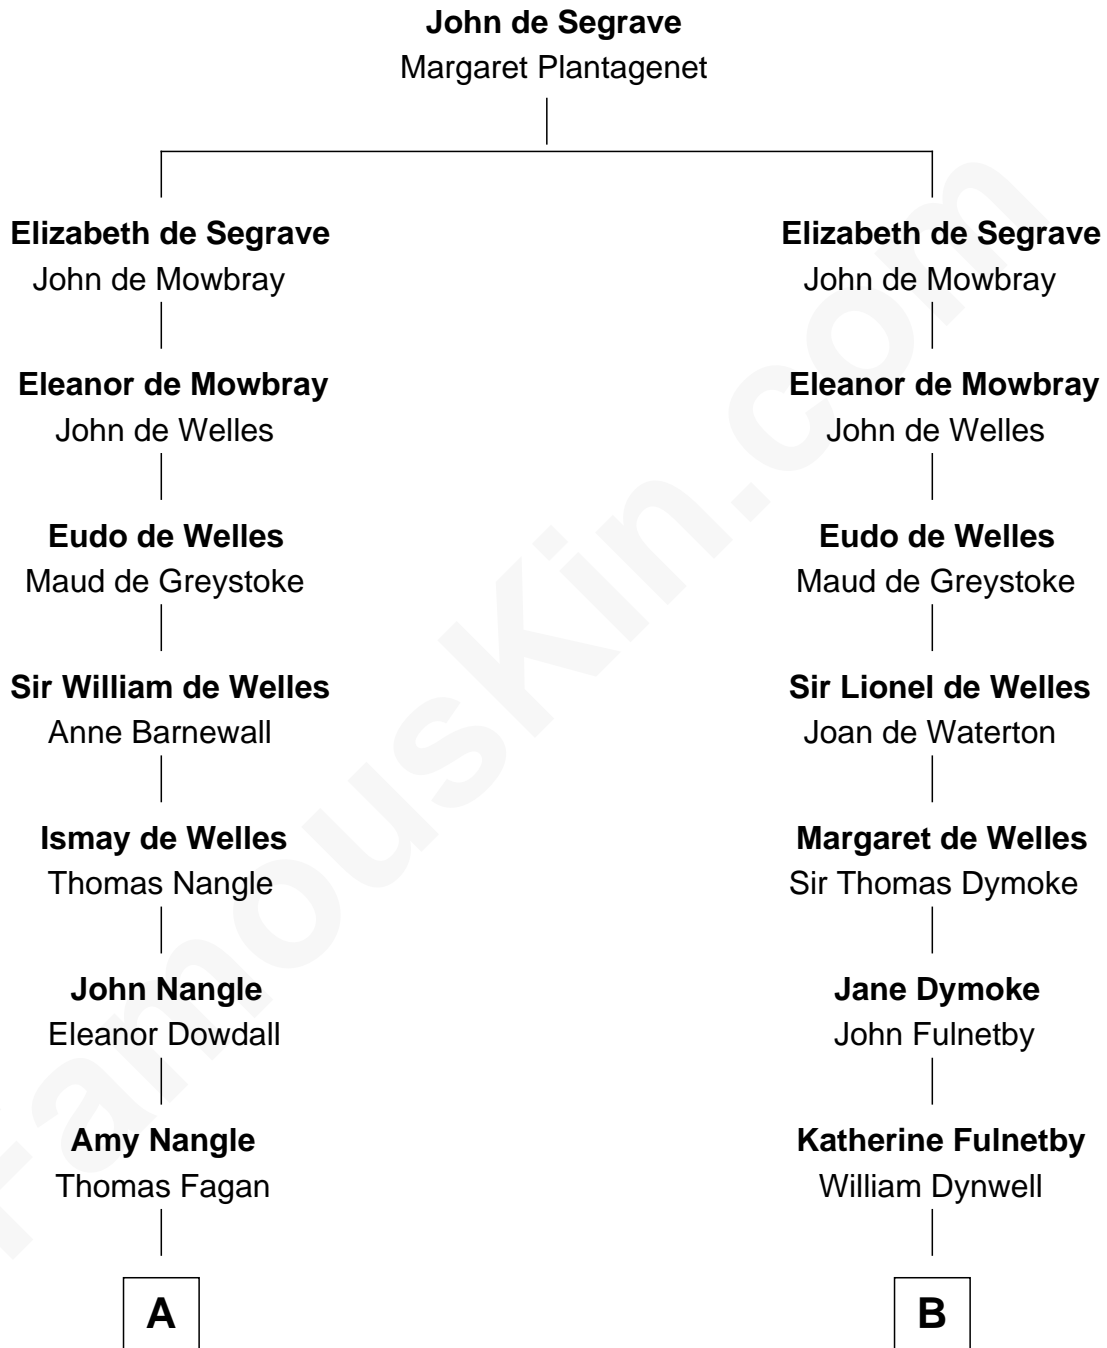

# FamousKin.com Relationship Chart of

**Prince Harry**  
*Duke of Sussex*

19th cousin 1 time removed of

**Ray Bradbury**  
*Author of The Martian Chronicles*

**C**

**Elizabeth Bowes-Lyon**

George VI, King of the United Kingdom

**Elizabeth II, Queen of the United Kingdom**

Prince Philip of Edinburgh

**Charles III, King of the United Kingdom**

Princess Diana Frances Spencer

**Prince Harry**

*Duke of Sussex*

**D**

**Samuel Hinkston Bradbury**

Minnie Alice Davis

**Leonard Spaulding Bradbury**

Esther Marie Moberg

**Ray Bradbury**

*Author of The Martian Chronicles*

FamousKin.com