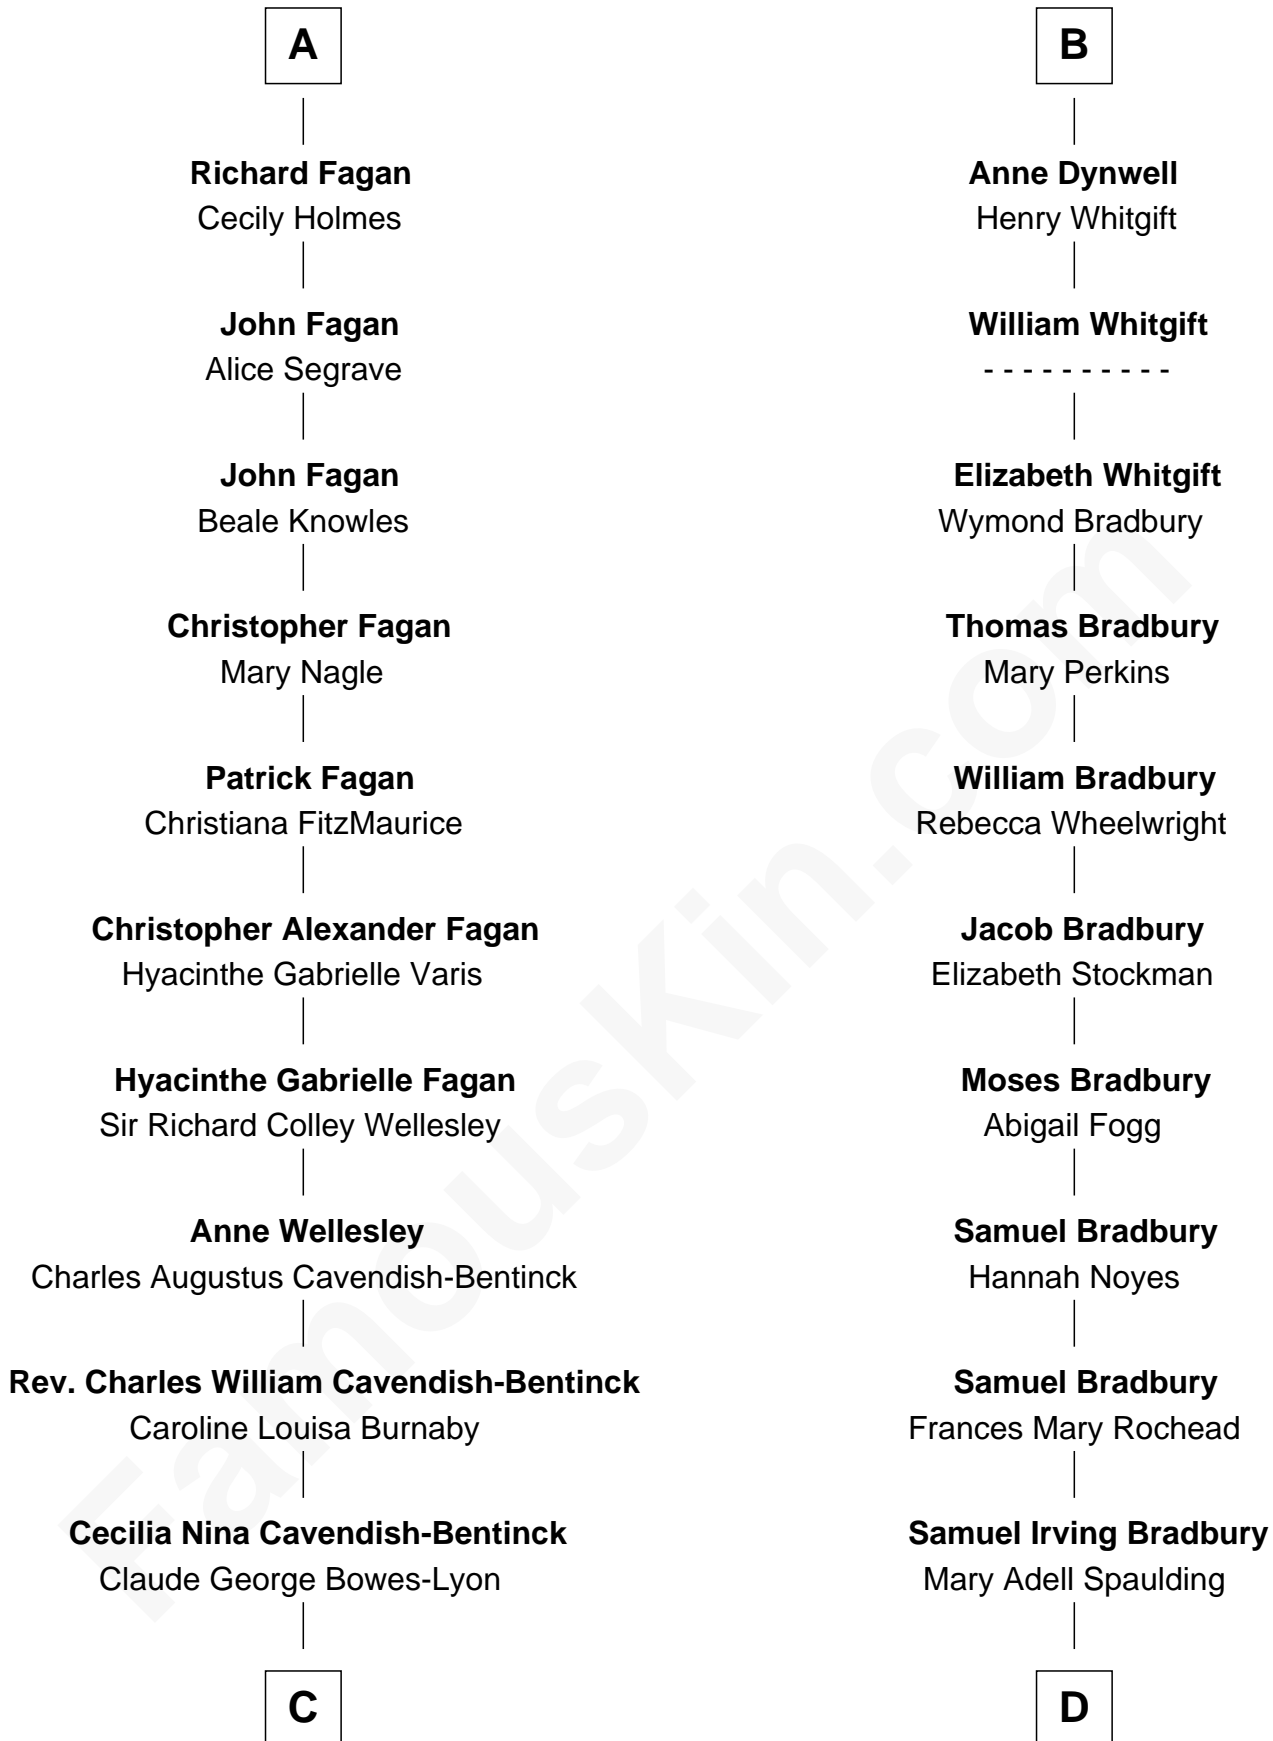

# FamousKin.com Relationship Chart of

**Prince Harry**  
*Duke of Sussex*

19th cousin 1 time removed of

**Ray Bradbury**  
*Author of The Martian Chronicles*

**C**

**Elizabeth Bowes-Lyon**

George VI, King of the United Kingdom

**Elizabeth II, Queen of the United Kingdom**

Prince Philip of Edinburgh

**Charles III, King of the United Kingdom**

Princess Diana Frances Spencer

**Prince Harry**

*Duke of Sussex*

**D**

**Samuel Hinkston Bradbury**

Minnie Alice Davis

**Leonard Spaulding Bradbury**

Esther Marie Moberg

**Ray Bradbury**

*Author of The Martian Chronicles*

FamousKin.com