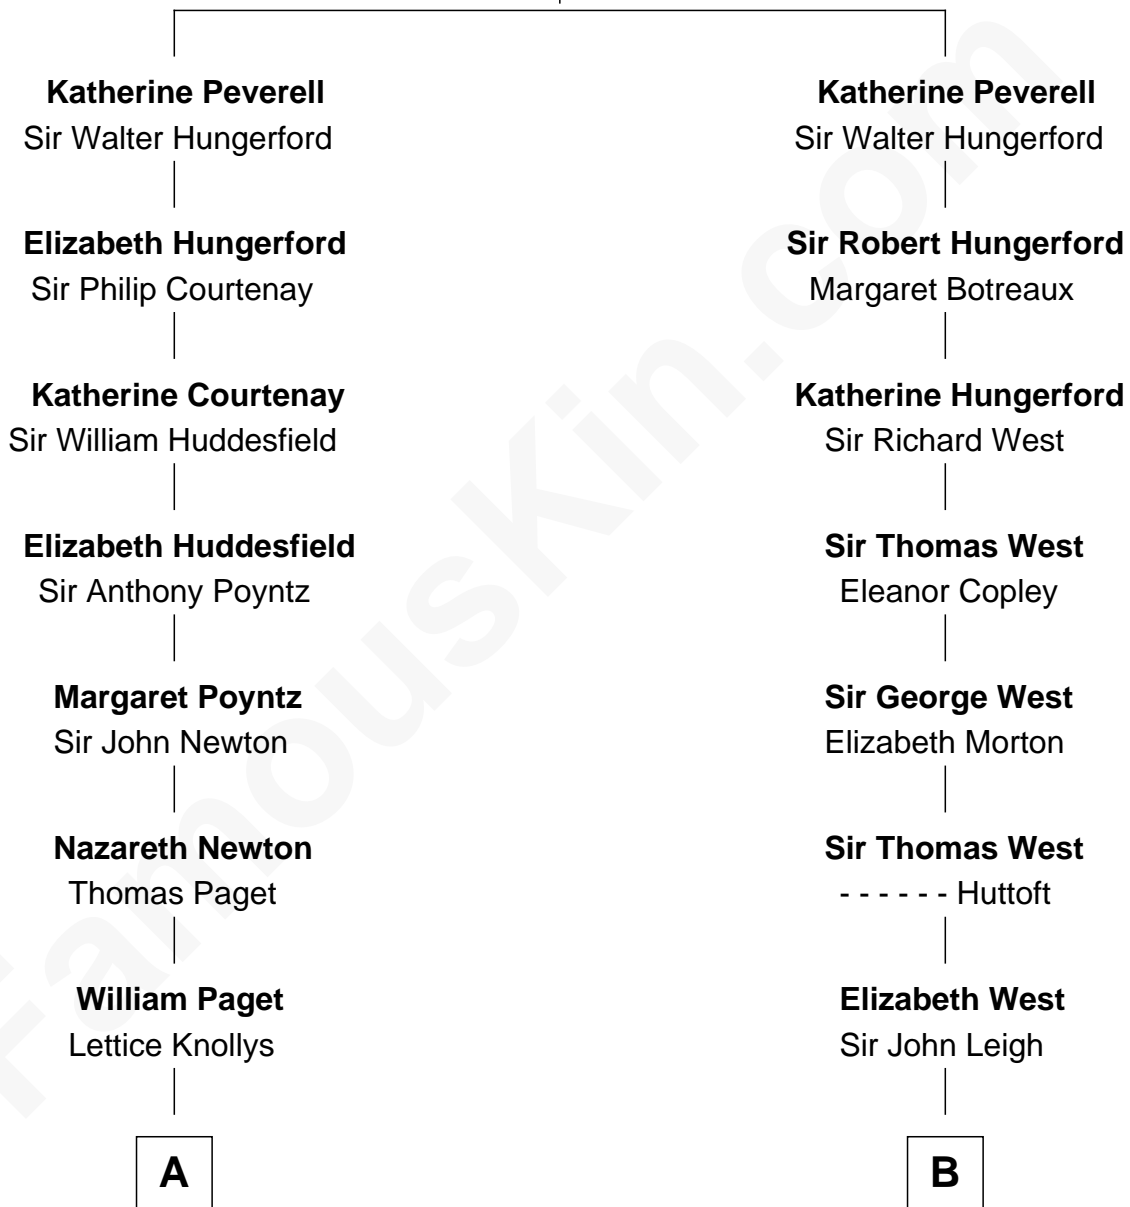

FamousKin.com Relationship Chart of

Prince Harry
Duke of Sussex

17th cousin 2 times removed of

Ray Bradbury
Author of The Martian Chronicles

Thomas Peverell
Margaret Courtenay

C

Edward John Spencer
Frances Ruth Burke Roche

Princess Diana Frances Spencer
Charles III, King of the United Kingdom

Prince Harry
Duke of Sussex

FamousKin.com