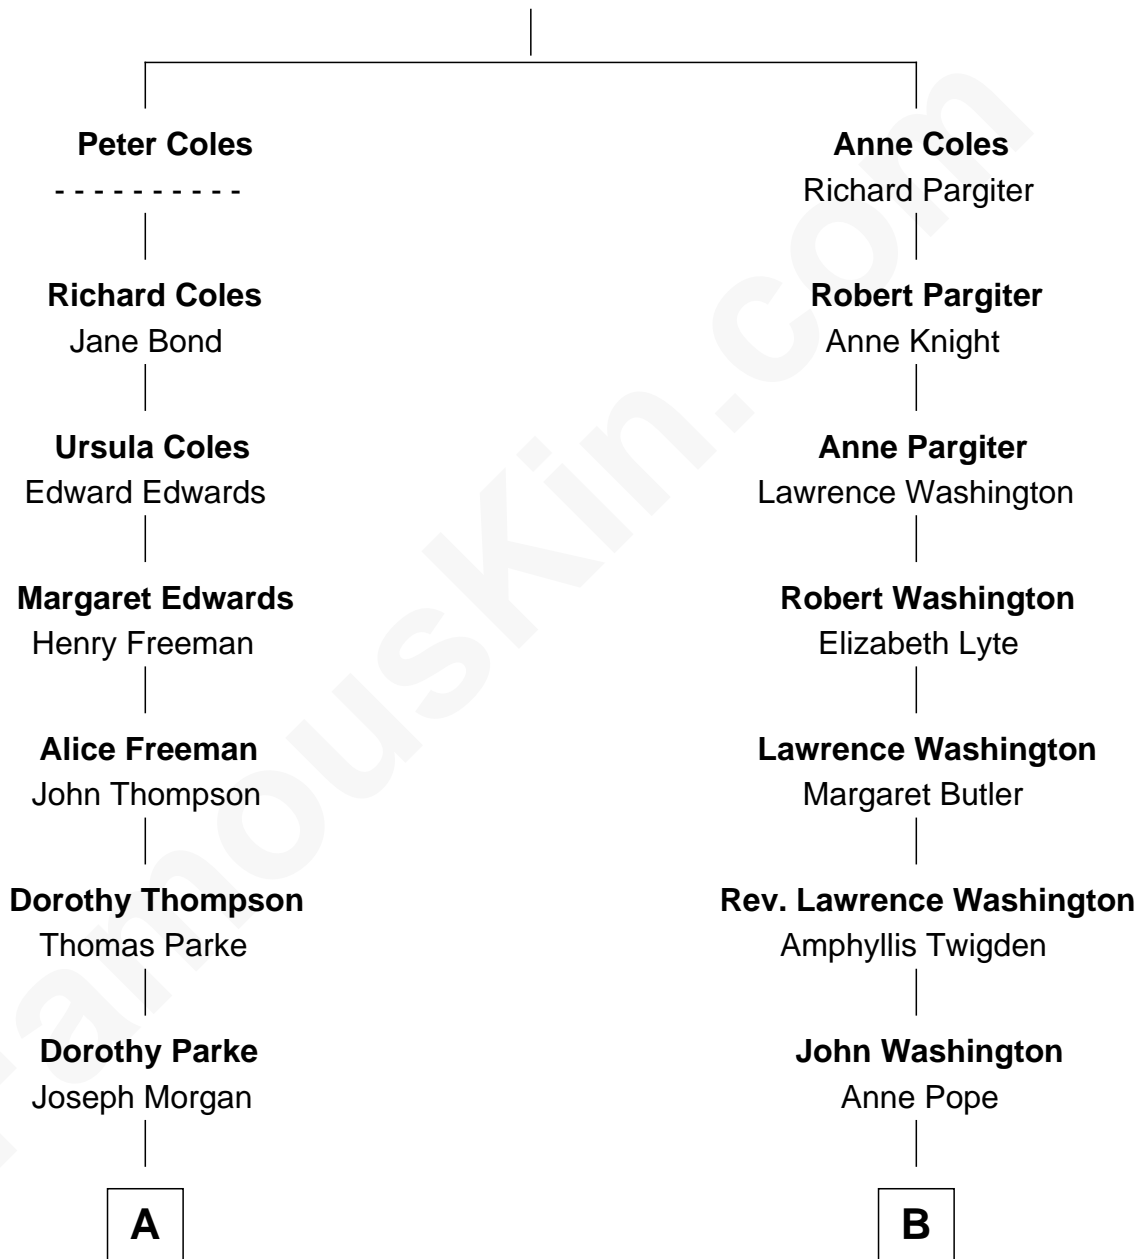

FamousKin.com Relationship Chart of

Prince Harry
Duke of Sussex

9th cousin 8 times removed of

George Washington
1st U.S. President

Richard Coles

A

Margaret Morgan
Ebenezer Hibbard

Keziah Hibbard
Caleb Bishop

Lucy Bishop
Benajah Strong

Dr. Joseph Strong
Rebecca Young

Eleanor Strong
John Wood

Ellen Wood
Franklin H. Work

Frances Eleanor Work
James Boothby Burke Roche

Edmund Maurice Burke Roche
Ruth Sylvia Gill

Frances Ruth Burke Roche
Edward John Spencer

Princess Diana Frances Spencer
Charles III, King of the United Kingdom

Prince Harry
Duke of Sussex

B

Lawrence Washington
Mildred Warner

Augustine Washington
Mary Ball

George Washington
1st U.S. President