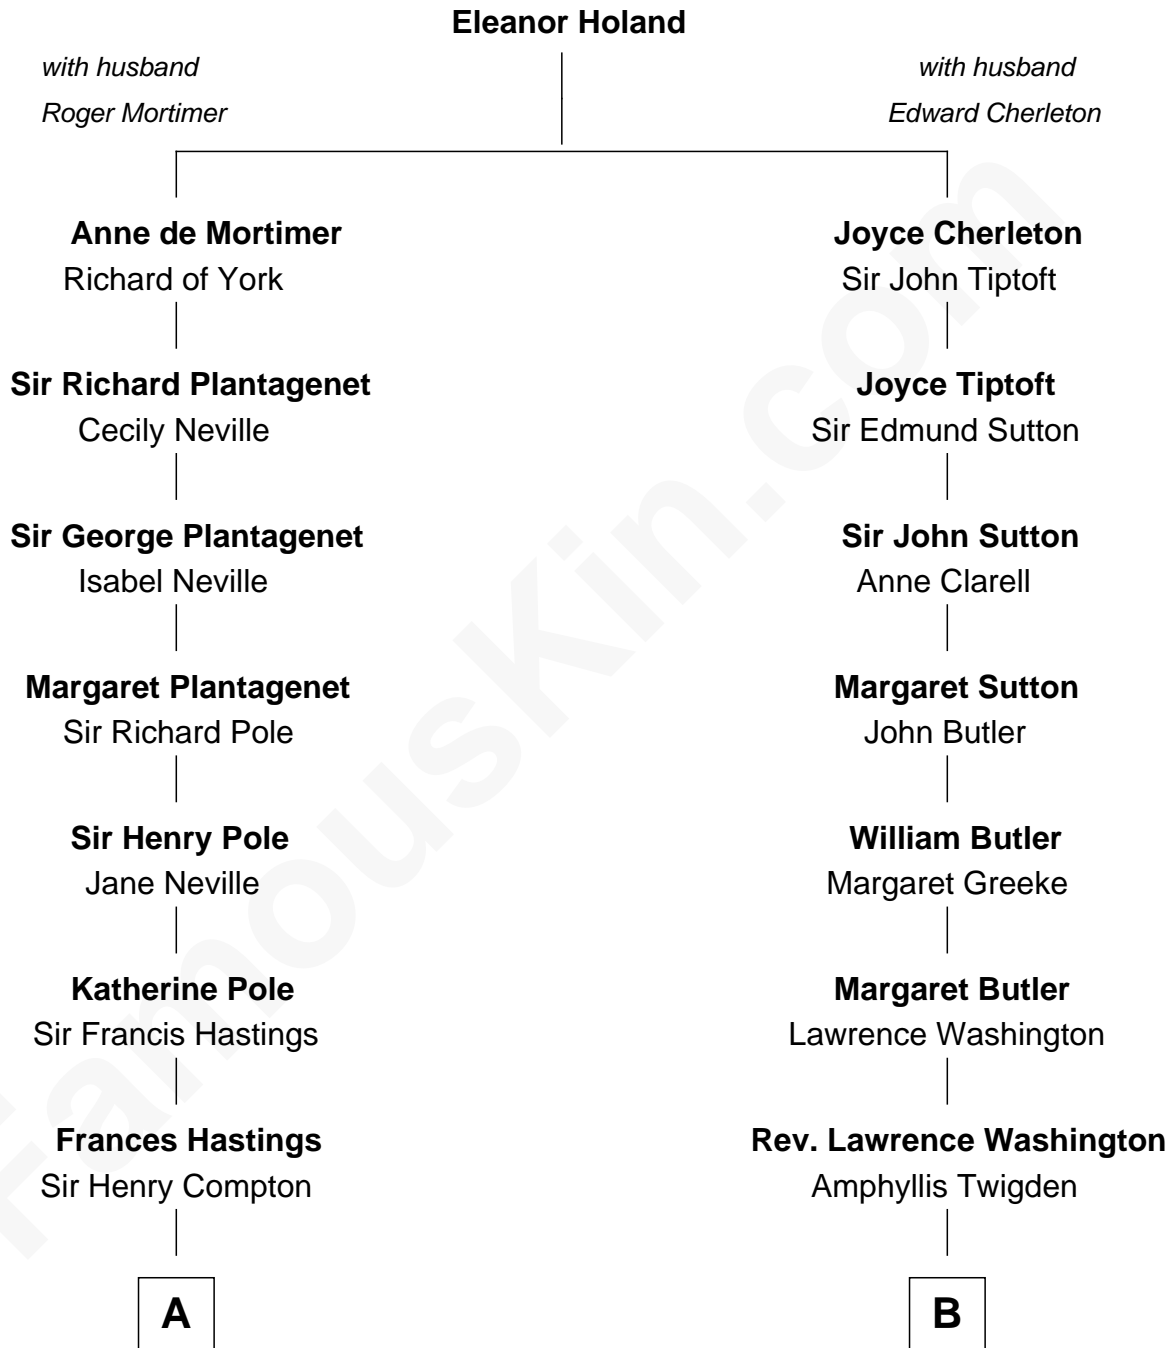

FamousKin.com Relationship Chart of

Prince Harry
Duke of Sussex

10th cousin 9 times removed of

George Washington
1st U.S. President

C

Edward John Spencer
Frances Ruth Burke Roche

Princess Diana Frances Spencer
Charles III, King of the United Kingdom

Prince Harry
Duke of Sussex

FamousKin.com