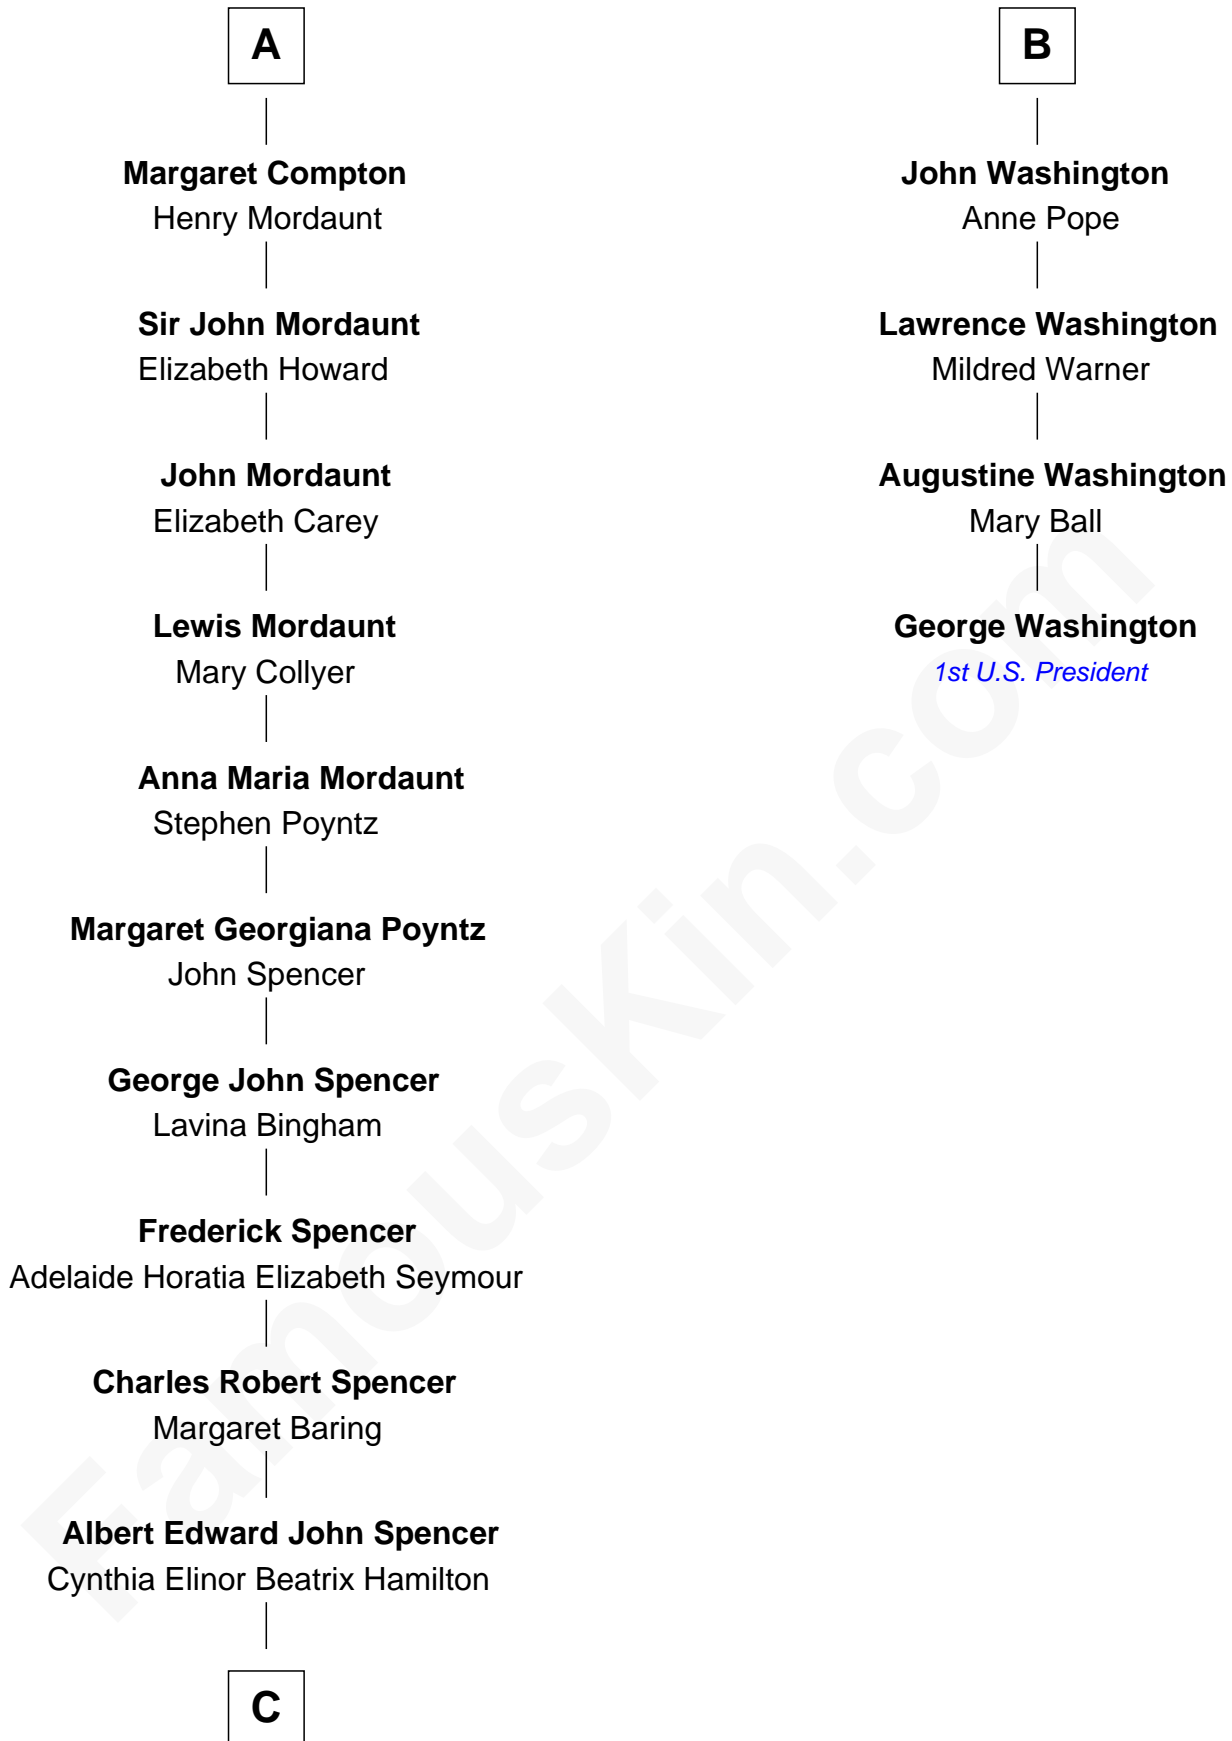

FamousKin.com Relationship Chart of

Prince Harry
Duke of Sussex

10th cousin 9 times removed of

George Washington
1st U.S. President

C

Edward John Spencer
Frances Ruth Burke Roche

Princess Diana Frances Spencer
Charles III, King of the United Kingdom