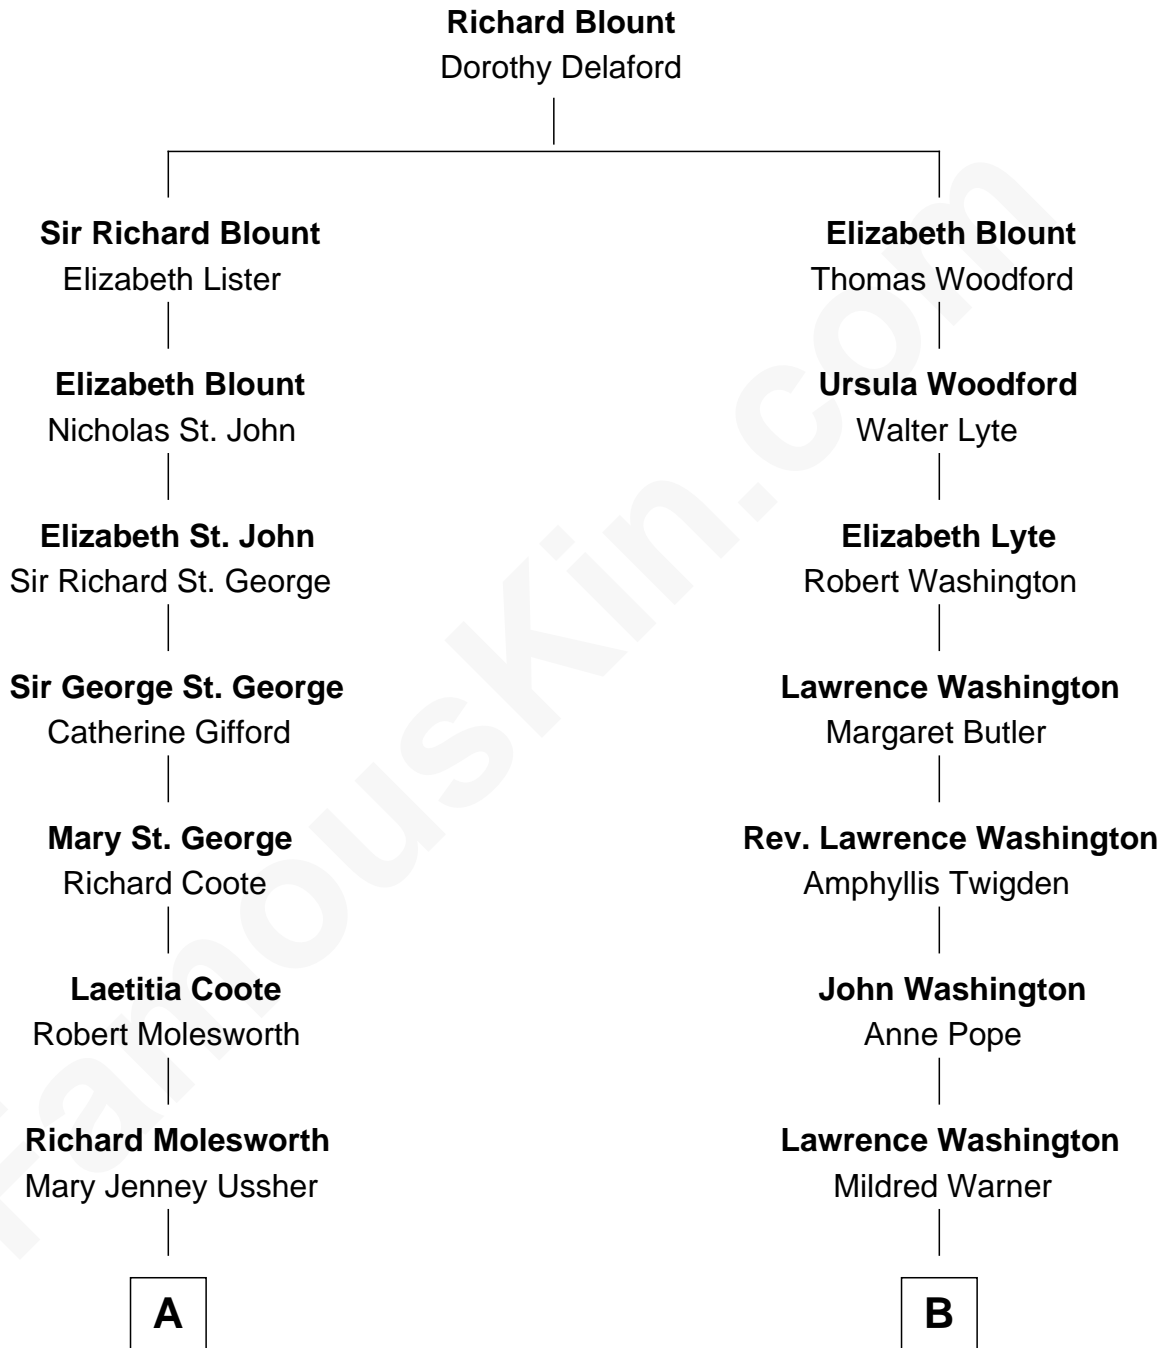

# FamousKin.com Relationship Chart of

**Prince Harry**  
*Duke of Sussex*

8th cousin 7 times removed of

**George Washington**  
*1st U.S. President*

**A**

**Louisa Molesworth**  
William Brabazon Ponsonby

**Mary Elizabeth Ponsonby**  
Charles Grey

**Elizabeth Grey**  
John Crocker Bulteel

**Louisa Emily Charlotte Bulteel**  
Edward Charles Baring

**Margaret Baring**  
Charles Robert Spencer

**Albert Edward John Spencer**  
Cynthia Elinor Beatrix Hamilton

**Edward John Spencer**  
Frances Ruth Burke Roche

**Princess Diana Frances Spencer**  
Charles III, King of the United Kingdom

**Prince Harry**  
*Duke of Sussex*

**B**

**Augustine Washington**  
Mary Ball