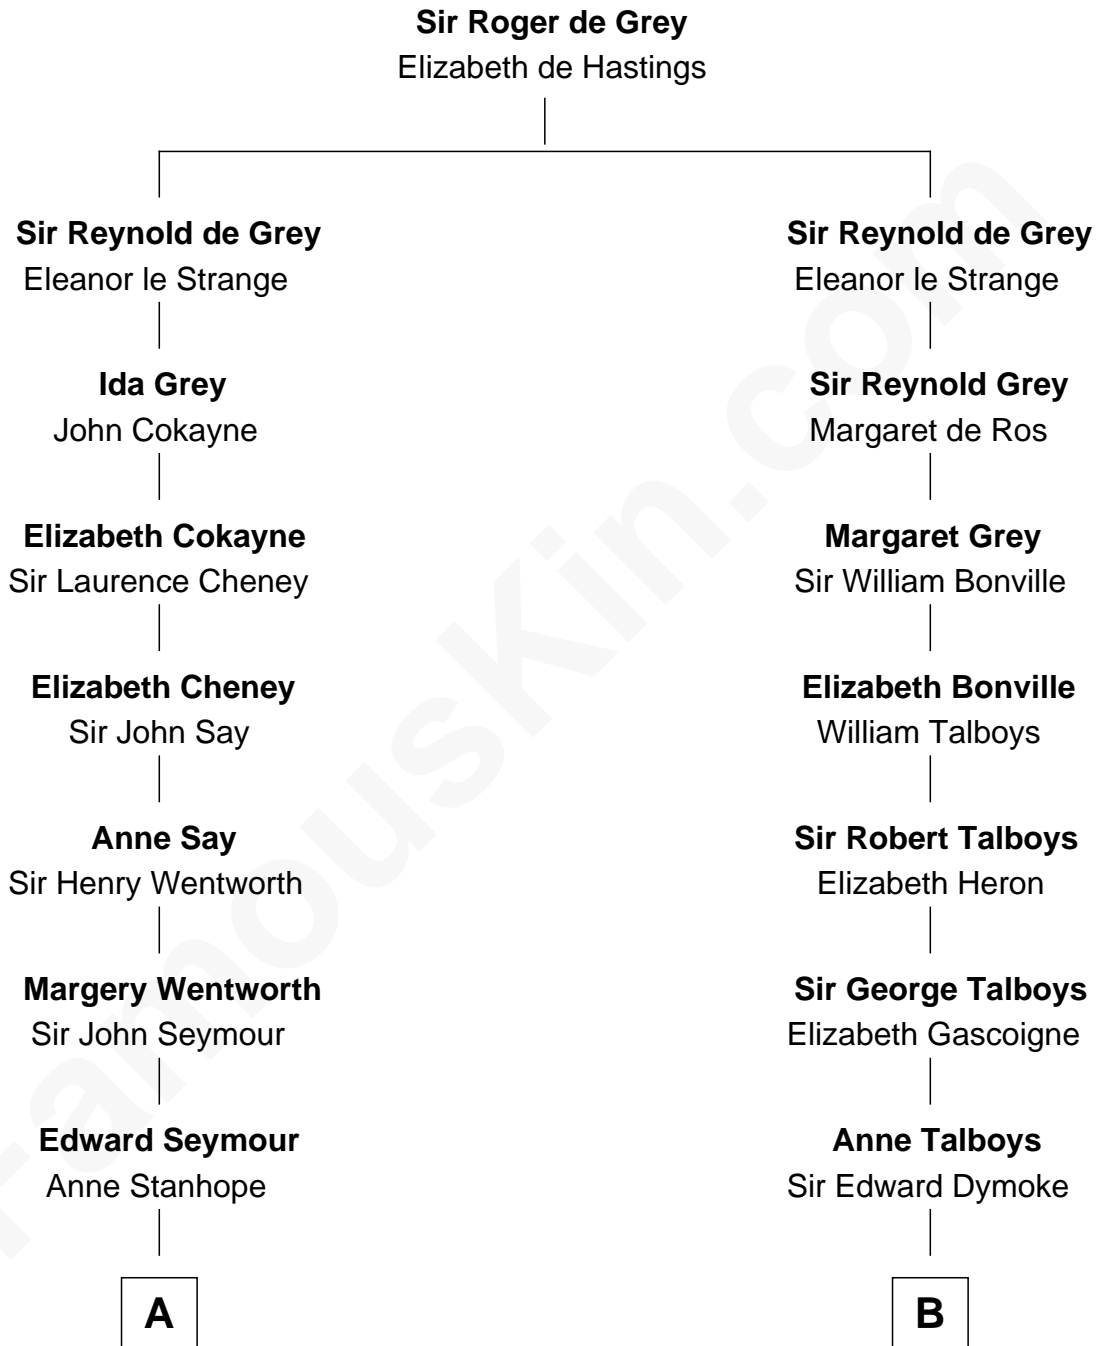

FamousKin.com Relationship Chart of

Prince Harry
Duke of Sussex

13th cousin 8 times removed of

George Washington
1st U.S. President

A

Edward Seymour
Katherine Grey

Edward Seymour
Honora Rogers

Sir William Seymour
Frances Devereux