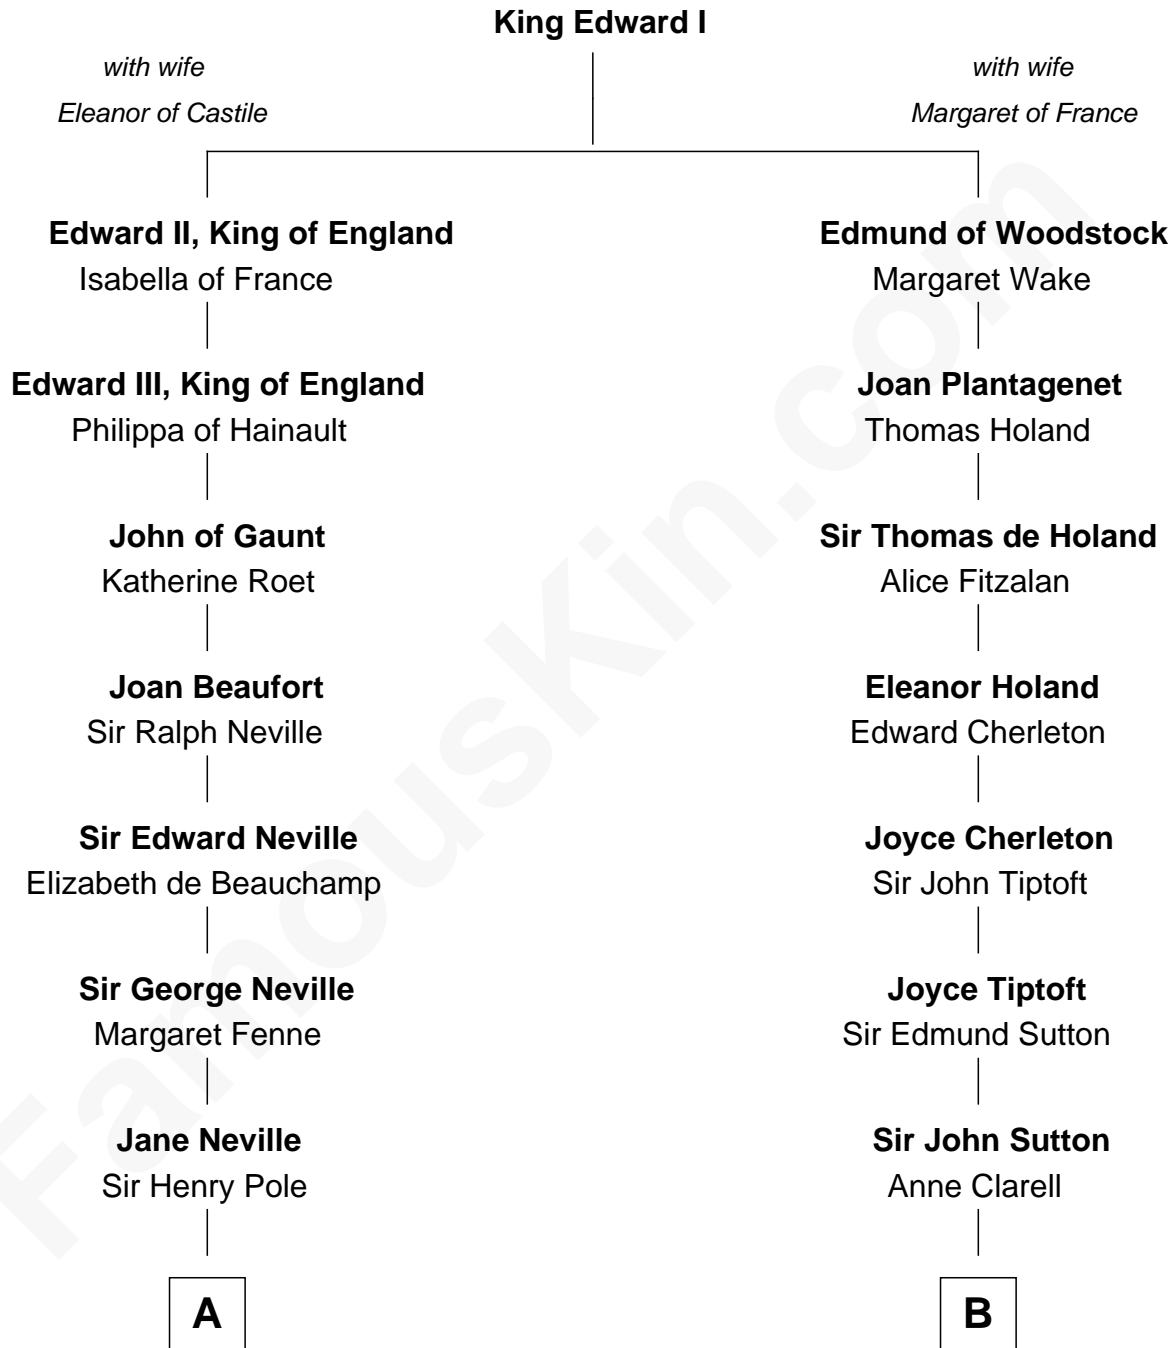

FamousKin.com Relationship Chart of

Prince Harry
Duke of Sussex

14th cousin 7 times removed of

George Washington
1st U.S. President

A

Katherine Pole
Sir Francis Hastings

Frances Hastings
Sir Henry Compton

Margaret Compton
Henry Mordaunt

Sir John Mordaunt
Elizabeth Howard

John Mordaunt
Elizabeth Carey

Lewis Mordaunt
Mary Collyer

Anna Maria Mordaunt
Stephen Poyntz

Margaret Georgiana Poyntz
John Spencer

George John Spencer
Lavina Bingham

Frederick Spencer
Adelaide Horatia Elizabeth Seymour