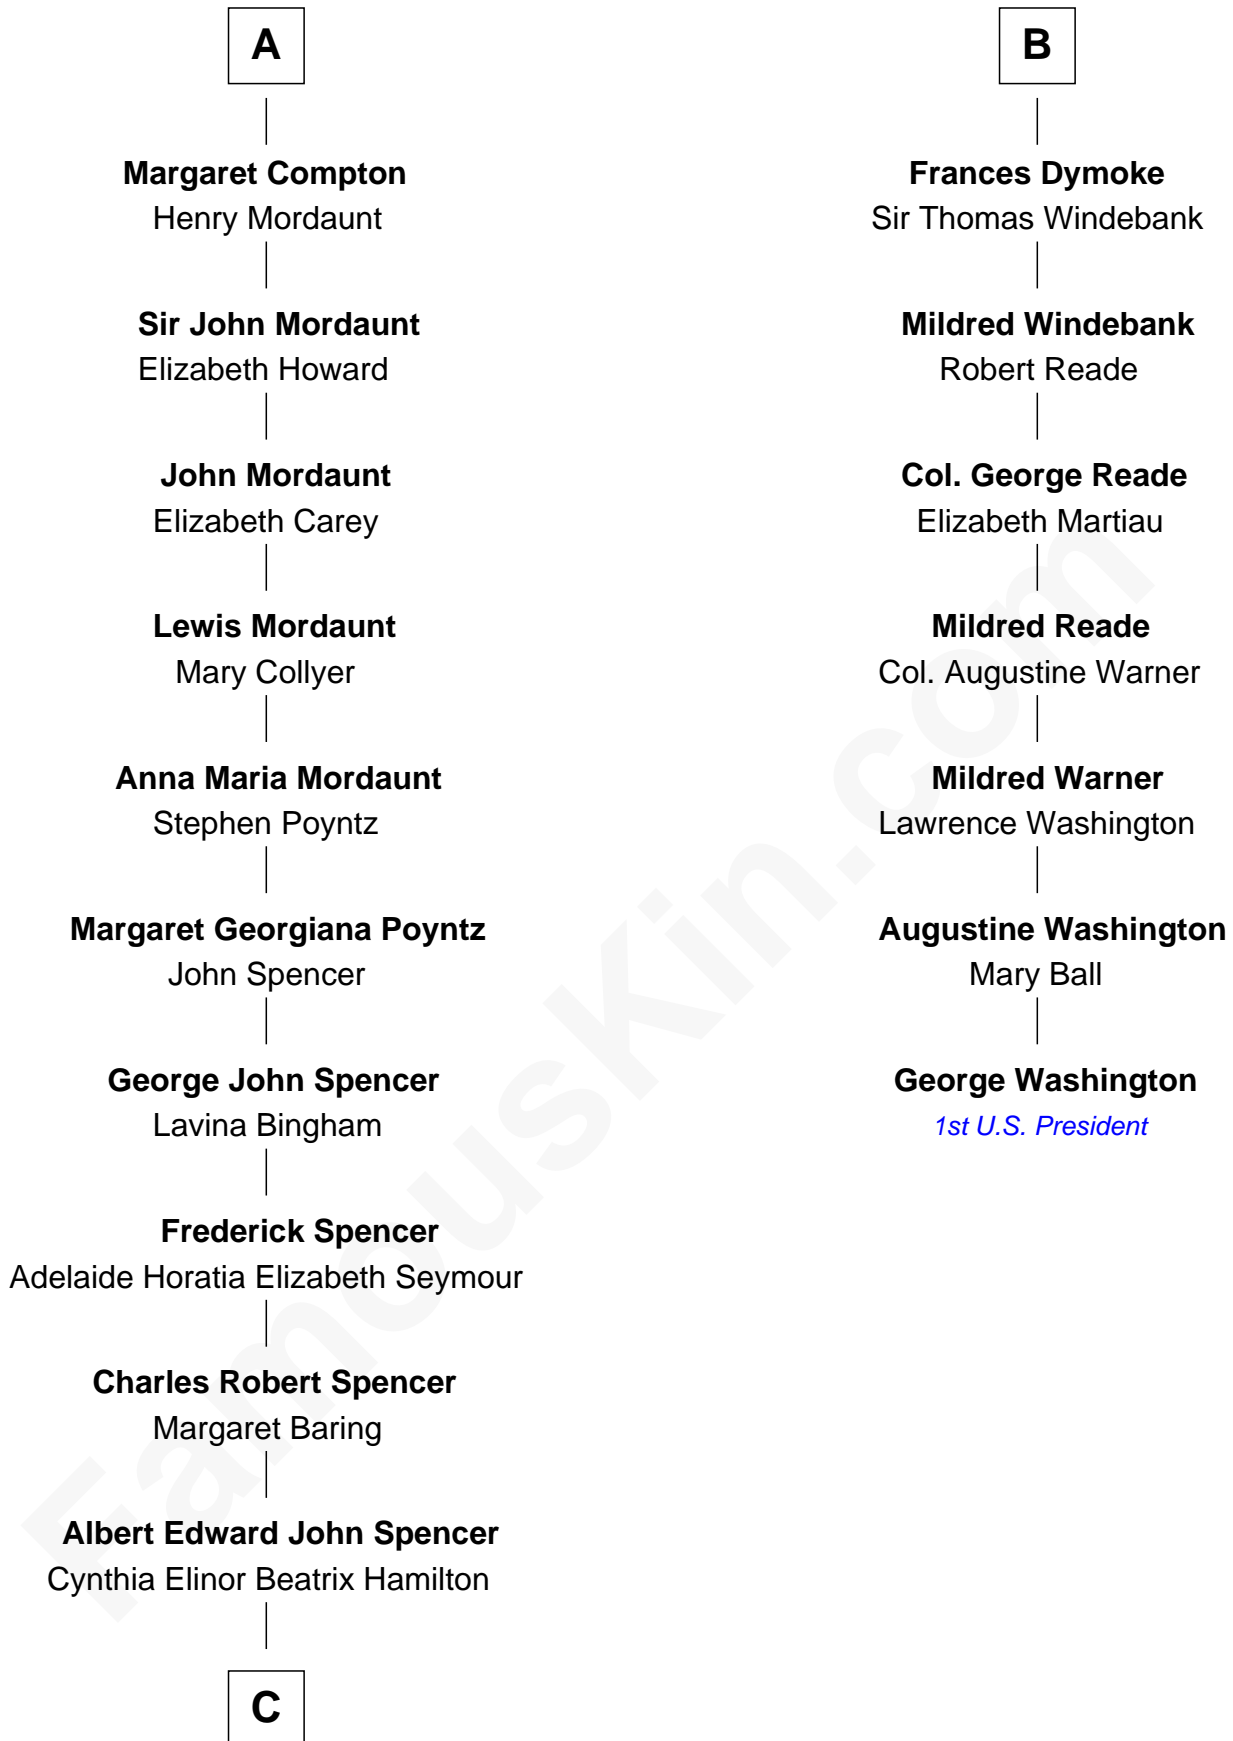

FamousKin.com Relationship Chart of

Prince Harry
Duke of Sussex

13th cousin 6 times removed of

George Washington
1st U.S. President

Sir Paon de Roet

C

Edward John Spencer
Frances Ruth Burke Roche

Princess Diana Frances Spencer
Charles III, King of the United Kingdom