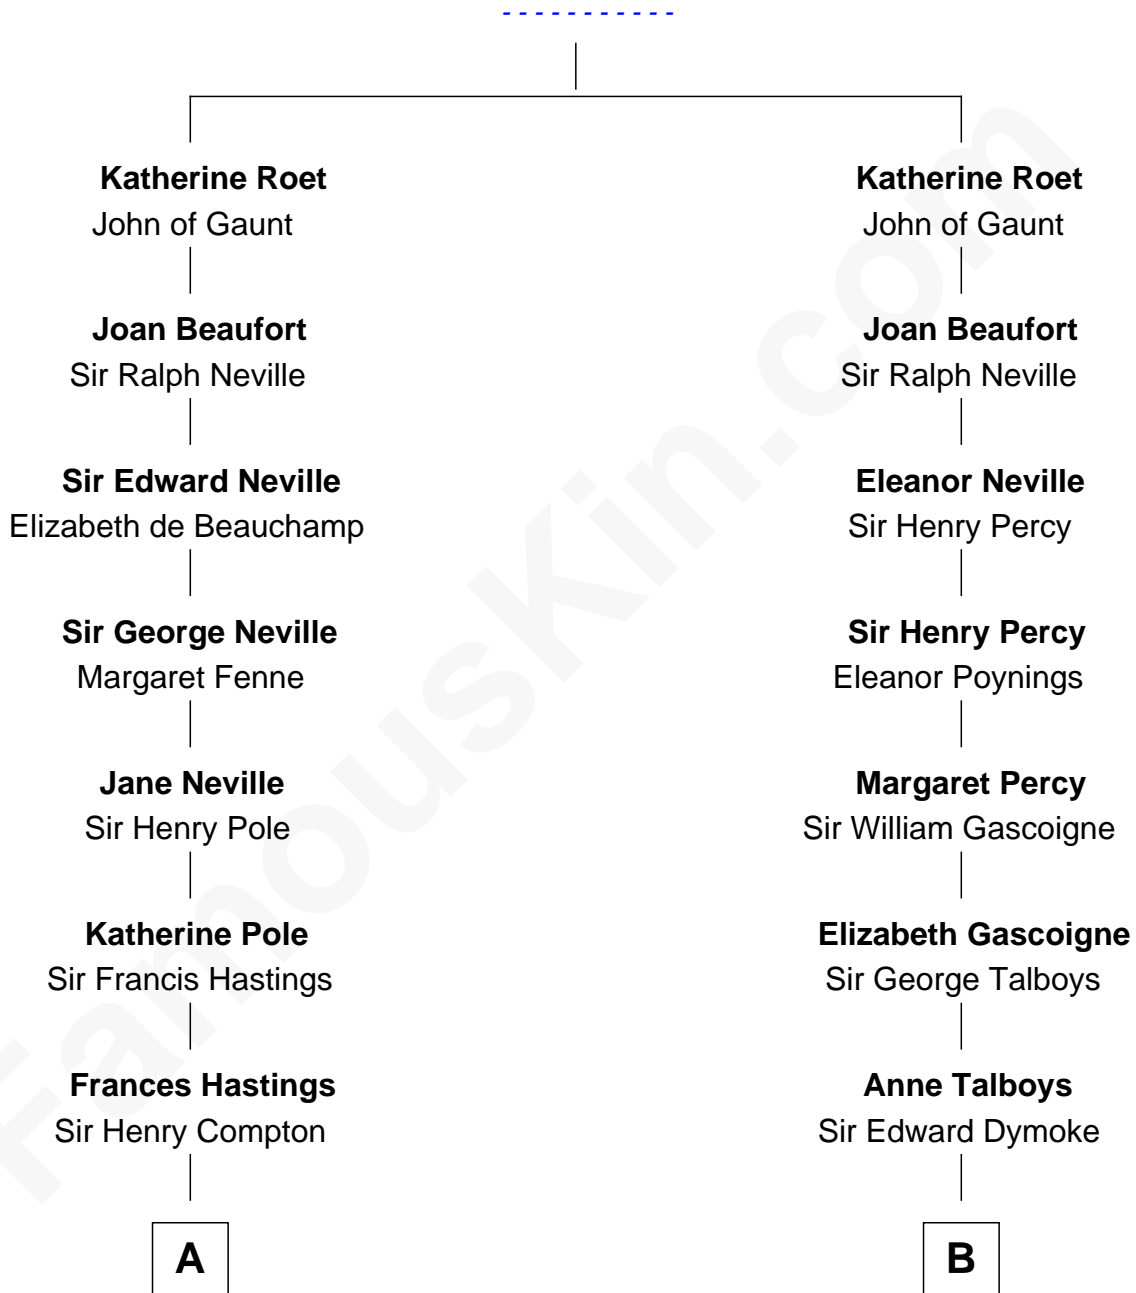

FamousKin.com Relationship Chart of

Prince Harry
Duke of Sussex

13th cousin 6 times removed of

George Washington
1st U.S. President

Sir Paon de Roet

C

Edward John Spencer
Frances Ruth Burke Roche

Princess Diana Frances Spencer
Charles III, King of the United Kingdom

Prince Harry
Duke of Sussex

FamousKin.com