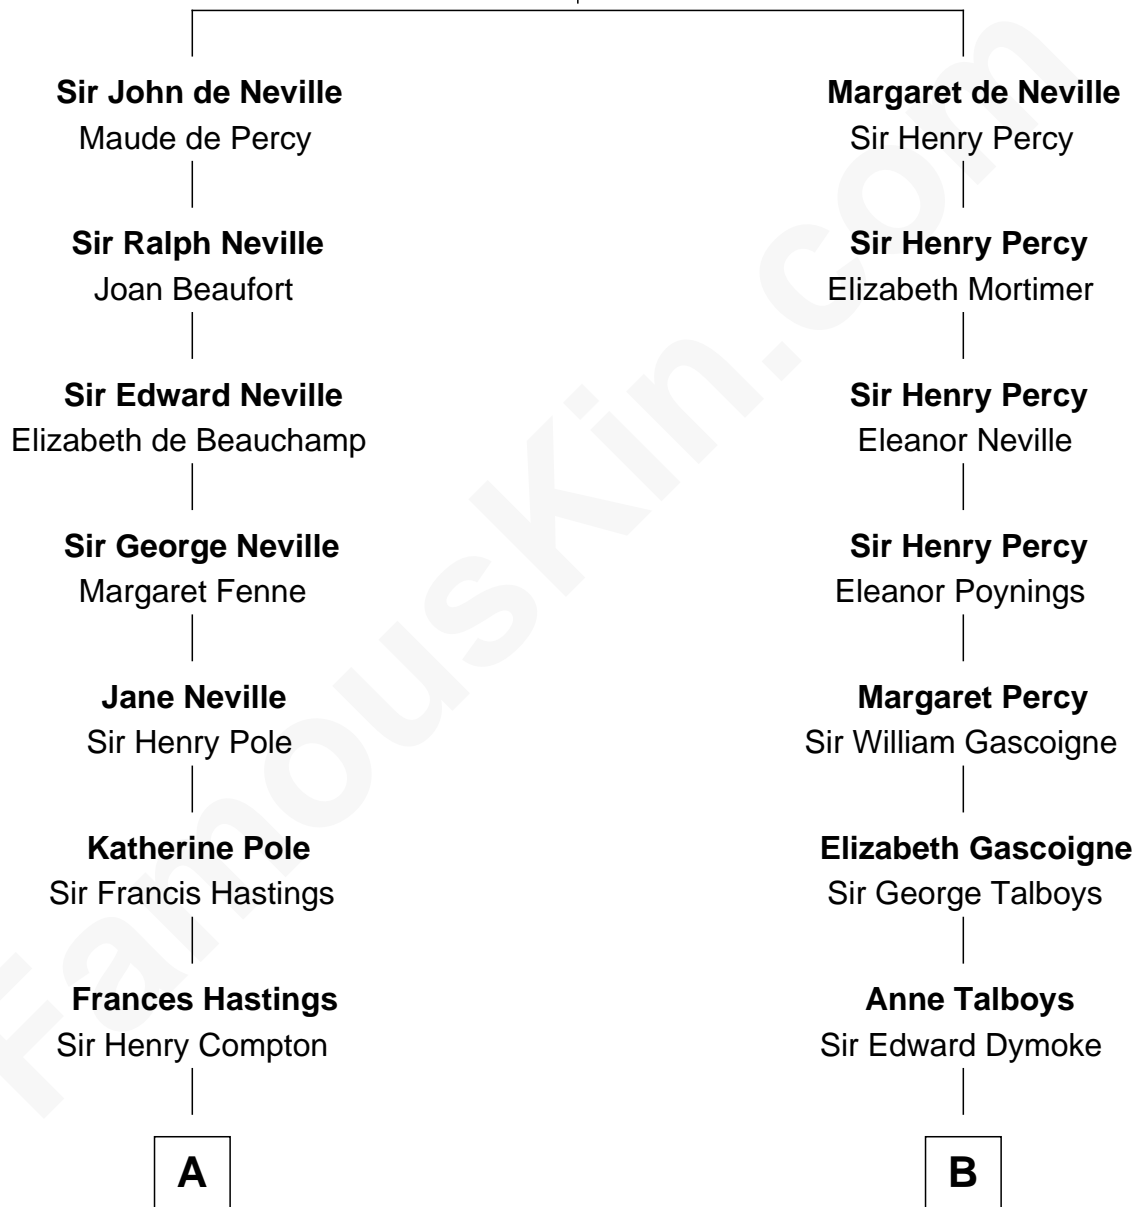

FamousKin.com Relationship Chart of

Prince Harry
Duke of Sussex

13th cousin 6 times removed of

George Washington
1st U.S. President

Sir Ralph de Neville
Alice de Audley

C

Edward John Spencer
Frances Ruth Burke Roche

Princess Diana Frances Spencer
Charles III, King of the United Kingdom

Prince Harry
Duke of Sussex

FamousKin.com