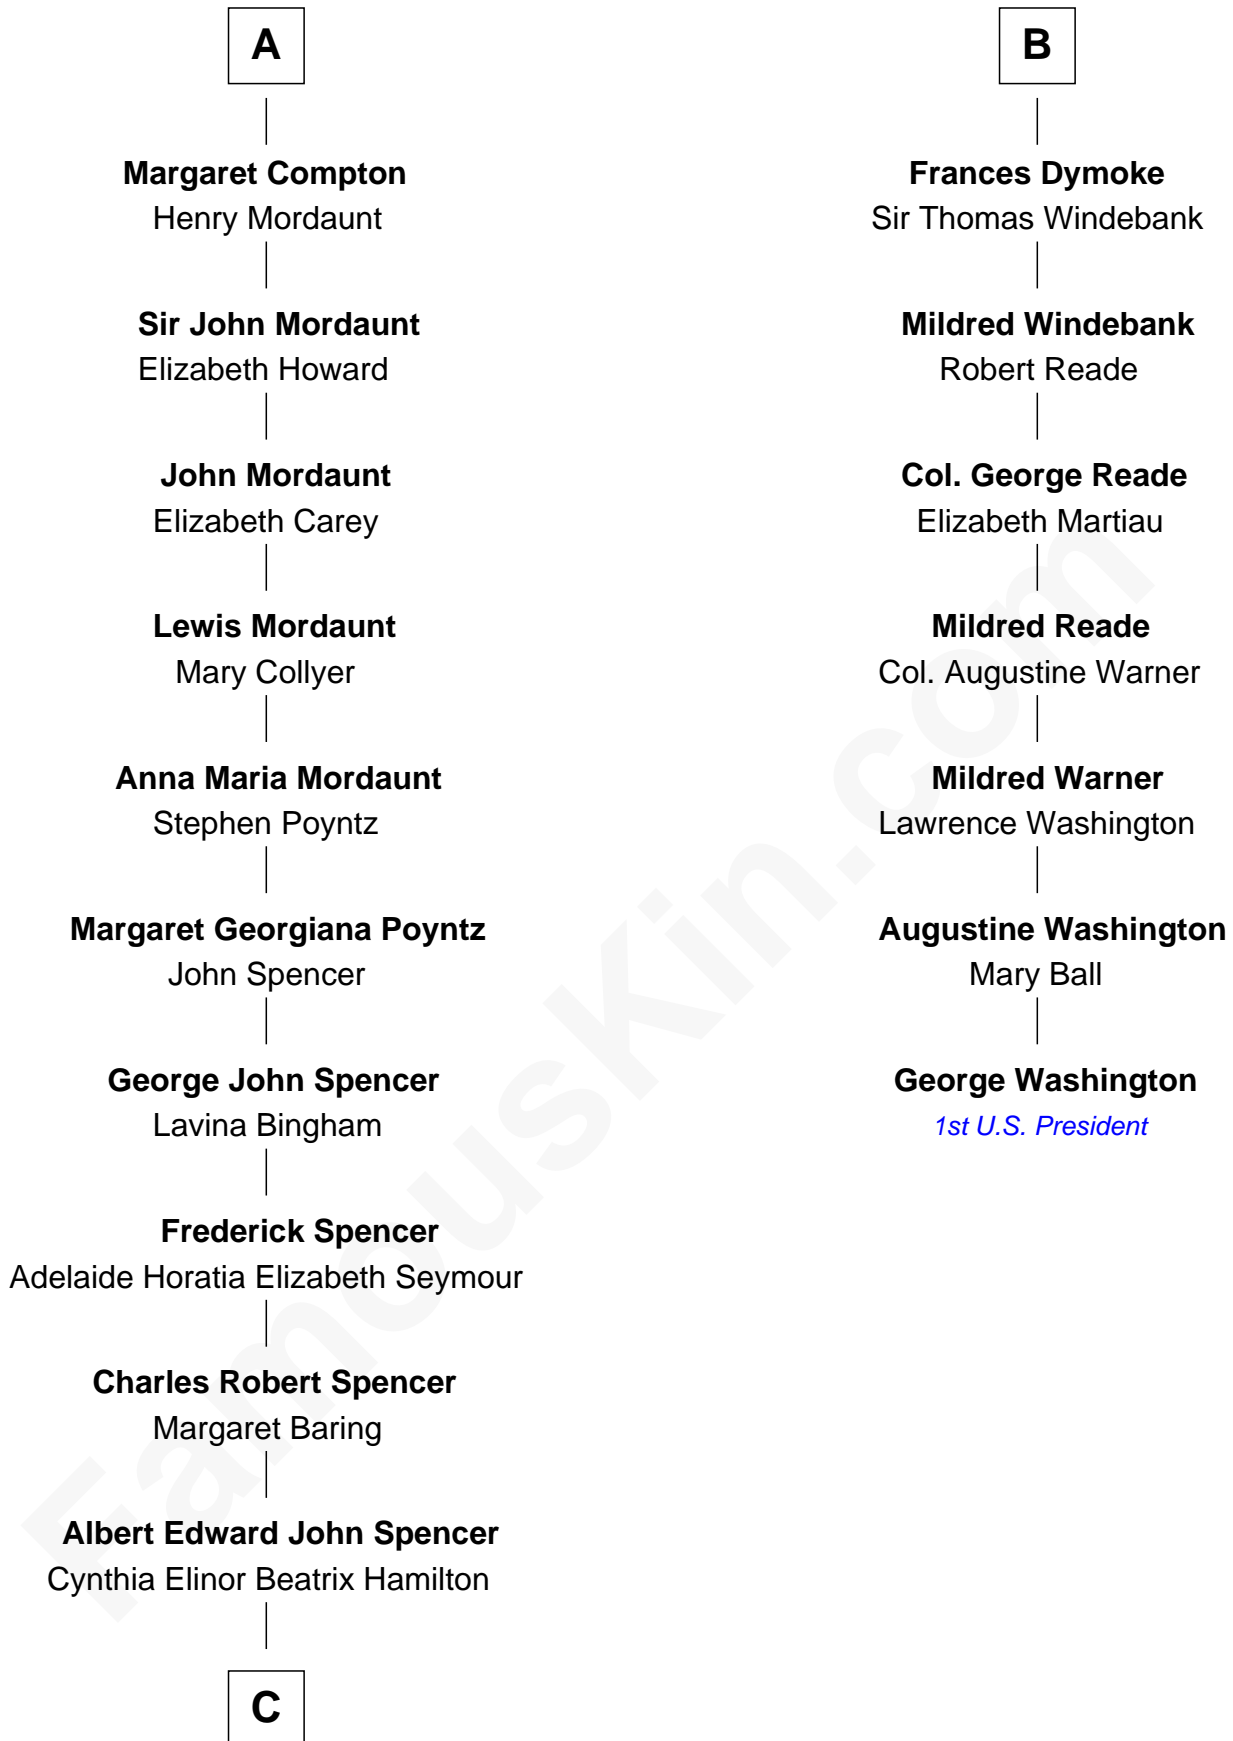

FamousKin.com Relationship Chart of

Prince Harry
Duke of Sussex

13th cousin 6 times removed of

George Washington
1st U.S. President

Sir Ralph de Neville
Alice de Audley

C

Edward John Spencer
Frances Ruth Burke Roche

Princess Diana Frances Spencer
Charles III, King of the United Kingdom

Prince Harry
Duke of Sussex

FamousKin.com