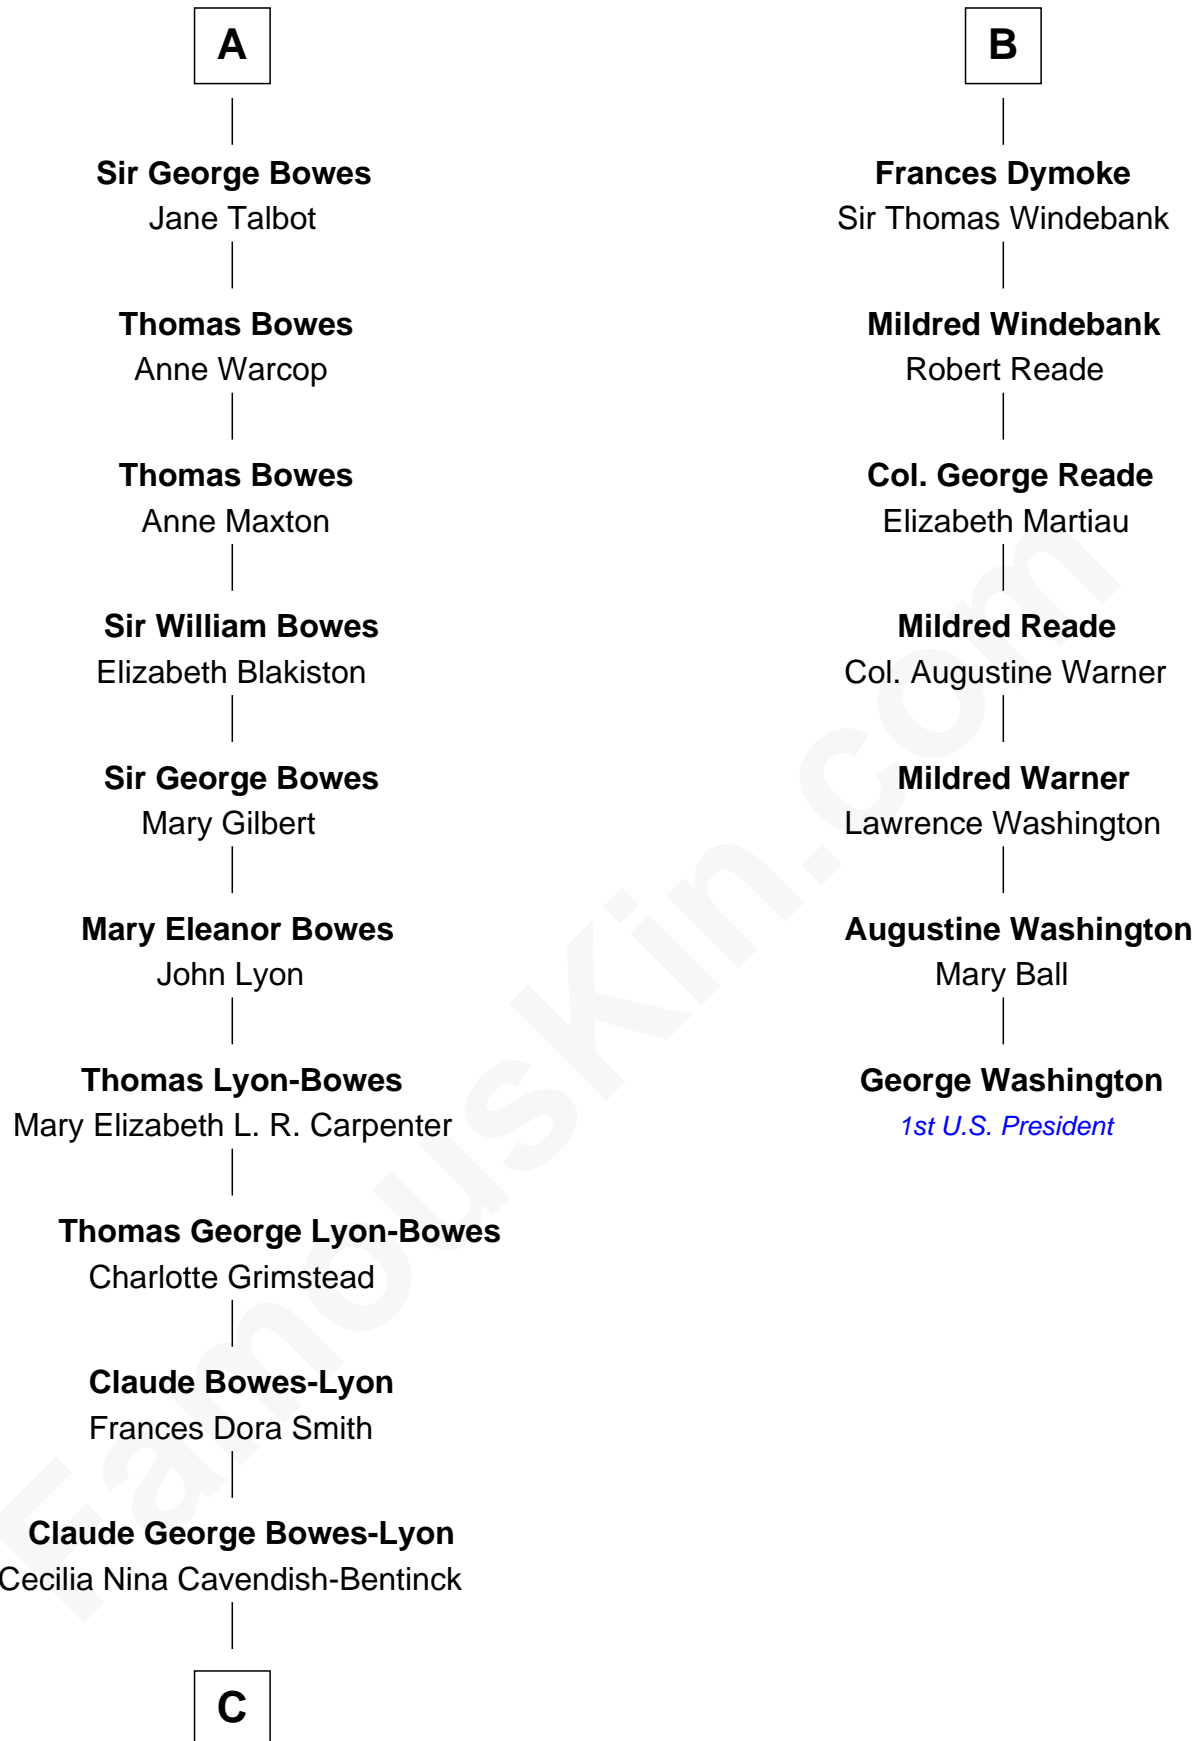

FamousKin.com
Relationship Chart of
Prince Harry
Duke of Sussex

13th cousin 7 times removed of
George Washington
1st U.S. President

C

Elizabeth Bowes-Lyon

George VI, King of the United Kingdom

Elizabeth II, Queen of the United Kingdom

Prince Philip of Edinburgh

Charles III, King of the United Kingdom

Princess Diana Frances Spencer

Prince Harry

Duke of Sussex

FamousKin.com