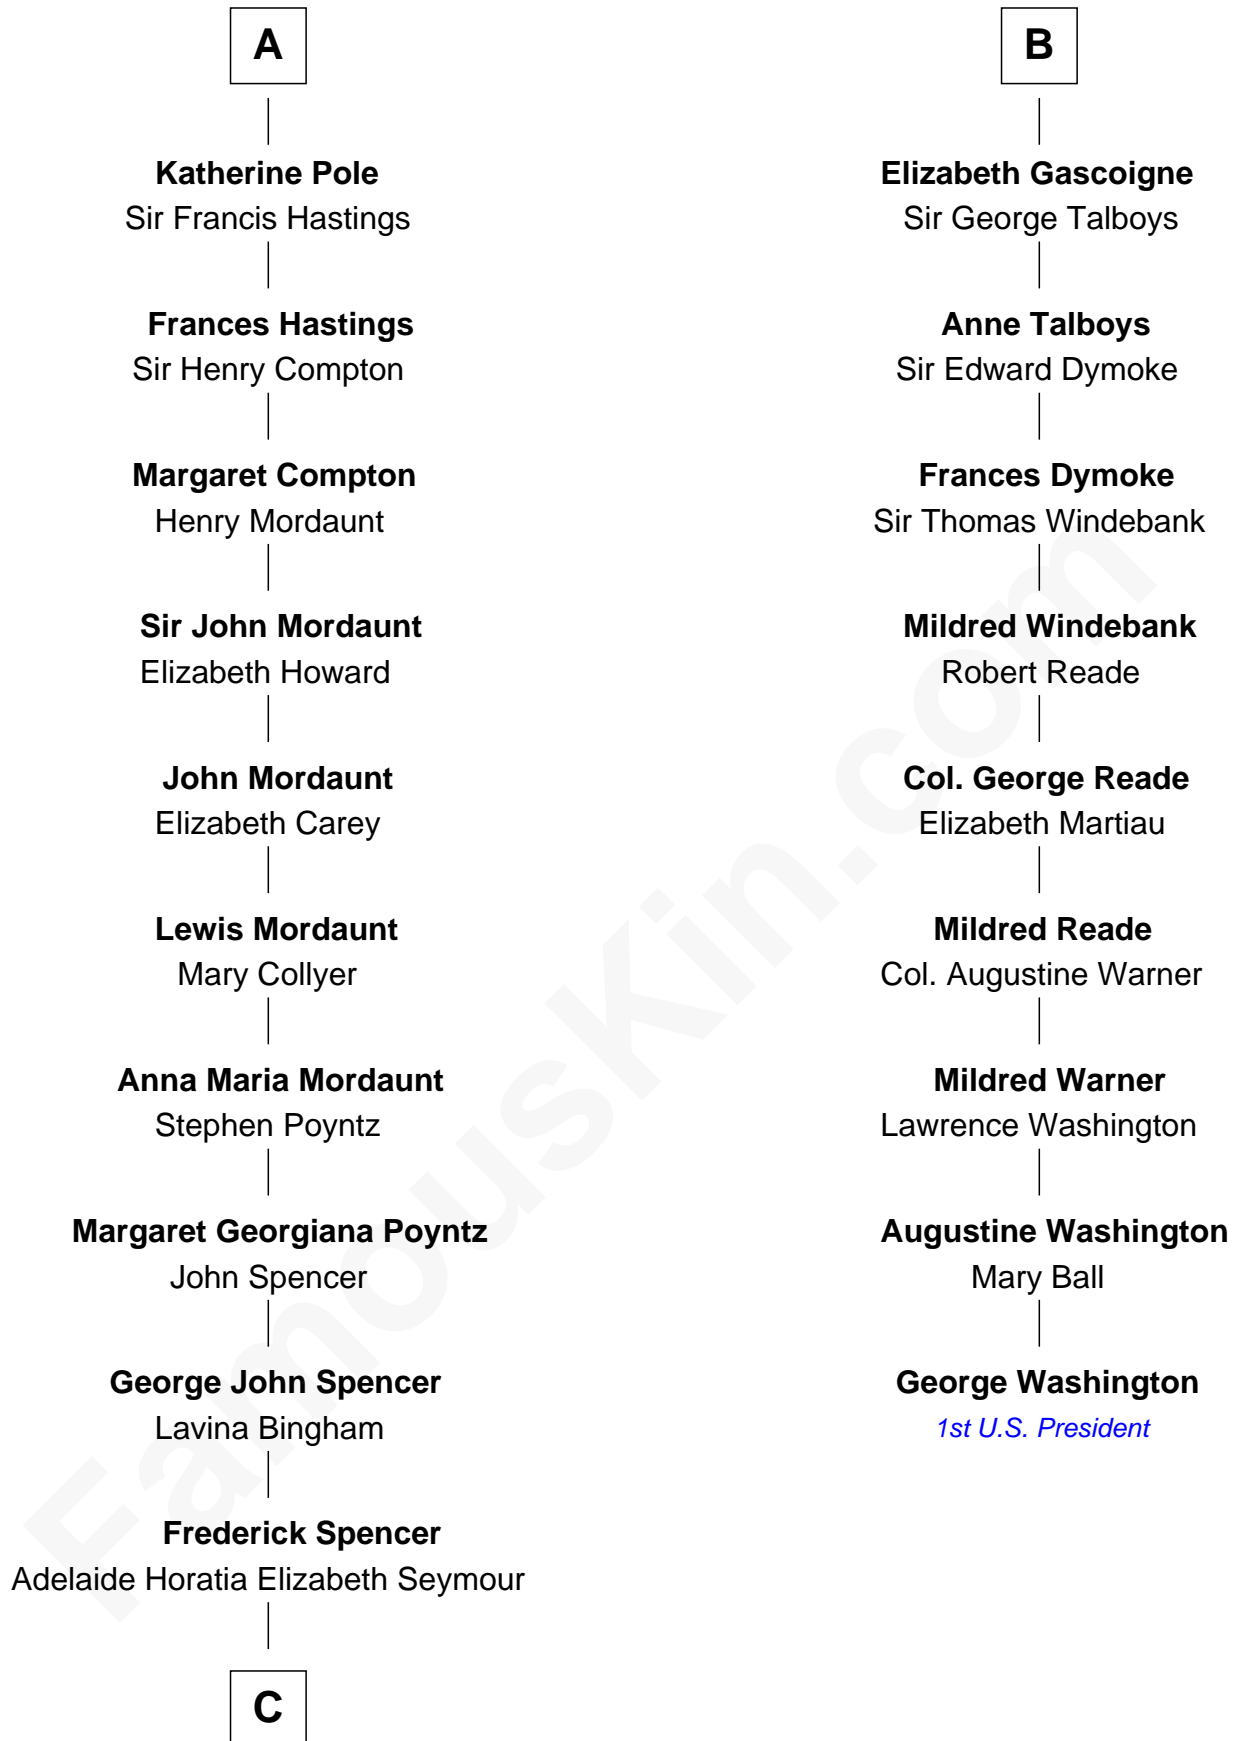

FamousKin.com
Relationship Chart of
Prince Harry
Duke of Sussex

15th cousin 6 times removed of
George Washington
1st U.S. President

C

Charles Robert Spencer

Margaret Baring

Albert Edward John Spencer

Cynthia Elinor Beatrix Hamilton

Edward John Spencer

Frances Ruth Burke Roche

Princess Diana Frances Spencer

Charles III, King of the United Kingdom

Prince Harry

Duke of Sussex

FamousKin.com