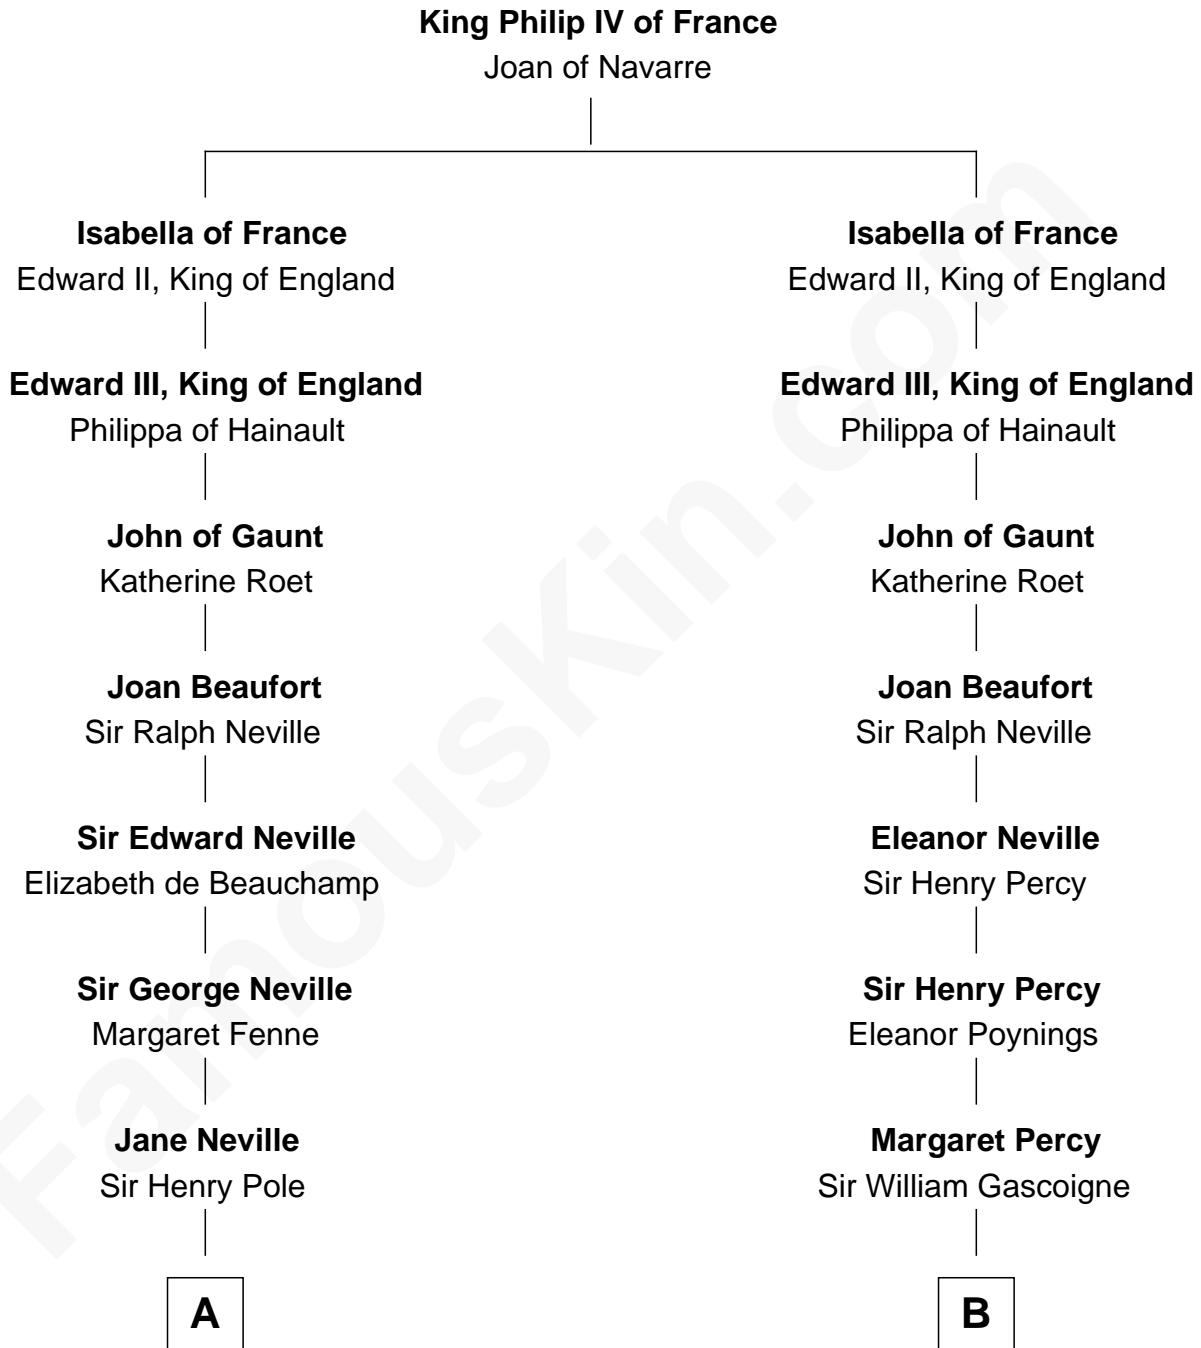

FamousKin.com
Relationship Chart of
Prince Harry
Duke of Sussex

15th cousin 6 times removed of
George Washington
1st U.S. President

C

Charles Robert Spencer

Margaret Baring

Albert Edward John Spencer

Cynthia Elinor Beatrix Hamilton

Edward John Spencer

Frances Ruth Burke Roche

Princess Diana Frances Spencer

Charles III, King of the United Kingdom

Prince Harry

Duke of Sussex

FamousKin.com