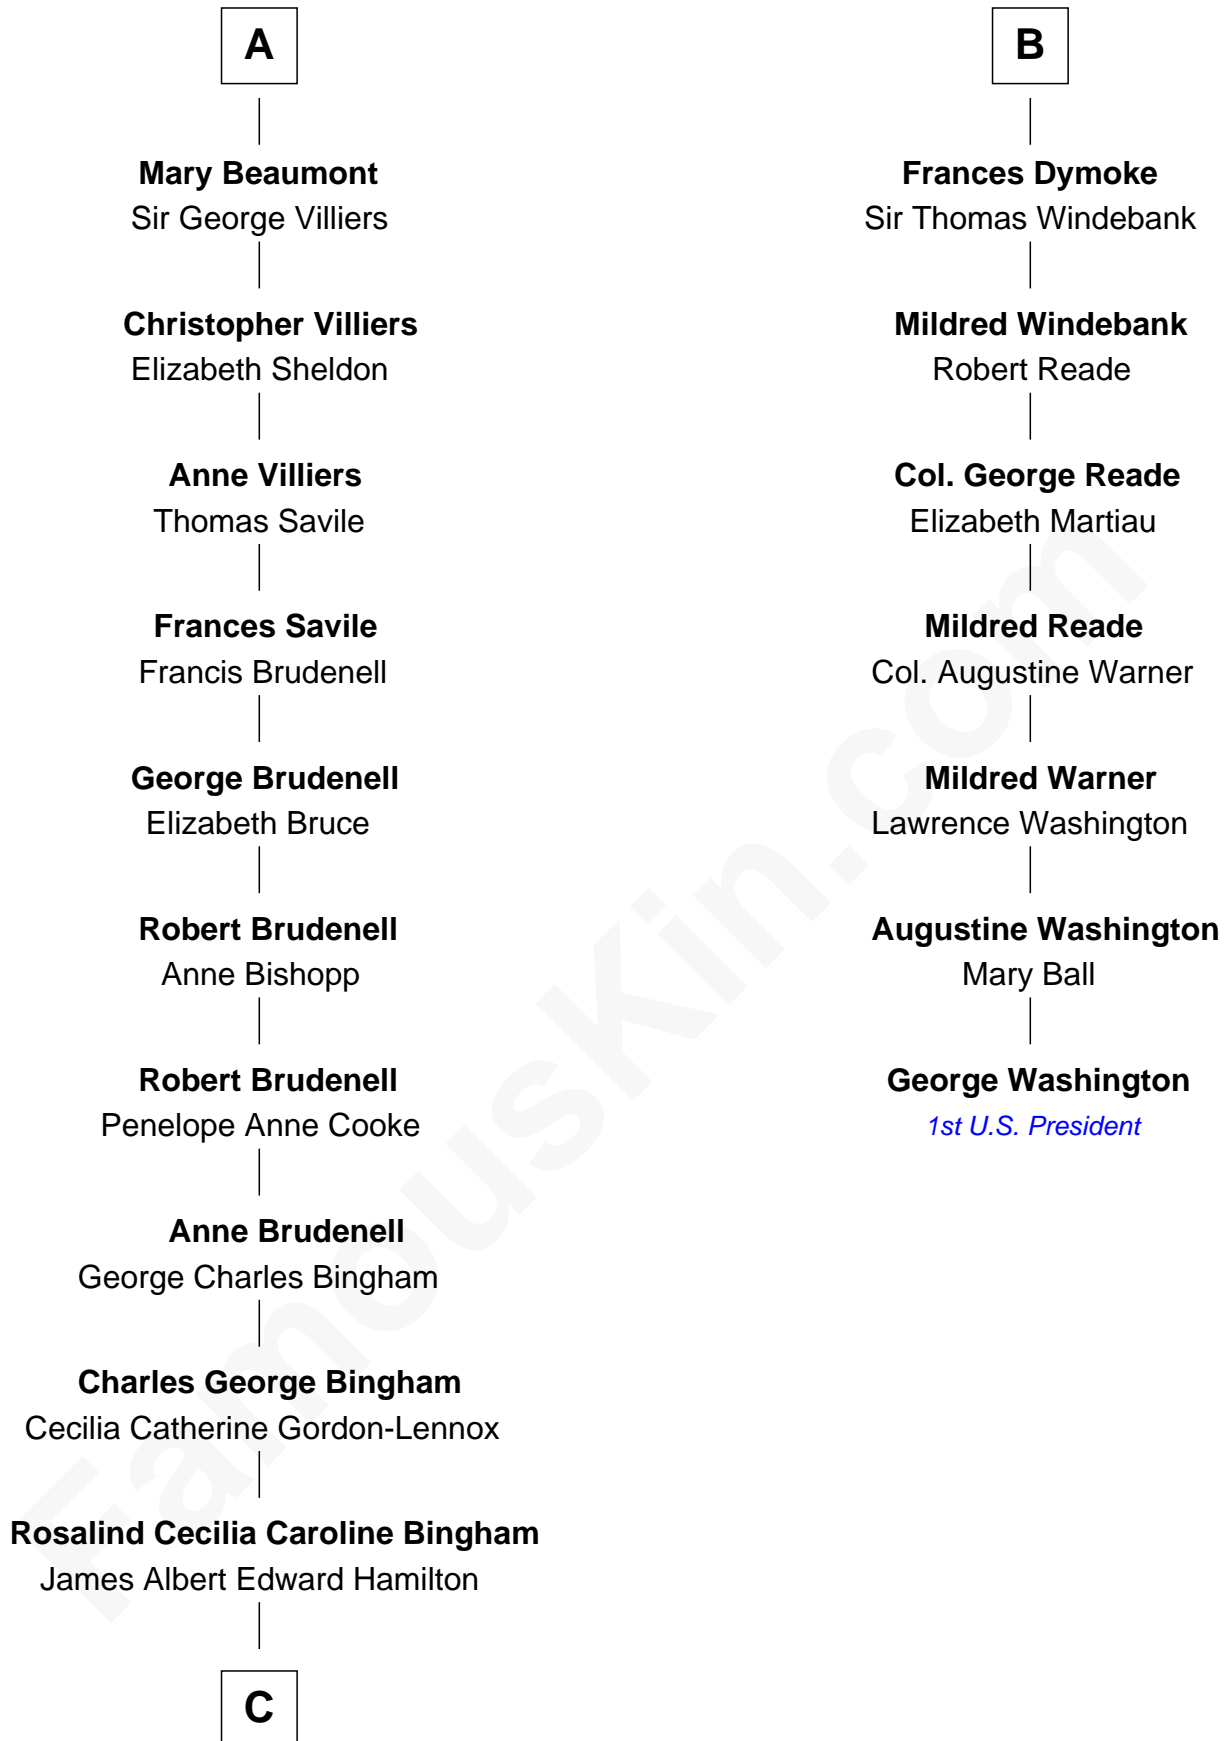

**FamousKin.com**  
**Relationship Chart of**  
**Prince Harry**  
*Duke of Sussex*

13th cousin 7 times removed of  
**George Washington**  
*1st U.S. President*

**C**

**Cynthia Elinor Beatrix Hamilton**

Albert Edward John Spencer

**Edward John Spencer**

Frances Ruth Burke Roche

**Princess Diana Frances Spencer**

Charles III, King of the United Kingdom

**Prince Harry**

*Duke of Sussex*

FamousKin.com