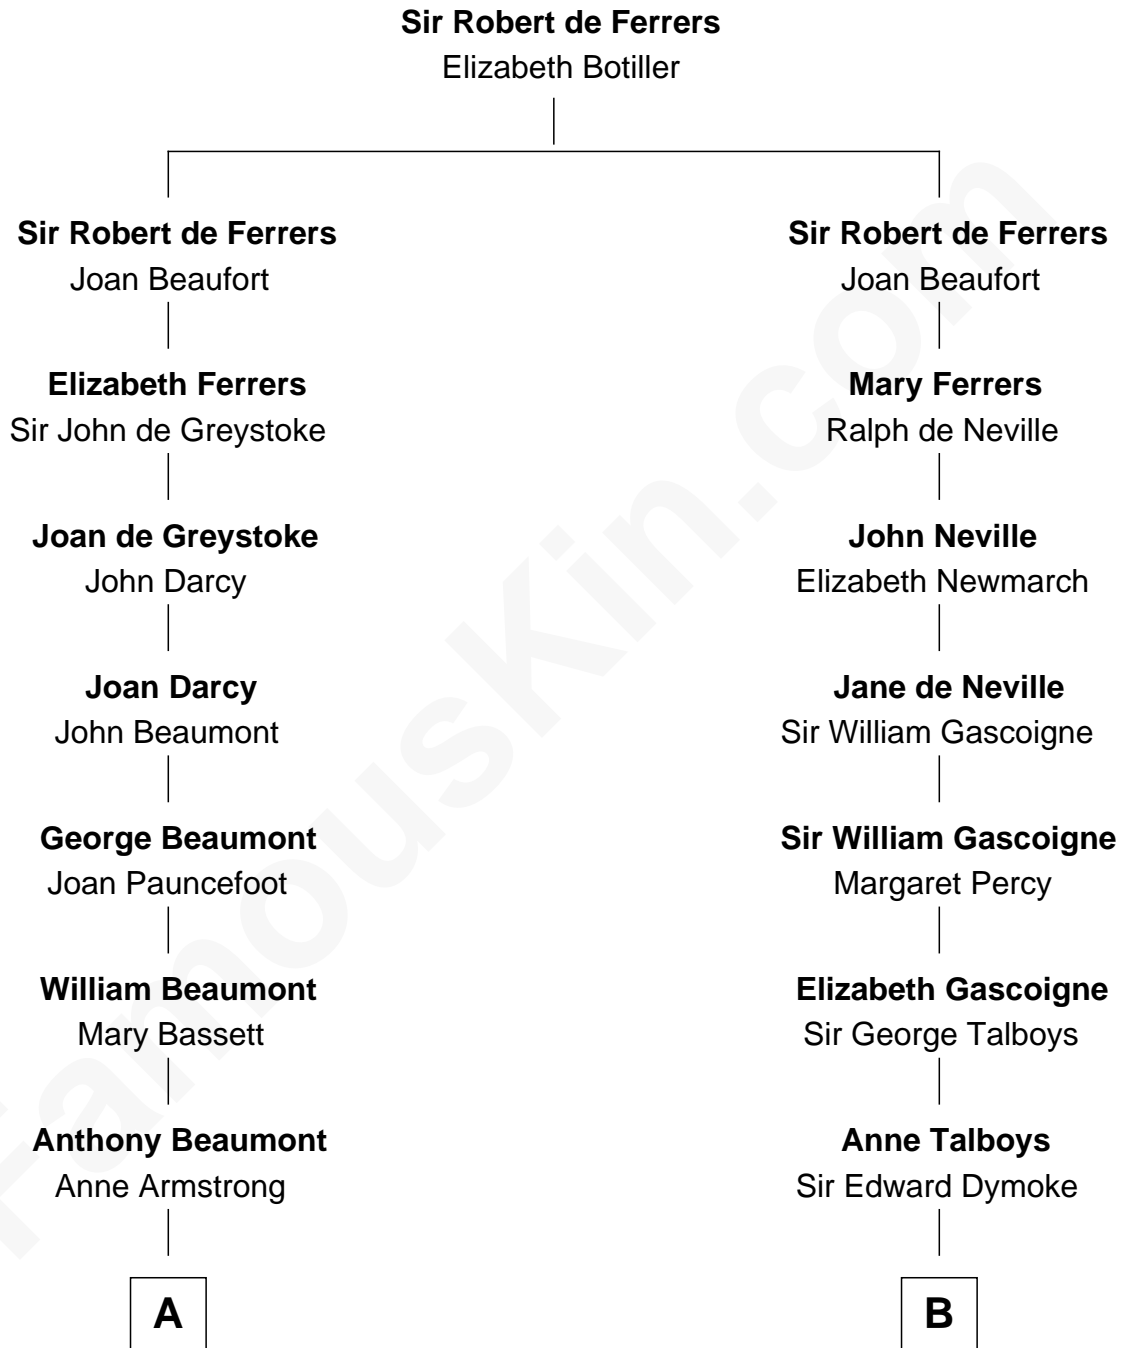

**FamousKin.com**  
**Relationship Chart of**  
**Prince Harry**  
*Duke of Sussex*

13th cousin 7 times removed of  
**George Washington**  
*1st U.S. President*

**C**

**Cynthia Elinor Beatrix Hamilton**

Albert Edward John Spencer

**Edward John Spencer**

Frances Ruth Burke Roche

**Princess Diana Frances Spencer**

Charles III, King of the United Kingdom

**Prince Harry**

*Duke of Sussex*

FamousKin.com