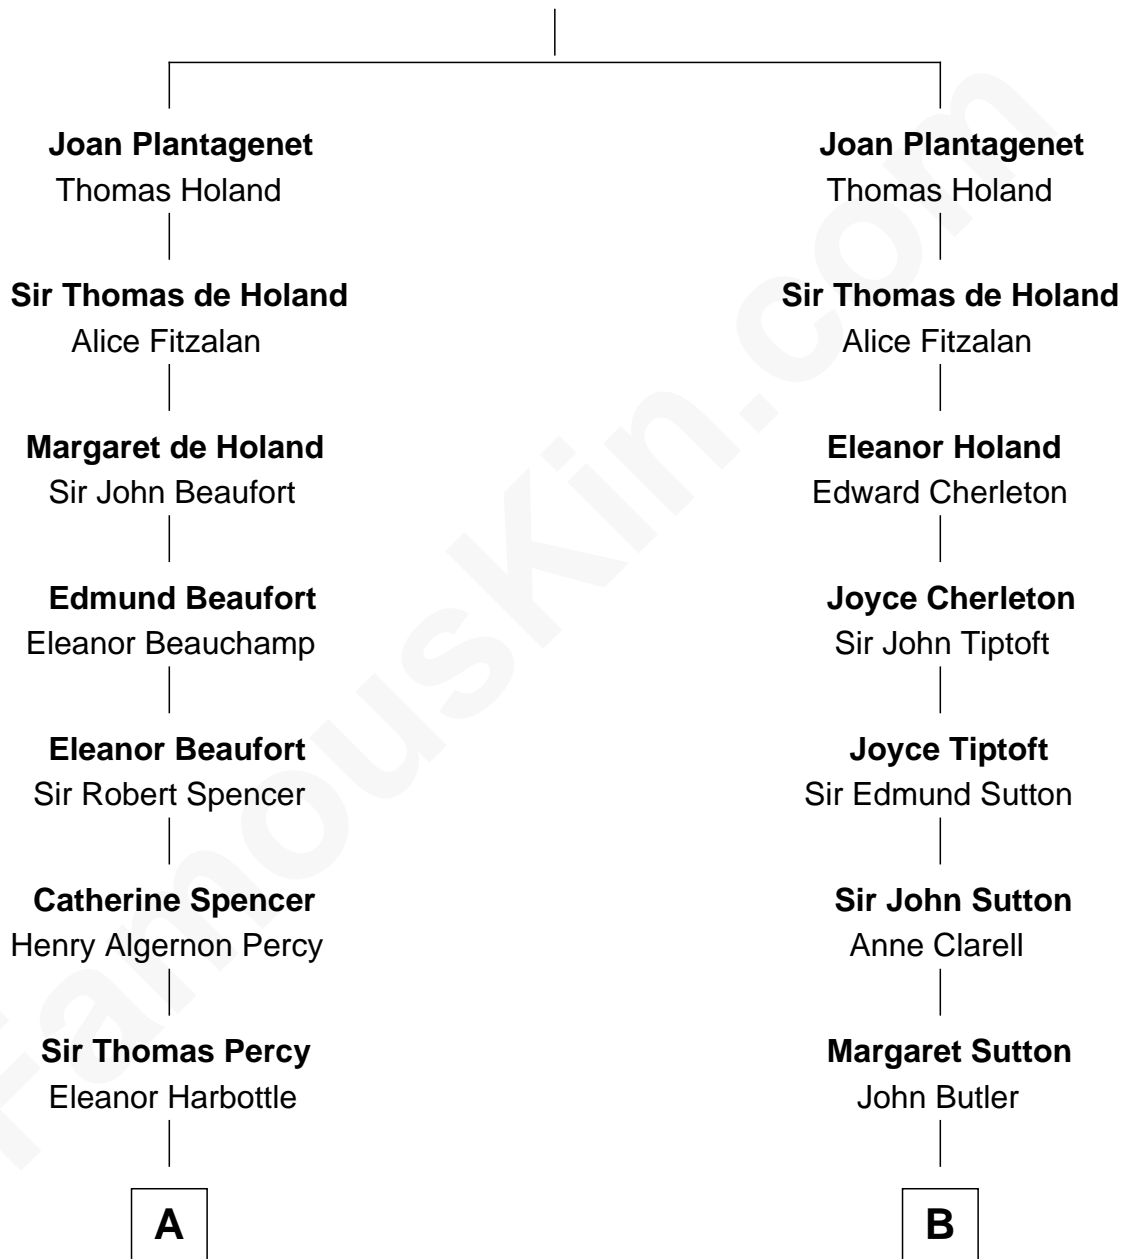

FamousKin.com Relationship Chart of

Prince Harry
Duke of Sussex

13th cousin 8 times removed of

George Washington
1st U.S. President

Edmund of Woodstock
Margaret Wake

A

Henry Percy
Katherine Neville

Henry Percy
Dorothy Devereux

Dorothy Percy
Robert Sydney

Dorothy Sydney
Henry Spencer

Sir Robert Spencer
Ann Digby

Sir Charles Spencer
Anne Churchill

John Spencer
Georgiana Carolina Carteret

John Spencer
Margaret Georgiana Poyntz

George John Spencer
Lavina Bingham