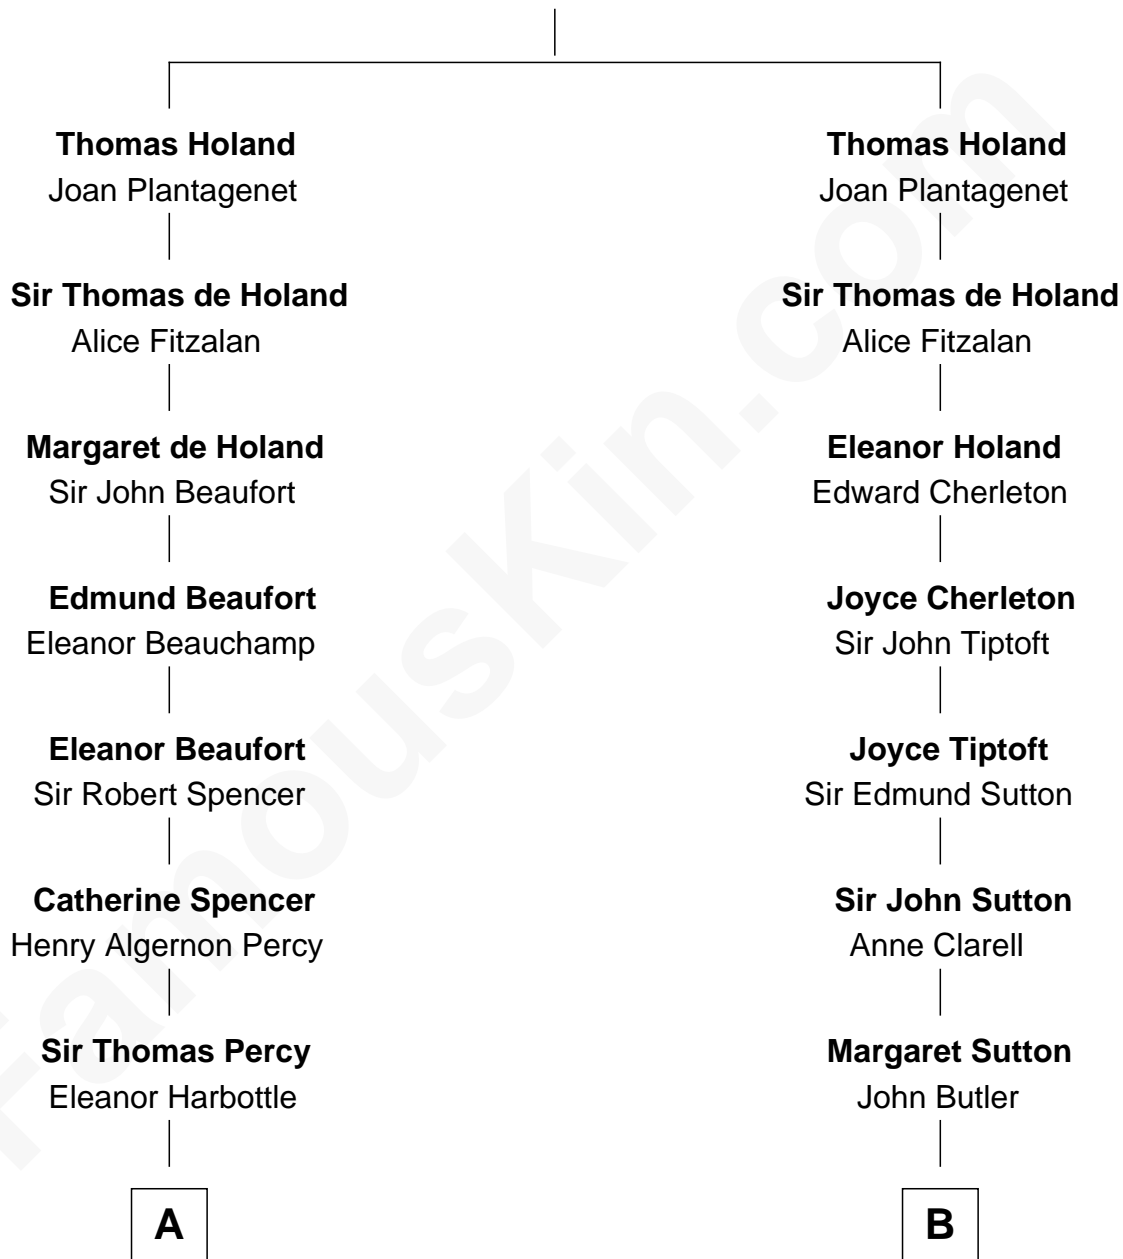

# FamousKin.com Relationship Chart of

**Prince Harry**  
*Duke of Sussex*

13th cousin 8 times removed of

**George Washington**  
*1st U.S. President*

**Sir Robert de Holland**  
Maude la Zouche

**C**

Charles Robert Spencer

Margaret Baring

Albert Edward John Spencer

Cynthia Elinor Beatrix Hamilton

Edward John Spencer

Frances Ruth Burke Roche

Princess Diana Frances Spencer

Charles III, King of the United Kingdom

Prince Harry

*Duke of Sussex*

FamousKin.com