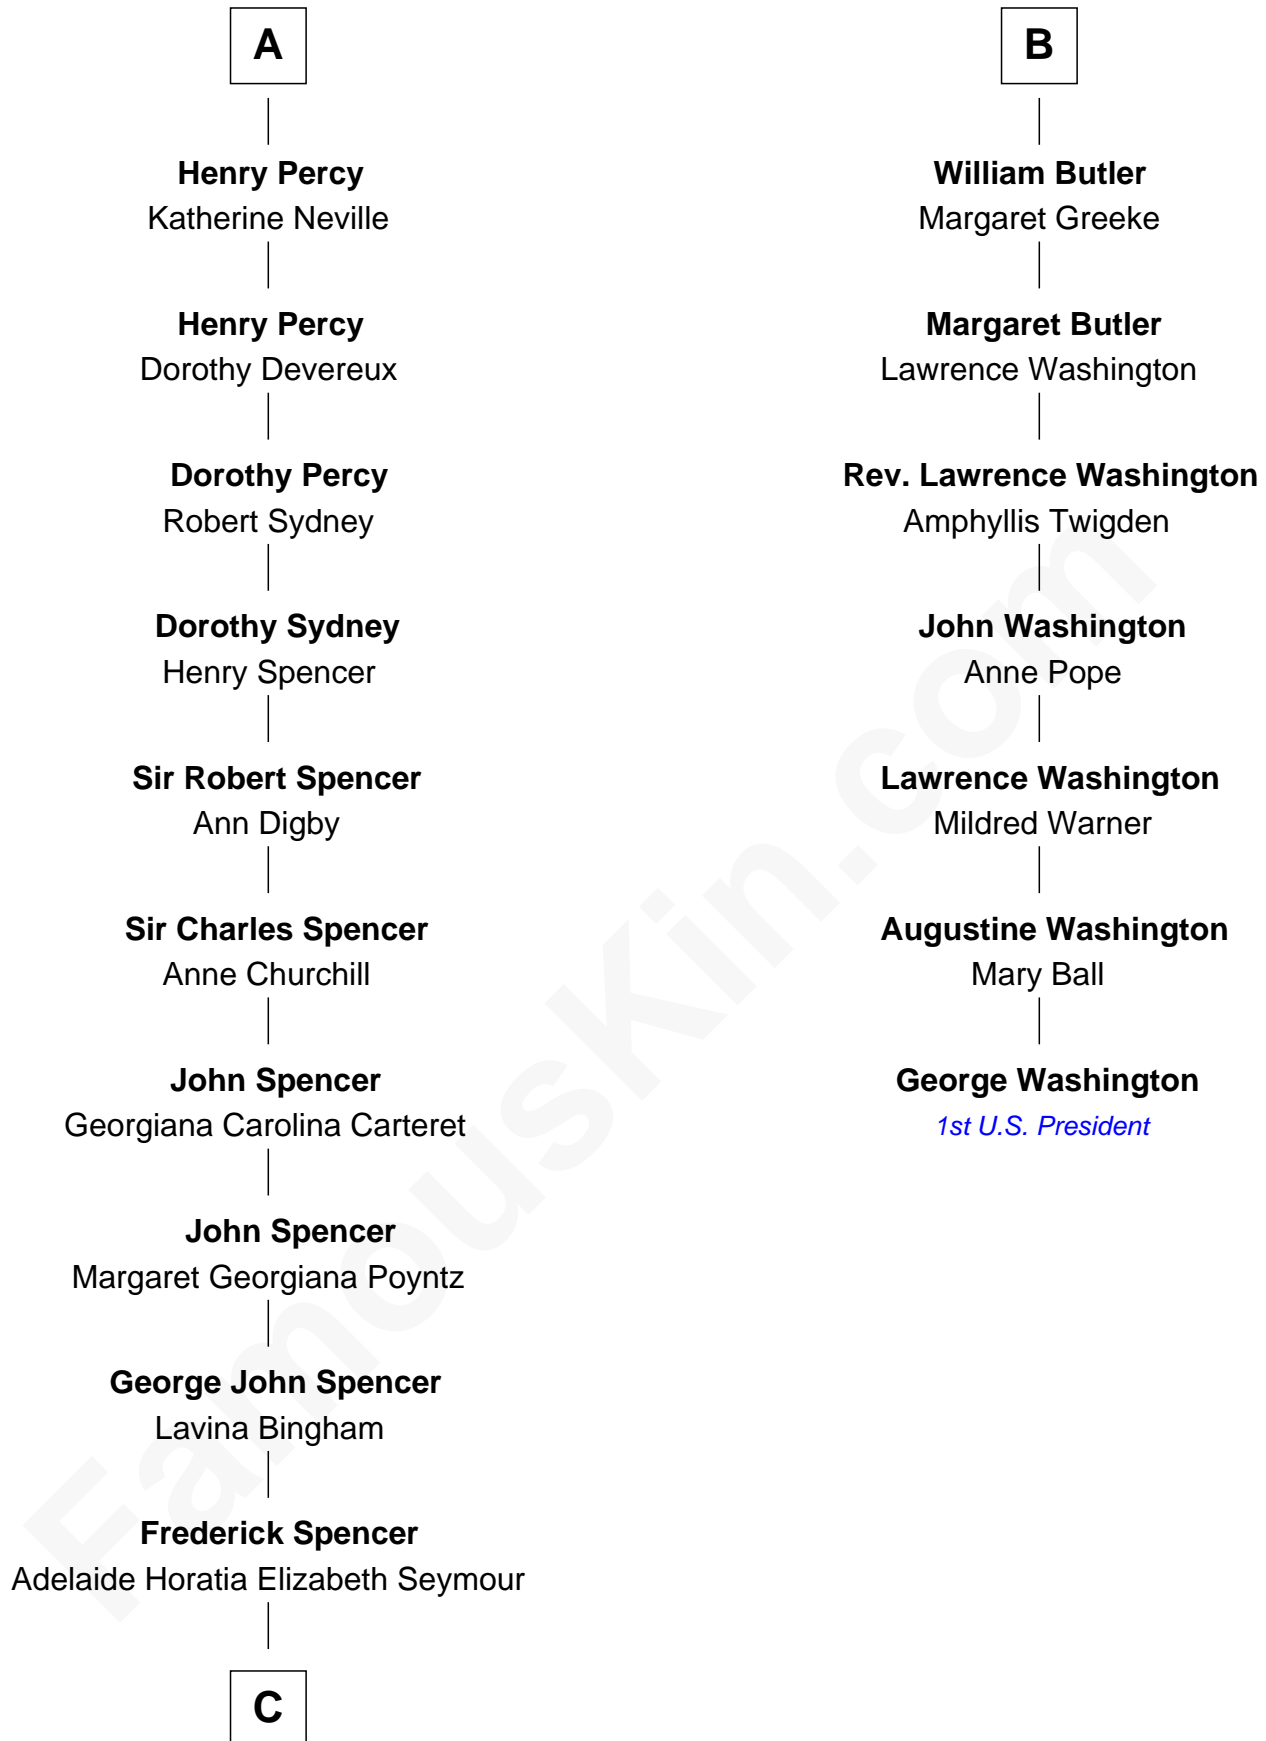

# FamousKin.com Relationship Chart of

**Prince Harry**  
*Duke of Sussex*

13th cousin 8 times removed of

**George Washington**  
*1st U.S. President*

**Sir Robert de Holland**  
Maude la Zouche

**C**

Charles Robert Spencer

Margaret Baring

Albert Edward John Spencer

Cynthia Elinor Beatrix Hamilton

Edward John Spencer

Frances Ruth Burke Roche

Princess Diana Frances Spencer

Charles III, King of the United Kingdom

Prince Harry