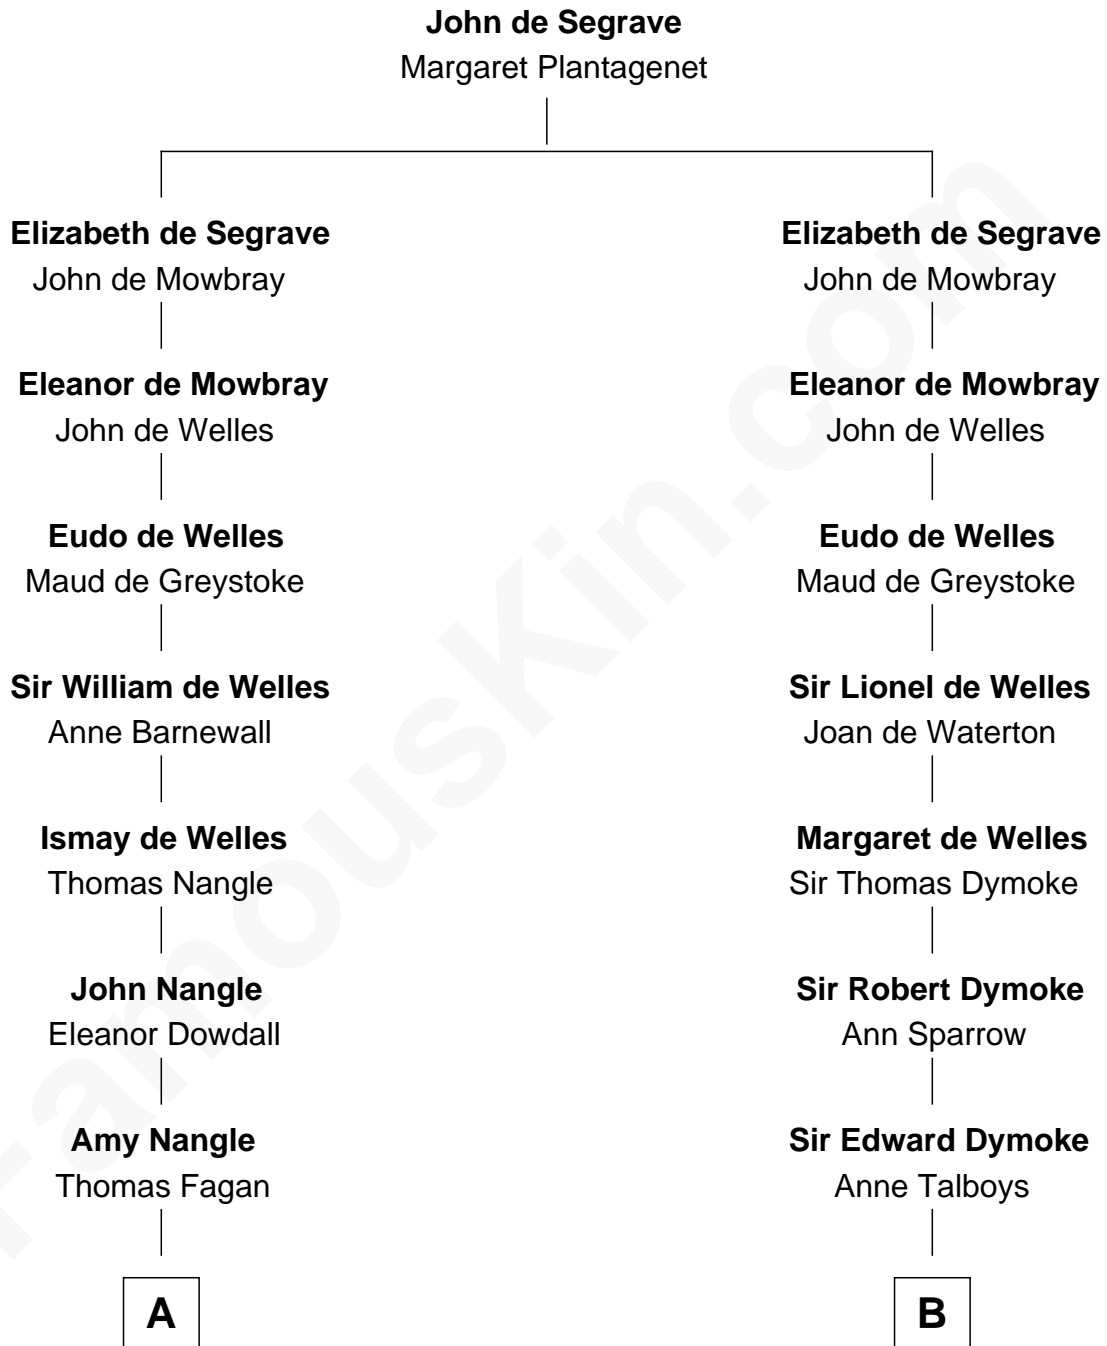

FamousKin.com Relationship Chart of

Prince Harry
Duke of Sussex

13th cousin 7 times removed of

George Washington
1st U.S. President

A

Richard Fagan
Cecily Holmes

John Fagan
Alice Segrave

John Fagan
Beale Knowles

Christopher Fagan
Mary Nagle

Patrick Fagan
Christiana FitzMaurice

Christopher Alexander Fagan
Hyacinthe Gabrielle Varis

Hyacinthe Gabrielle Fagan
Sir Richard Colley Wellesley

Anne Wellesley
Charles Augustus Cavendish-Bentinck