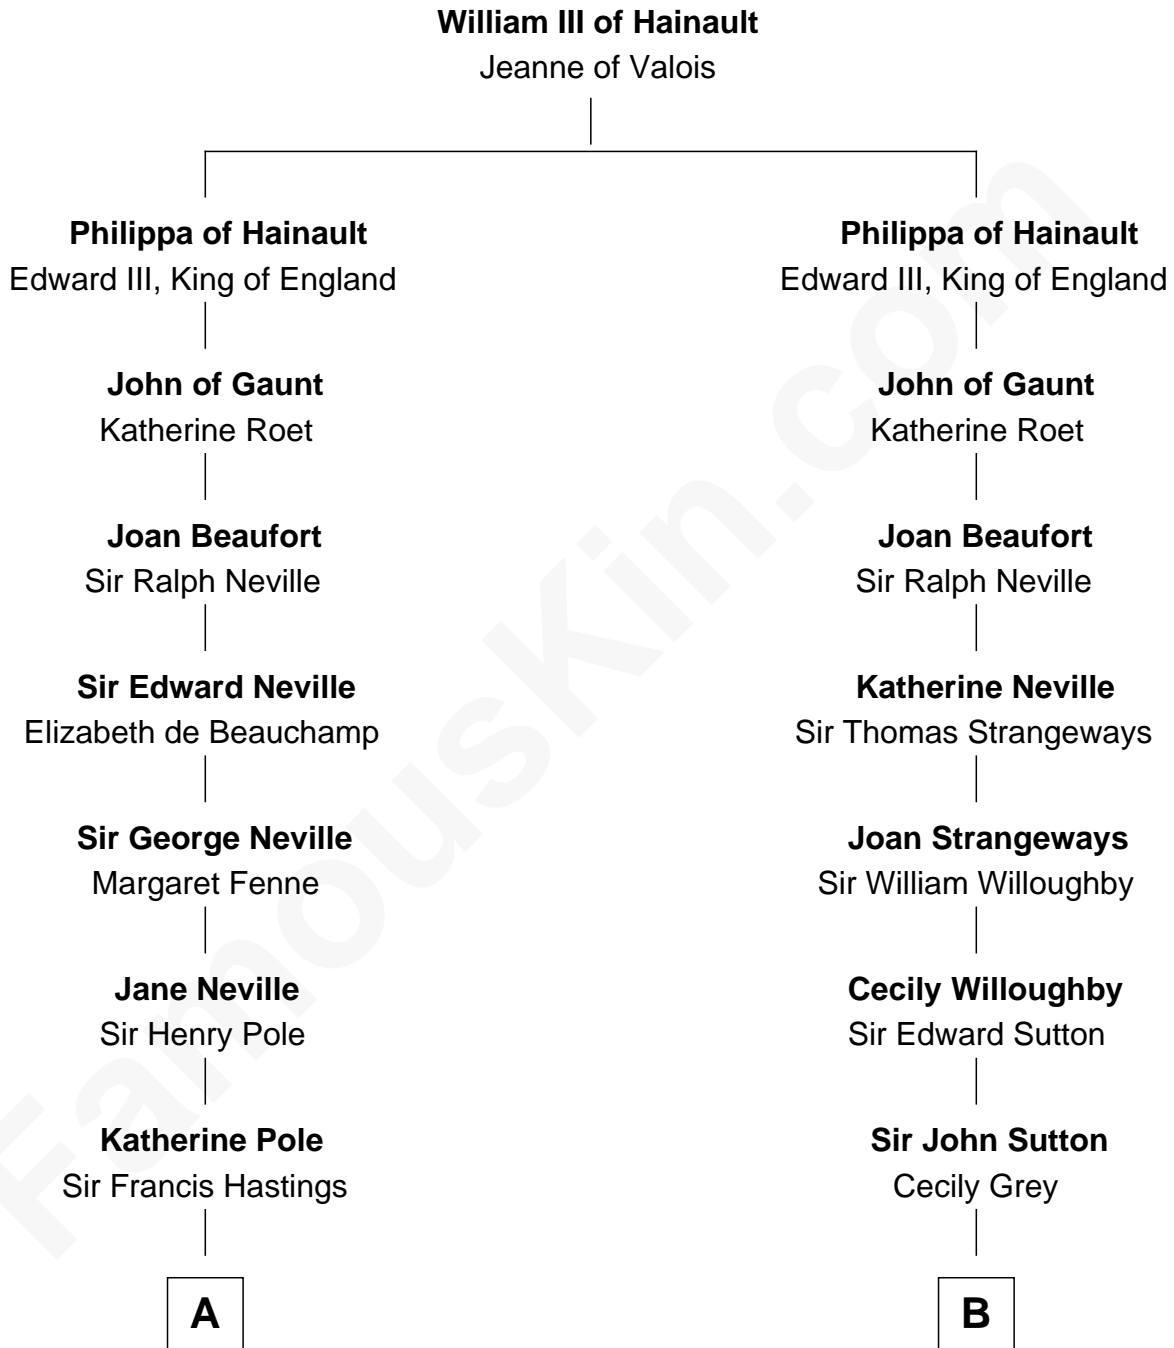

# FamousKin.com Relationship Chart of

**Prince Harry**  
*Duke of Sussex*

14th cousin 6 times removed of

**John Langdon**

*Signer of the U.S. Constitution*

**C**

—  
**Albert Edward John Spencer**

Cynthia Elinor Beatrix Hamilton

—  
**Edward John Spencer**

Frances Ruth Burke Roche

—  
**Princess Diana Frances Spencer**

Charles III, King of the United Kingdom

—  
**Prince Harry**

*Duke of Sussex*

FamousKin.com