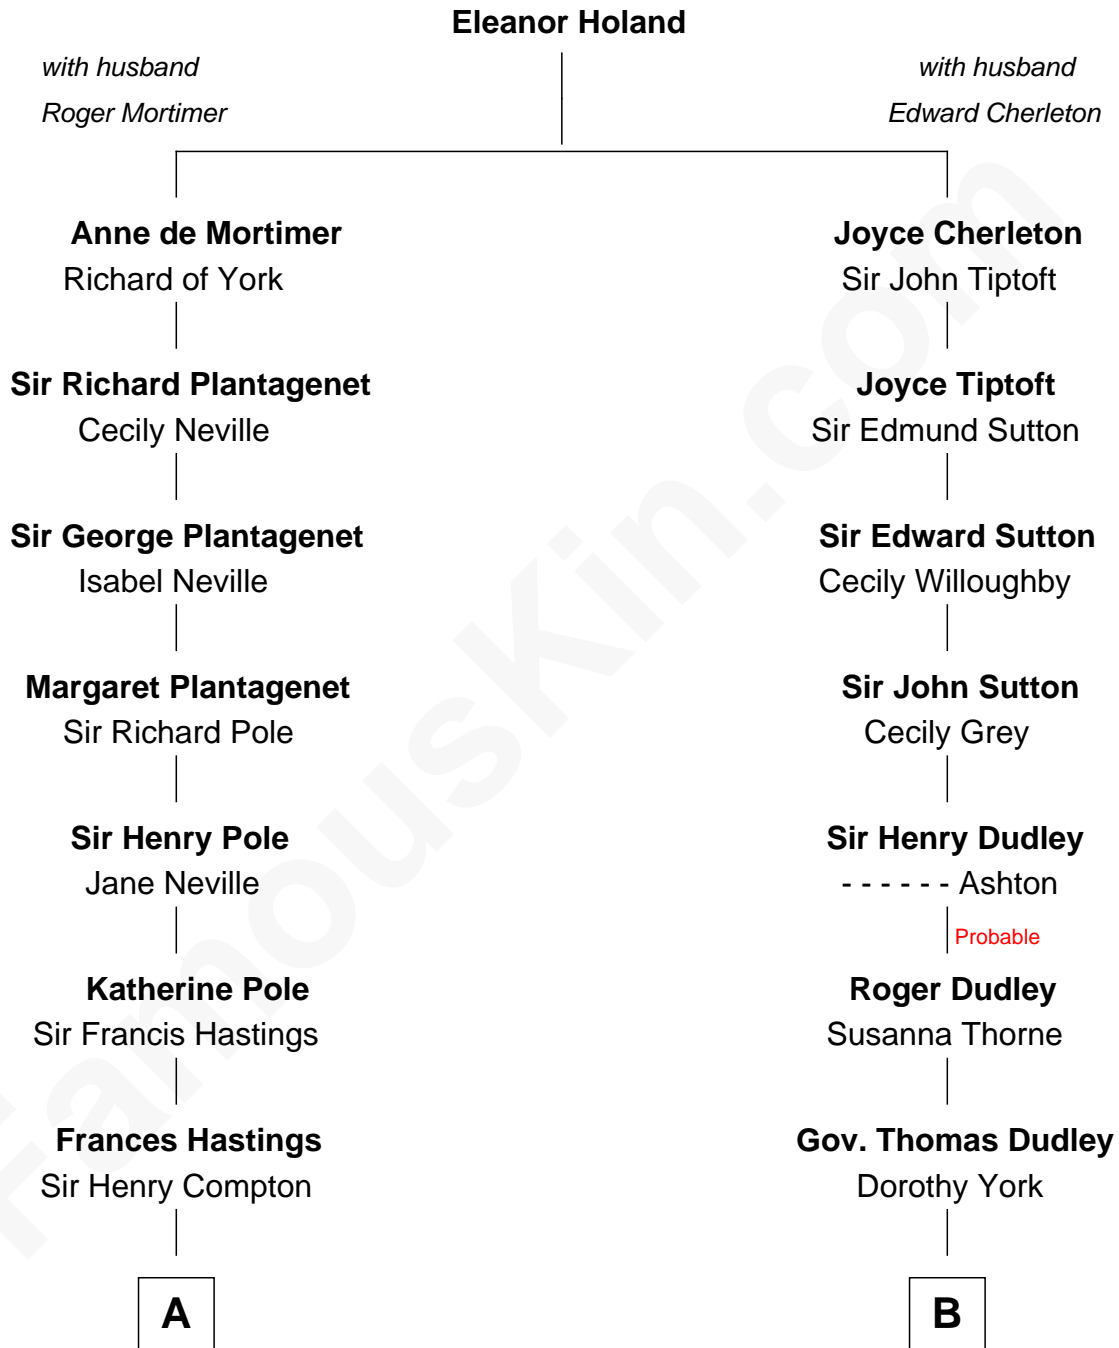

FamousKin.com Relationship Chart of

Prince Harry
Duke of Sussex

11th cousin 8 times removed of

John Langdon

Signer of the U.S. Constitution

C

Edward John Spencer
Frances Ruth Burke Roche

Princess Diana Frances Spencer
Charles III, King of the United Kingdom