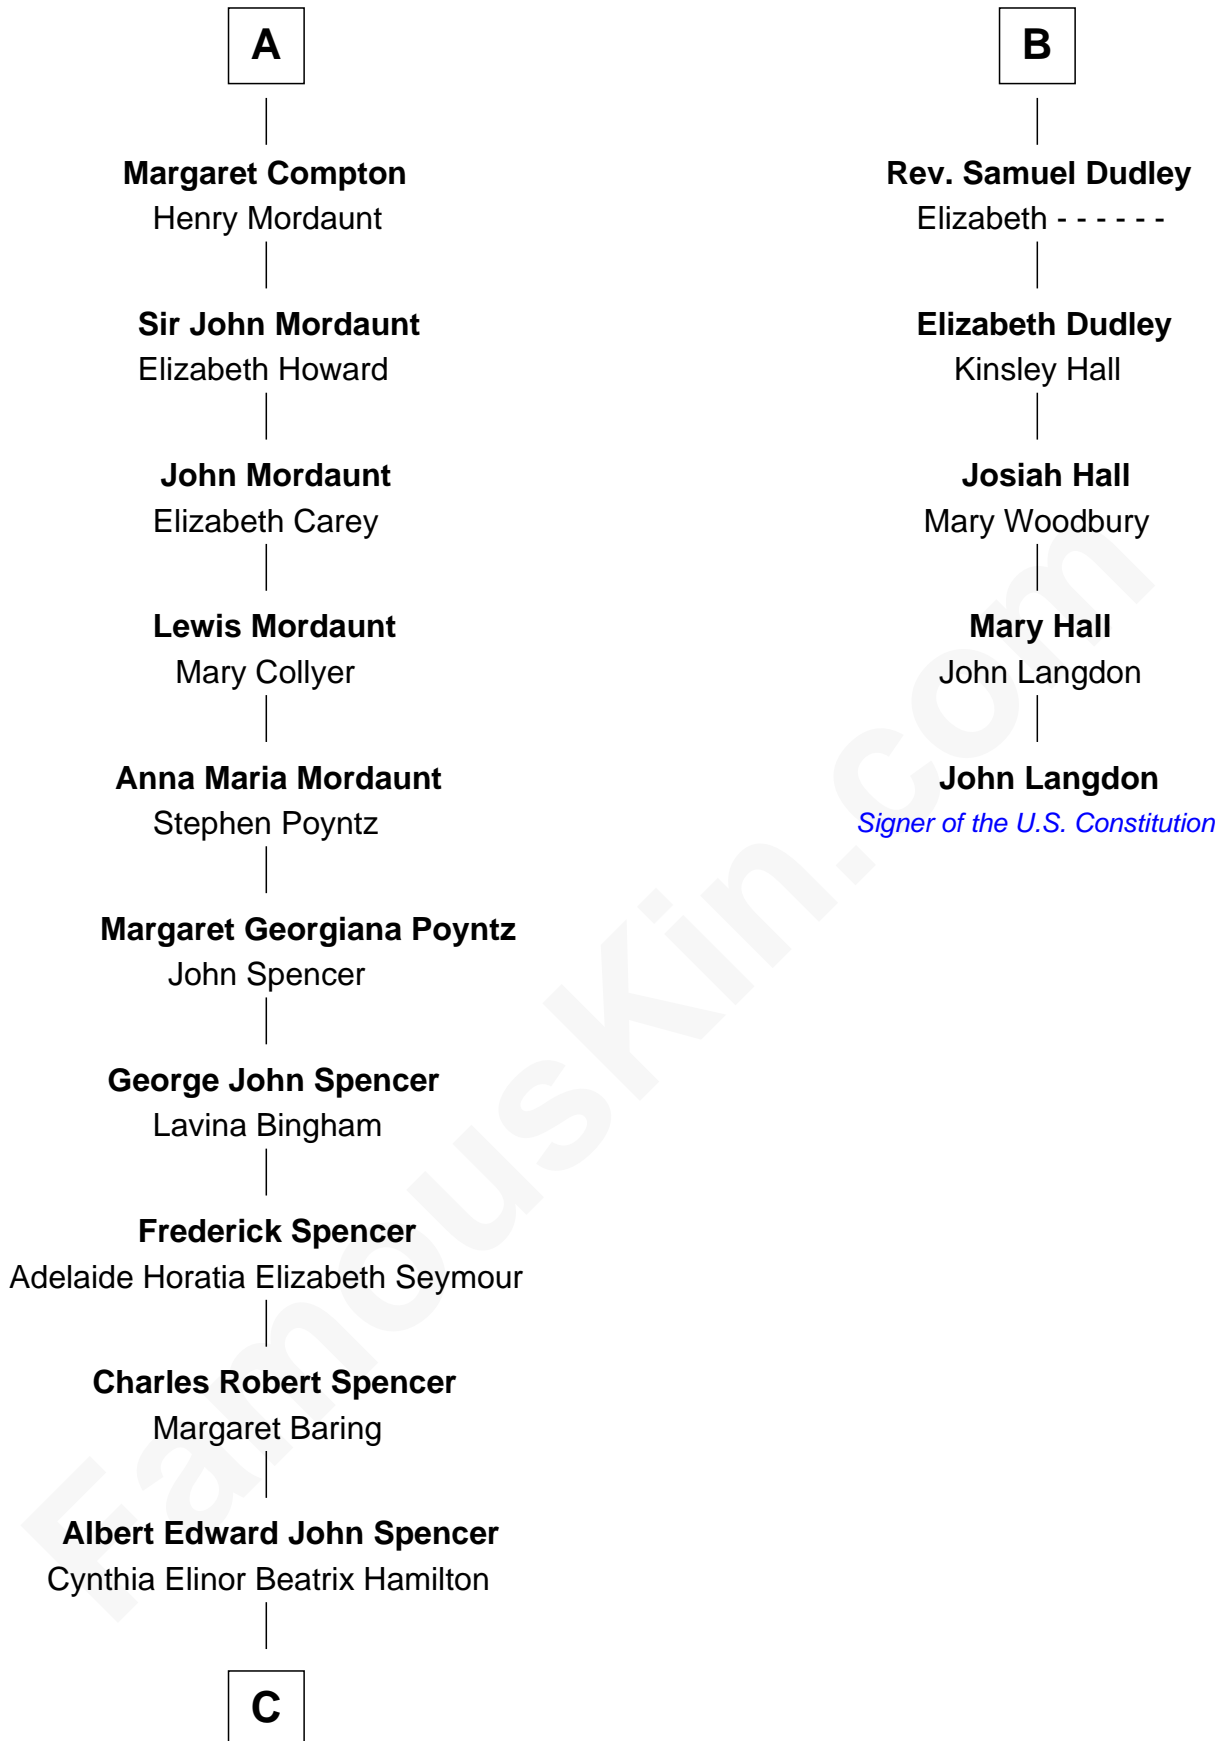

FamousKin.com Relationship Chart of

Prince Harry
Duke of Sussex

11th cousin 8 times removed of

John Langdon

Signer of the U.S. Constitution

C

Edward John Spencer
Frances Ruth Burke Roche

Princess Diana Frances Spencer
Charles III, King of the United Kingdom