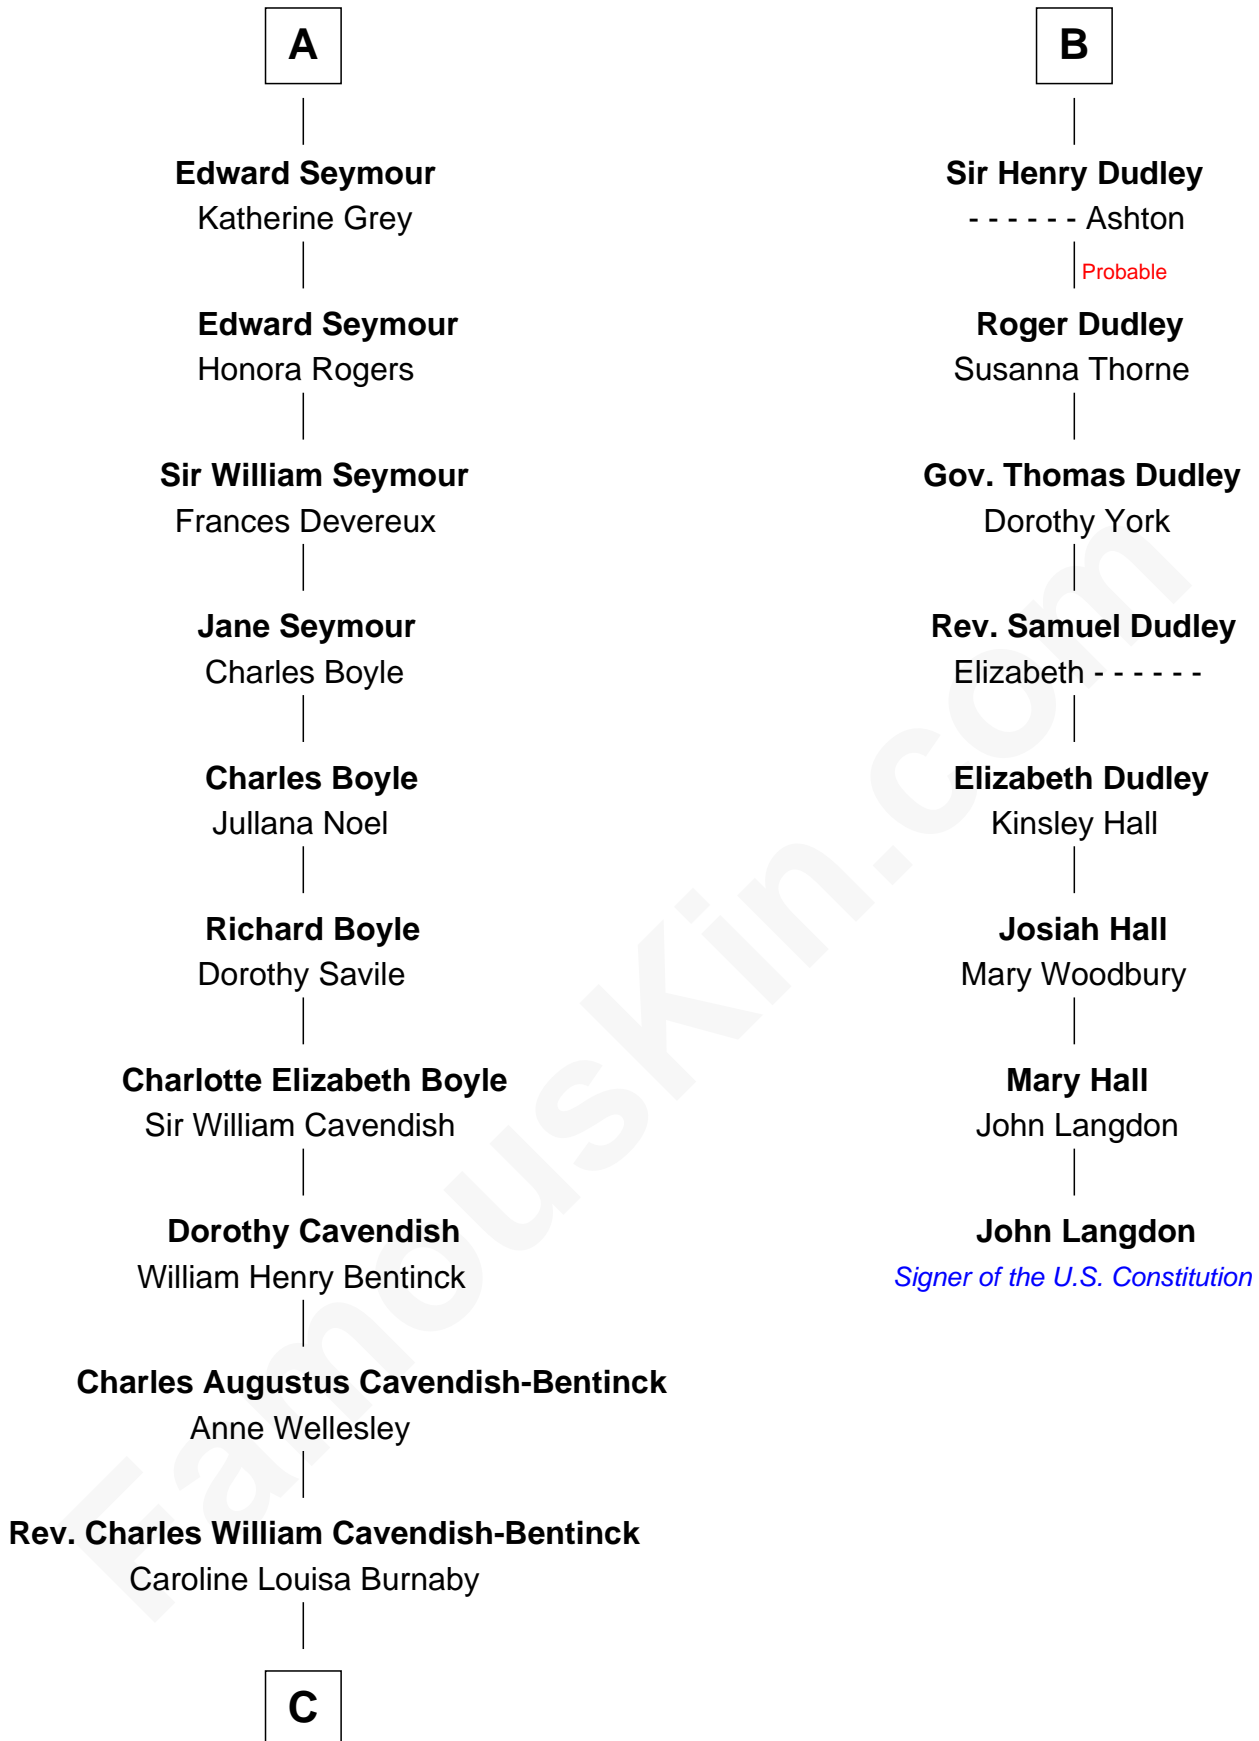

# FamousKin.com Relationship Chart of

**Prince Harry**  
*Duke of Sussex*

14th cousin 7 times removed of

**John Langdon**

*Signer of the U.S. Constitution*

**C**

**Cecilia Nina Cavendish-Bentinck**

Claude George Bowes-Lyon

**Elizabeth Bowes-Lyon**

George VI, King of the United Kingdom

**Elizabeth II, Queen of the United Kingdom**

Prince Philip of Edinburgh

**Charles III, King of the United Kingdom**

Princess Diana Frances Spencer