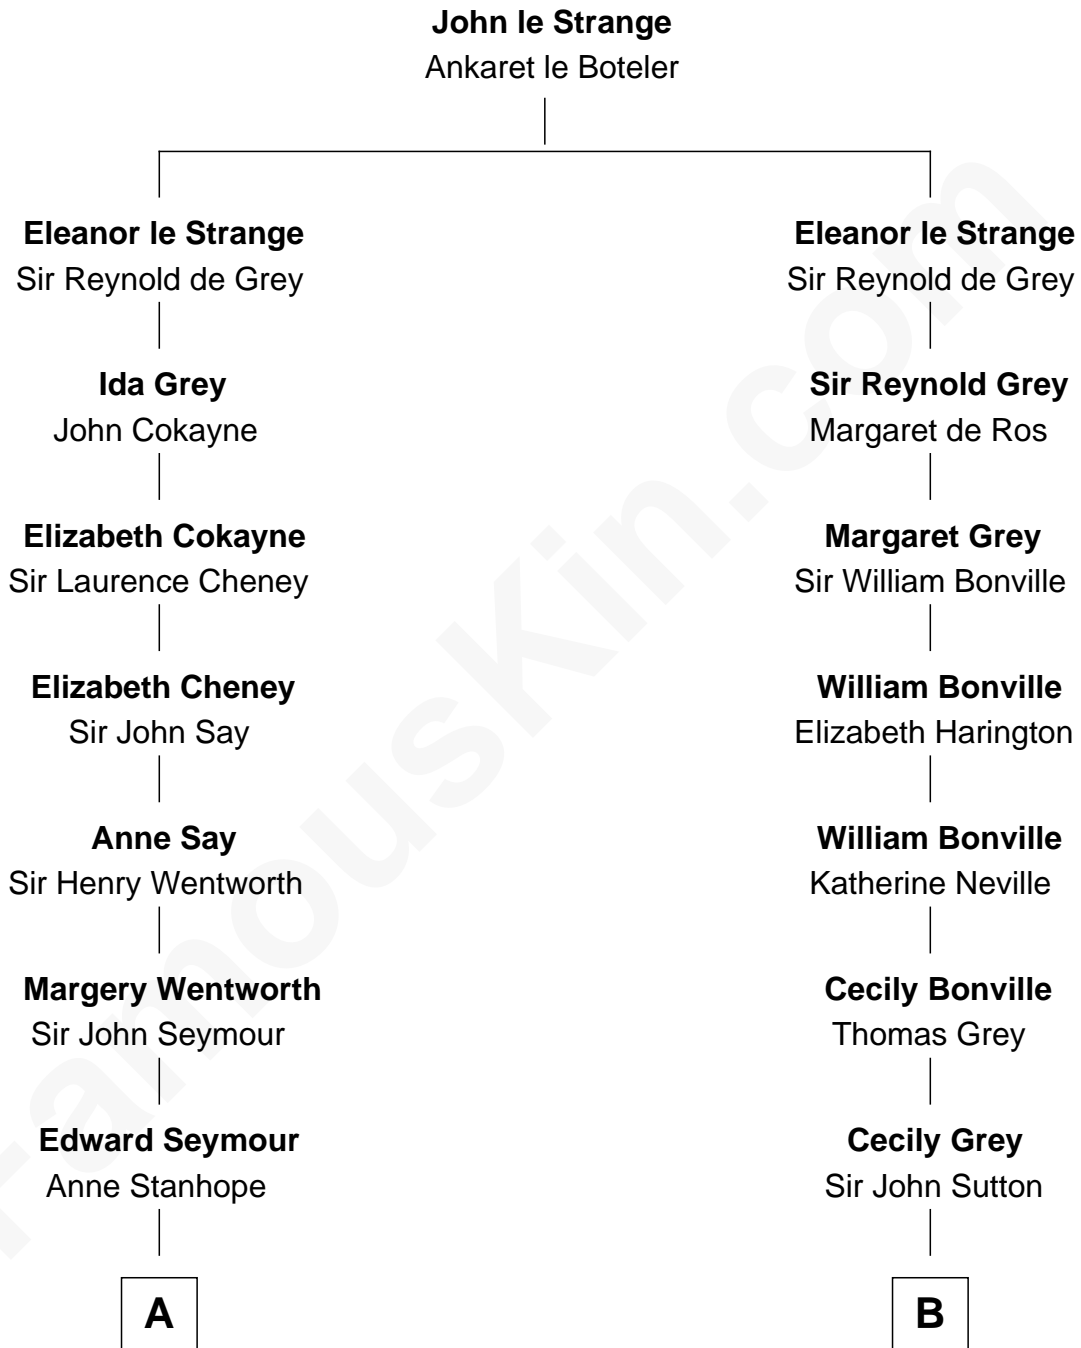

FamousKin.com Relationship Chart of

Prince Harry
Duke of Sussex

14th cousin 7 times removed of

John Langdon

Signer of the U.S. Constitution

C

Cecilia Nina Cavendish-Bentinck

Claude George Bowes-Lyon

Elizabeth Bowes-Lyon

George VI, King of the United Kingdom

Elizabeth II, Queen of the United Kingdom

Prince Philip of Edinburgh

Charles III, King of the United Kingdom

Princess Diana Frances Spencer

Prince Harry