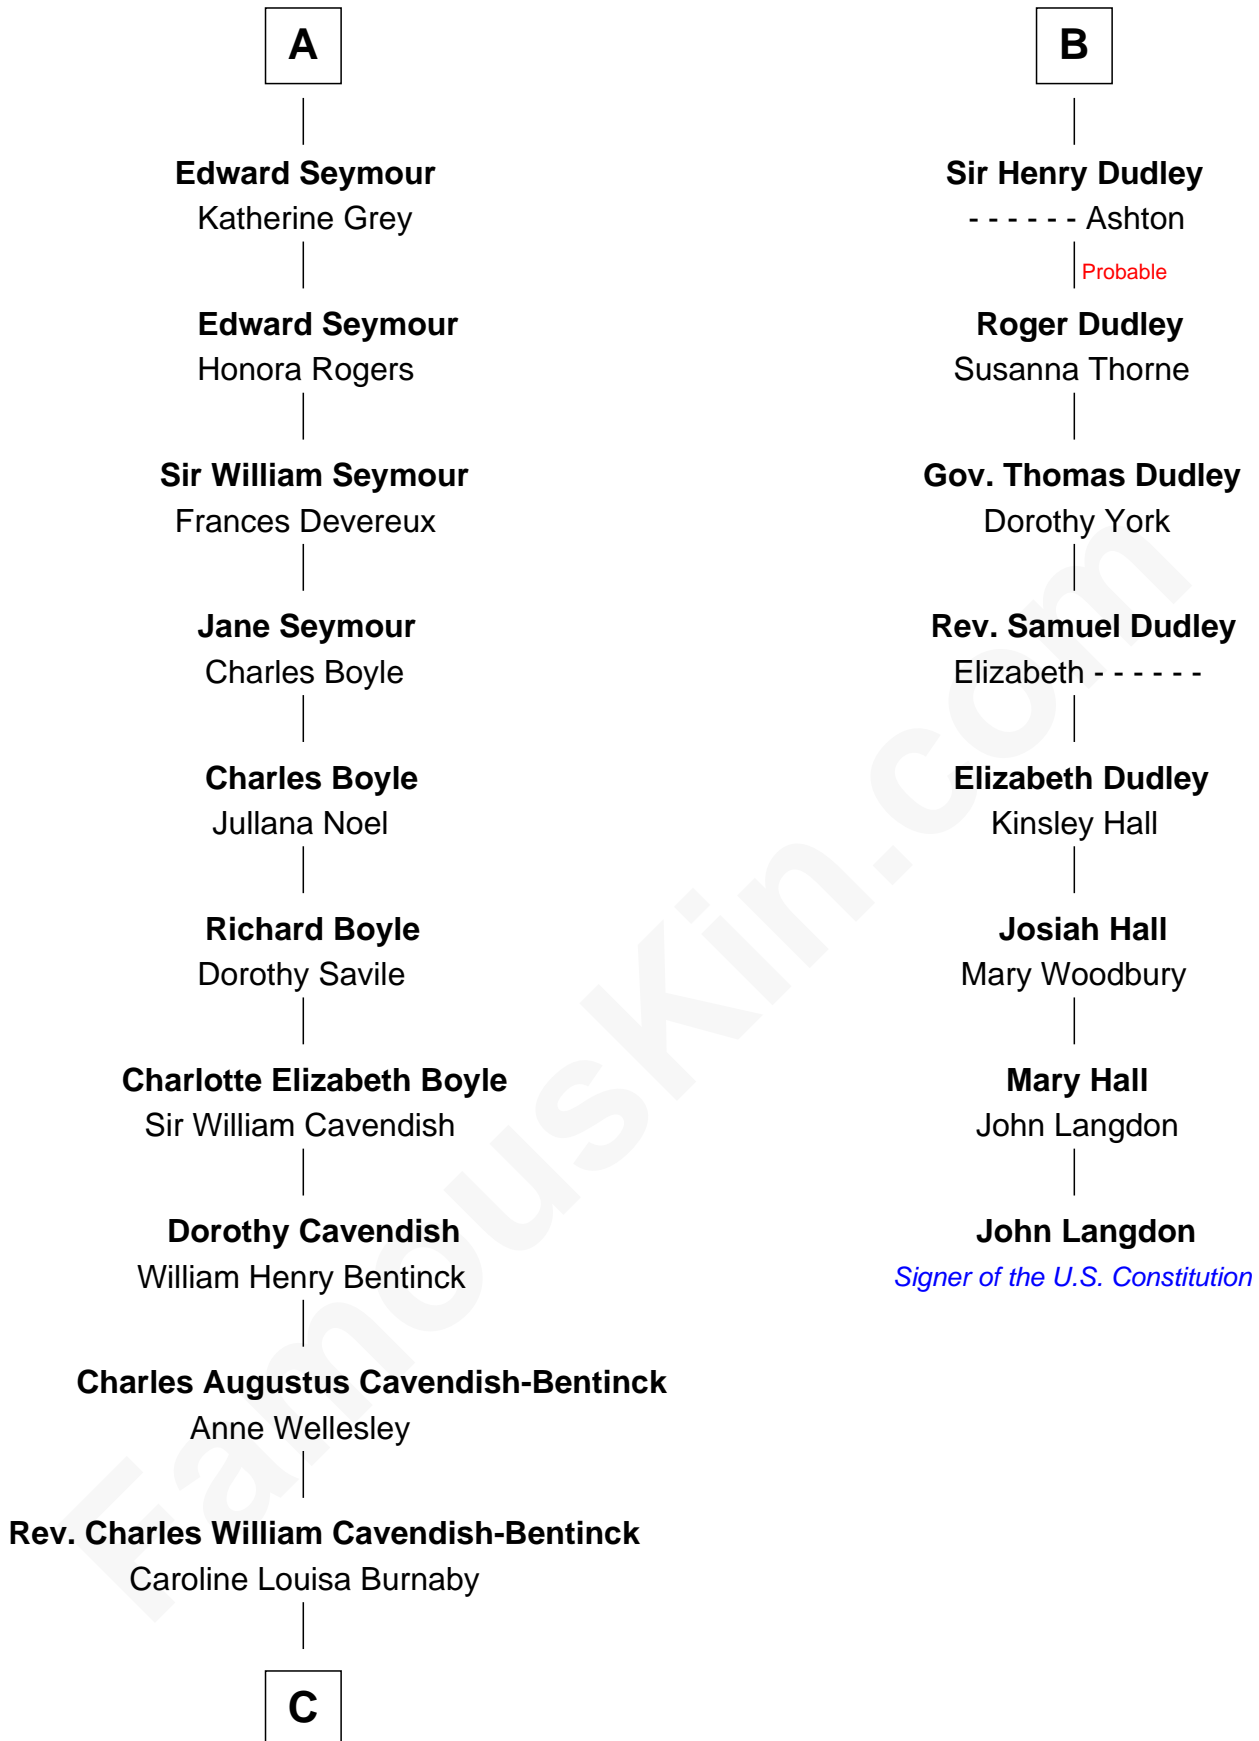

FamousKin.com Relationship Chart of

Prince Harry
Duke of Sussex

14th cousin 7 times removed of

John Langdon

Signer of the U.S. Constitution

C

Cecilia Nina Cavendish-Bentinck

Claude George Bowes-Lyon

Elizabeth Bowes-Lyon

George VI, King of the United Kingdom

Elizabeth II, Queen of the United Kingdom

Prince Philip of Edinburgh

Charles III, King of the United Kingdom

Princess Diana Frances Spencer

Prince Harry